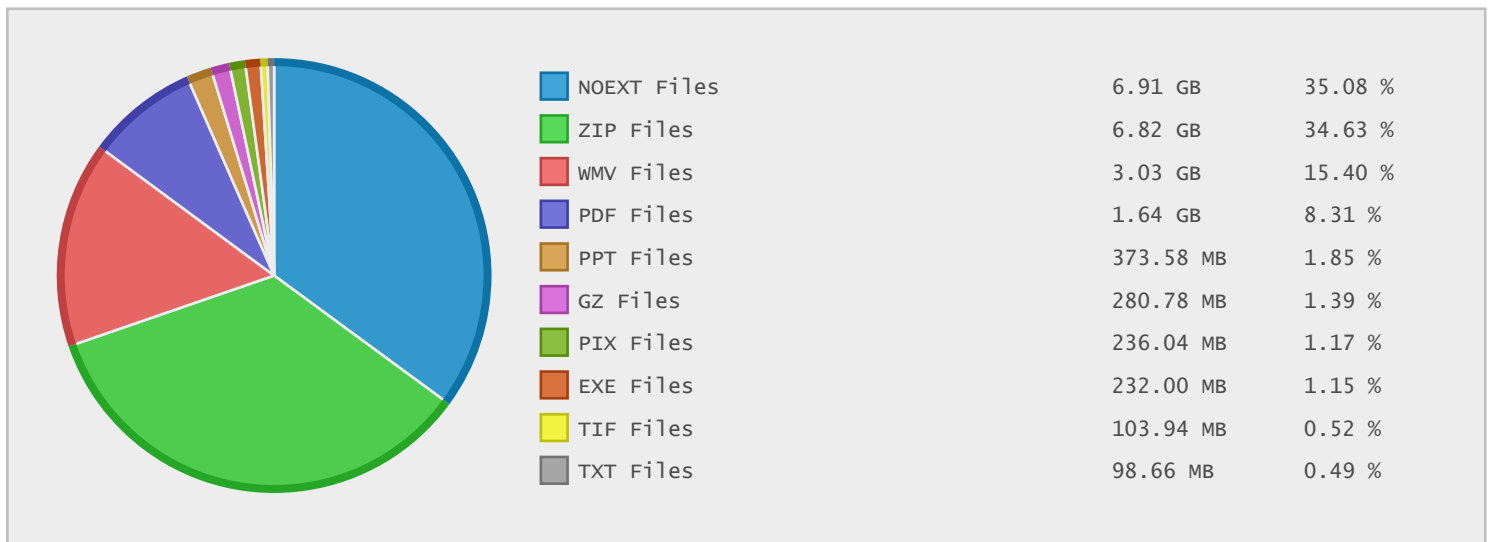

Top 10 File Extensions Sorted By Disk Space