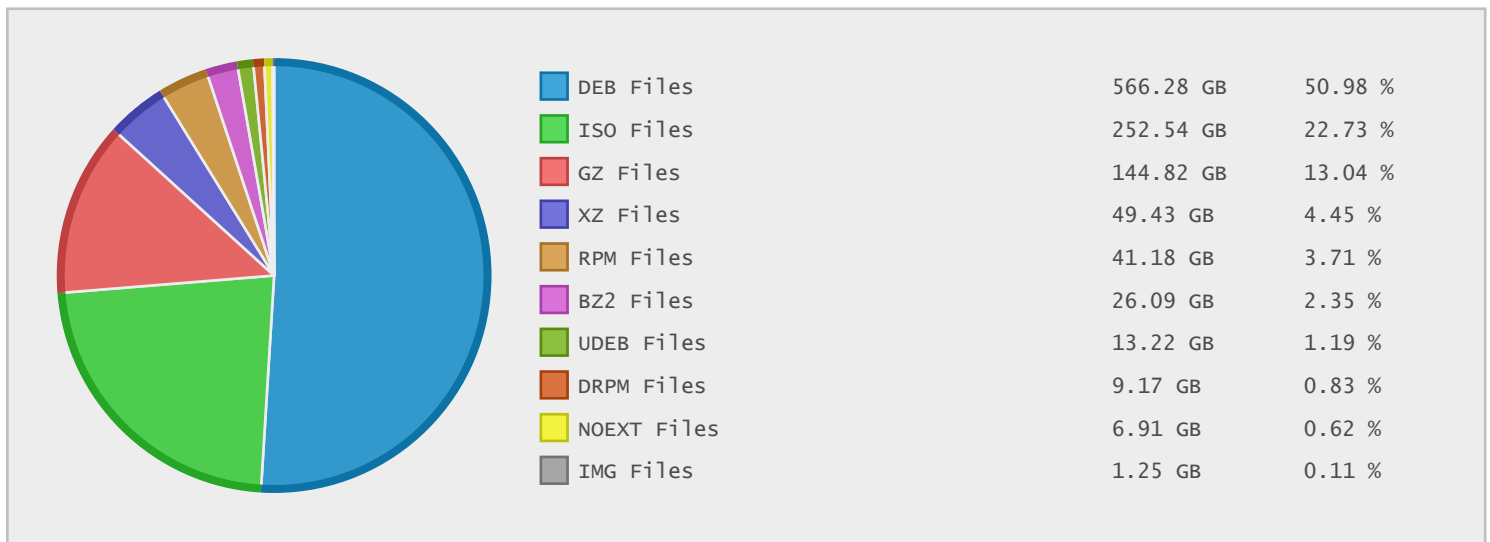

Top 10 File Extensions Sorted By Disk Space