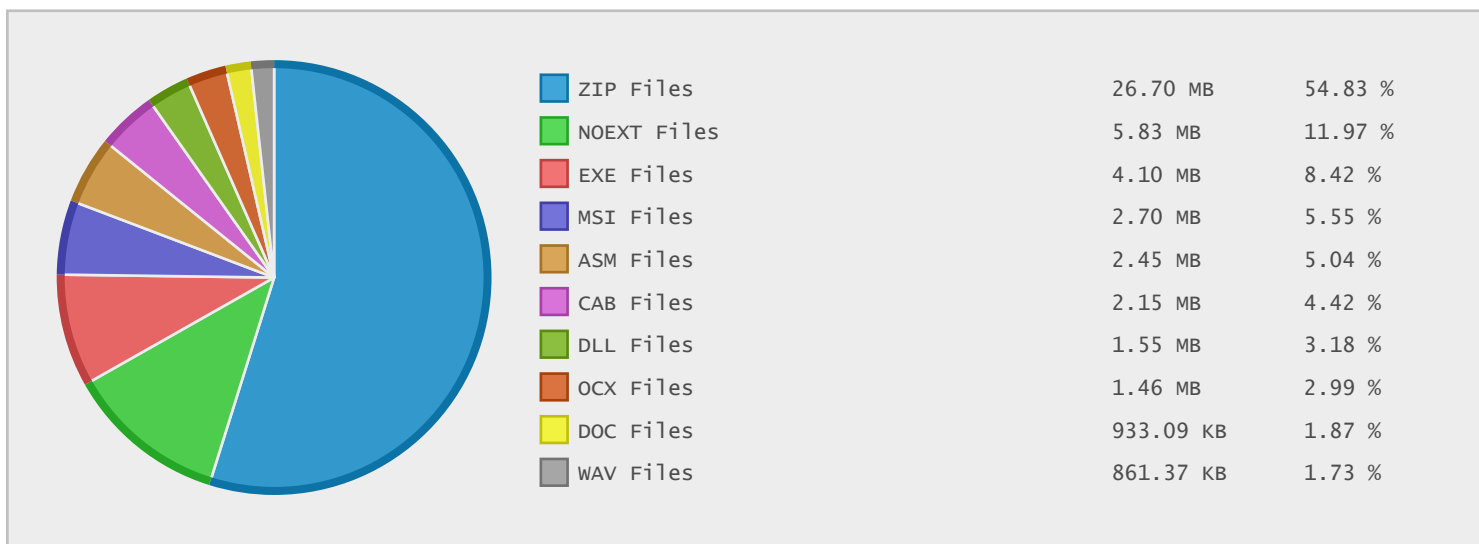

Top 10 File Categories Sorted By Disk Space

Last 12 Months Modified Disk Space History

Last 10 Years Modified Disk Space History

Last 10 Years Modified File Count History

Top 10 File Extensions Sorted By Disk Space

Top 10 File Extensions Sorted By Number of Files

Top 10 File Categories Sorted by Disk Space

Category	Files	Data	Data (%)
Archive Files	134	26.70 MB	51.74 %
Miscellaneous Files	70	6.07 MB	11.76 %
Program Files	27	5.65 MB	10.95 %
Windows System Files	12	3.62 MB	7.01 %
Development Files	281	3.11 MB	6.03 %
Windows Package Files	1	2.70 MB	5.24 %
Data Files	143	1.46 MB	2.83 %
Document Files	213	1.14 MB	2.21 %
Music Files	1	861.37 KB	1.63 %
Image Files	25	301.59 KB	0.57 %