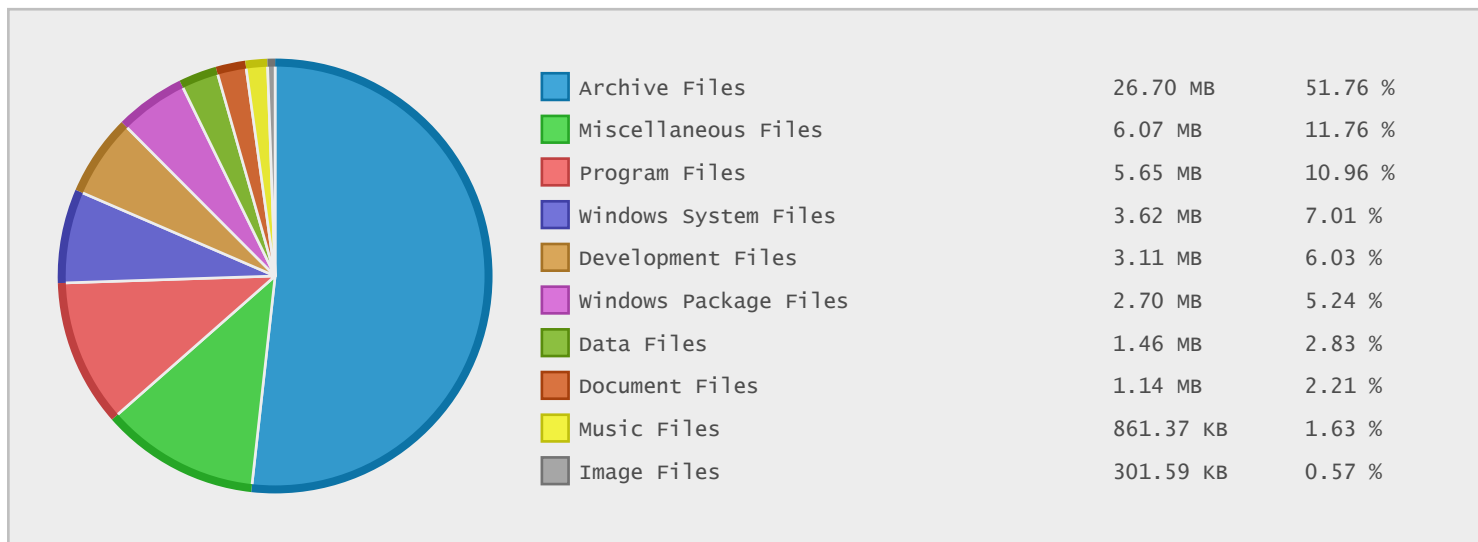

Everyday Practical Electronics Magazine - FTP Site Statistics

Property	Value
FTP Server	ftp.epemag.wimborne.co.uk
Description	Everyday Practical Electronics Magazine
Country	United Kingdom
Scan Date	17/May/2014
Total Dirs	274
Total Files	910
Total Data	51.61 MB

Top 20 Directories Sorted by Disk Space

Name	Dirs	Files	Data	Data (%)
/	274	910	51.61 MB	100.00 %
/pub	271	908	51.61 MB	> 99.99 %
/pub/PICS	205	636	35.23 MB	68.27 %
/pub/PICS/ICtester	3	10	6.31 MB	12.23 %
/pub/HybridComputer	2	3	5.86 MB	11.36 %
/pub/interface	35	139	3.84 MB	7.45 %
/pub/PICS/Serial-IO-Controller	0	5	3.79 MB	7.35 %
/pub/mechatronics	0	5	3.16 MB	6.11 %
/pub/PICS/PC_Controlled_Burglar_Alarm	0	5	3.11 MB	6.03 %
/pub/HybridComputer/Harrier Analogue	0	1	2.98 MB	5.77 %
/pub/HybridComputer/Harrier Digital	0	1	2.88 MB	5.58 %
/pub/interface/tk3-disk2	0	3	2.49 MB	4.83 %
/pub/PICS/ToolkitTK3	0	5	2.47 MB	4.79 %
/pub/PICS/SerialOCX	14	31	2.41 MB	4.66 %
/pub/PICS/Electrocardiograph	0	3	1.94 MB	3.77 %
/pub/teachin2004	0	12	1.47 MB	2.84 %
/pub/PICS/spectrum	0	3	1.40 MB	2.70 %
/pub/PICS/Geiger_Counter	0	2	1.34 MB	2.59 %
/pub/PICS/PICtricks	6	41	1.22 MB	2.36 %
/pub/PICS/crossword	0	2	789.33 KB	1.49 %

Top 10 File Categories Sorted By Disk Space