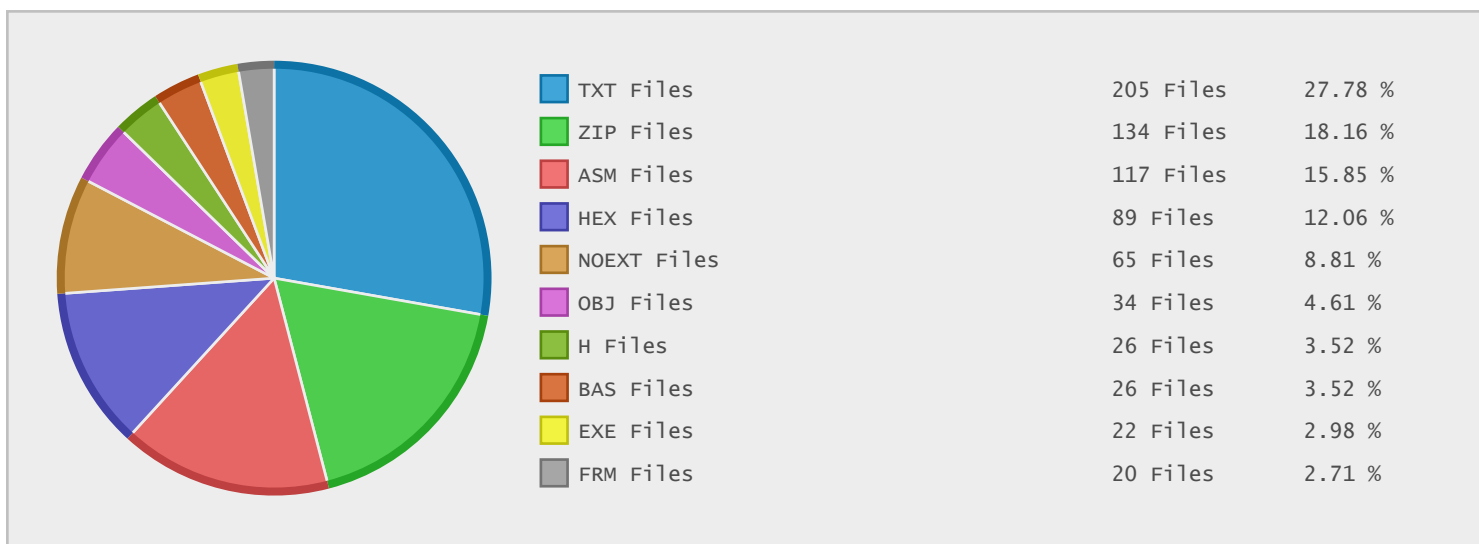

Top 10 File Categories Sorted By Disk Space

Last 12 Months Modified Disk Space History

Last 10 Years Modified Disk Space History

Last 10 Years Modified File Count History

Top 10 File Extensions Sorted By Disk Space

Top 10 File Extensions Sorted By Number of Files

Top 10 File Categories Sorted by Disk Space

Category	Files	Data	Data (%)
Archive Files	134	26.70 MB	51.74 %
Miscellaneous Files	70	6.07 MB	11.76 %
Program Files	27	5.65 MB	10.95 %
Windows System Files	12	3.62 MB	7.01 %
Development Files	281	3.11 MB	6.03 %
Windows Package Files	1	2.70 MB	5.24 %
Data Files	143	1.46 MB	2.83 %
Document Files	213	1.14 MB	2.21 %
Music Files	1	861.37 KB	1.63 %
Image Files	25	301.59 KB	0.57 %