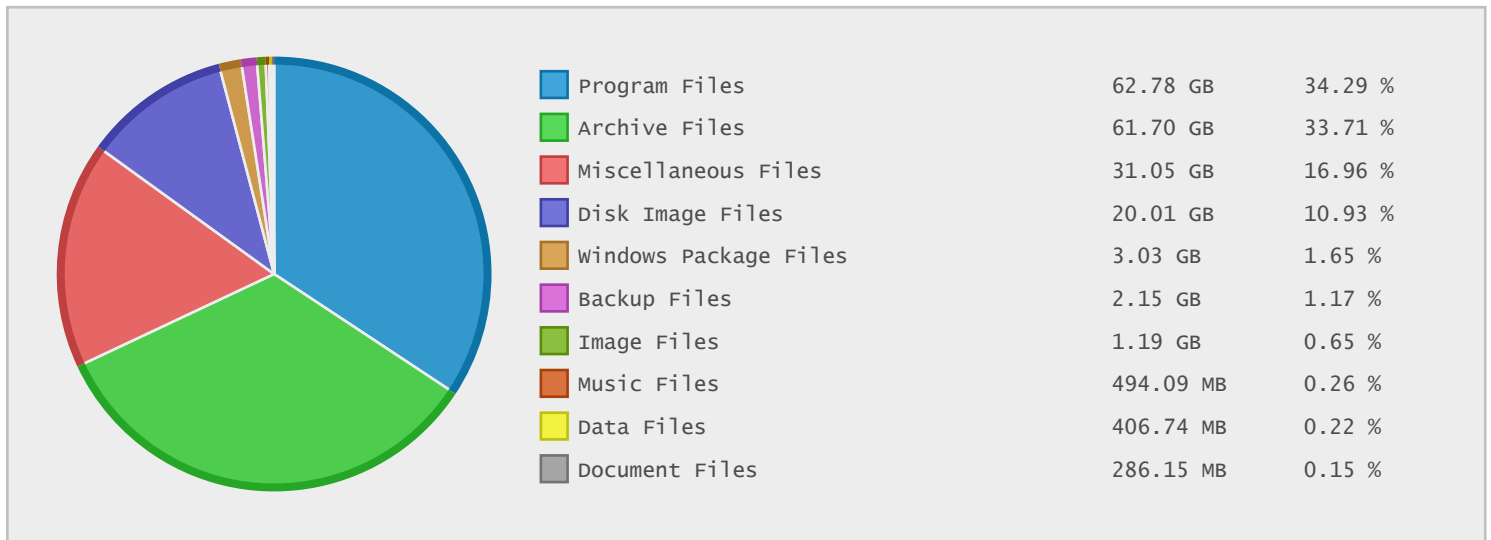

Exact Software Archive - FTP Site Statistics

Property	Value
FTP Server	ftp.exactsoftware.com
Description	Exact Software Archive
Country	Netherlands
Scan Date	13/May/2015
Total Dirs	3,243
Total Files	96,083
Total Data	183.39 GB

Top 20 Directories Sorted by Disk Space

Name	Dirs	Files	Data	Data (%)
/	3243	96083	183.39 GB	100.00 %
/Software	2985	94799	98.14 GB	53.51 %
/cs	227	1278	85.25 GB	46.49 %
/Software/Progression	87	1536	53.21 GB	29.01 %
/cs/Progress	117	680	38.32 GB	20.89 %
/Software/Progression/050112010	0	1	27.32 GB	14.90 %
/cs/Progress/_archive	98	652	22.59 GB	12.32 %
/Software/Max	192	433	19.21 GB	10.48 %
/cs/_archive	78	250	17.90 GB	9.76 %
/cs/_archive/VM	0	1	16.06 GB	8.76 %
/Software/Progression/77install	1	83	13.28 GB	7.24 %
/Software/Pick-IT	95	132	9.93 GB	5.42 %
/Software/Pick-IT/VM	1	18	7.53 GB	4.11 %
/cs/patches.710	3	54	7.20 GB	3.93 %
/cs/Progress/_archive/oe10.2b	5	20	6.87 GB	3.75 %
/cs/patches.703	3	46	6.63 GB	3.62 %
/cs/patches.711	4	44	6.39 GB	3.48 %
/cs/patches.70	3	40	5.96 GB	3.25 %
/cs/Progress/_archive/oe10.0b	12	162	5.10 GB	2.78 %
/cs/Progress/_archive/oe10.2b/win32	1	8	5.04 GB	2.75 %

Top 10 File Categories Sorted By Disk Space