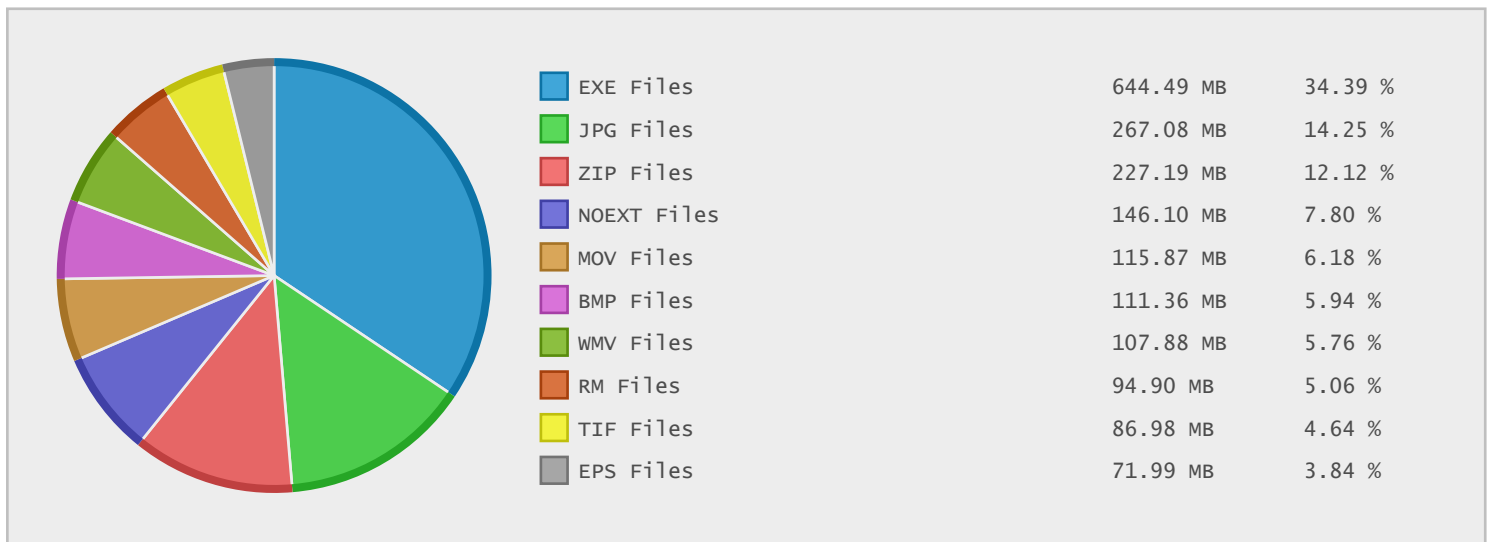

ExtremeTech Technology News - FTP Site Statistics

Property	Value
FTP Server	ftp.extremetech.com
Description	ExtremeTech Technology News
Country	United States
Scan Date	14/Oct/2014
Total Dirs	281
Total Files	2,316
Total Data	2.07 GB

Top 10 File Categories Sorted By Disk Space

Last 12 Months Modified Disk Space History

Last 10 Years Modified Disk Space History

Last 10 Years Modified File Count History

Top 10 File Extensions Sorted By Disk Space

Top 10 File Extensions Sorted By Number of Files

Top 10 File Categories Sorted by Disk Space

Category	Files	Data	Data (%)
Program Files	77	644.49 MB	30.42 %
Image Files	501	466.13 MB	22.00 %
Music Files	160	289.44 MB	13.66 %
Archive Files	714	288.20 MB	13.60 %
Video Files	89	188.25 MB	8.89 %
Miscellaneous Files	112	154.41 MB	7.29 %
Document Files	593	85.89 MB	4.05 %
Data Files	47	819.64 KB	0.04 %
Database Files	2	638.00 KB	0.03 %
Internet Files	14	307.64 KB	0.01 %