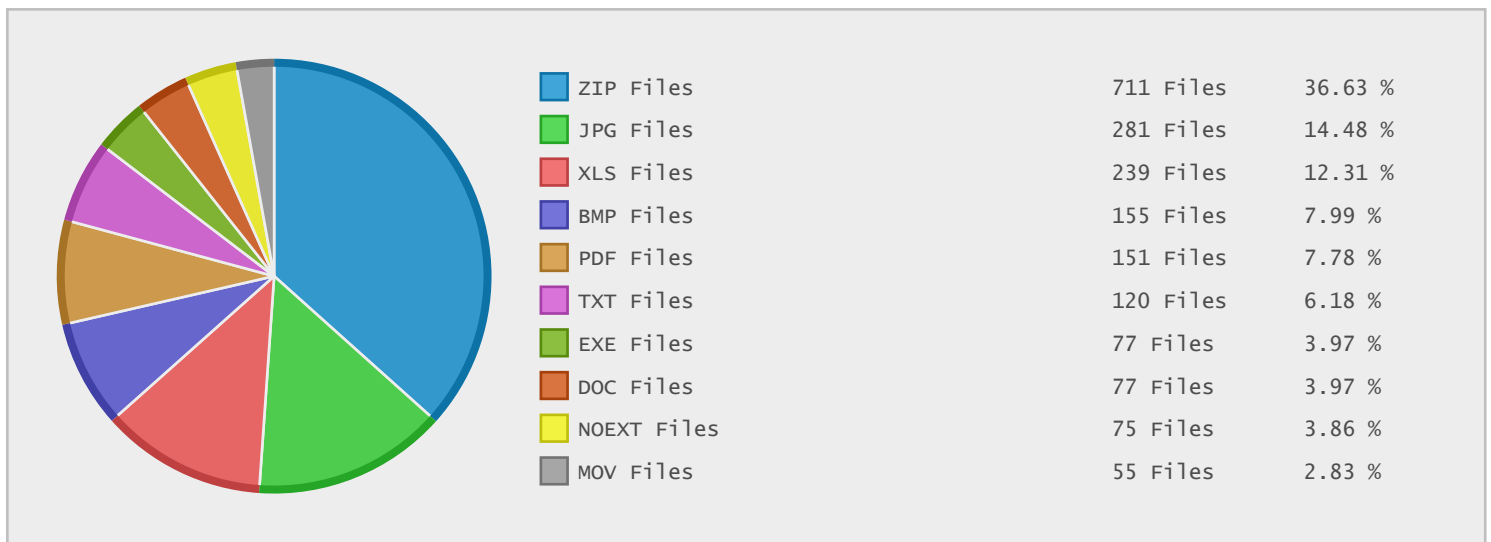

ExtremeTech Technology News - FTP Site Statistics

Property	Value
FTP Server	ftp.extremetech.com
Description	ExtremeTech Technology News
Country	United States
Scan Date	14/Oct/2014
Total Dirs	281
Total Files	2,316
Total Data	2.07 GB

Top 10 File Categories Sorted By Disk Space

Last 12 Months Modified Disk Space History

Last 10 Years Modified Disk Space History

Last 10 Years Modified File Count History

Top 10 File Extensions Sorted By Disk Space

Top 10 File Extensions Sorted By Number of Files

Top 10 File Categories Sorted by Disk Space

Category	Files	Data	Data (%)
Program Files	77	644.49 MB	30.42 %
Image Files	501	466.13 MB	22.00 %
Music Files	160	289.44 MB	13.66 %
Archive Files	714	288.20 MB	13.60 %
Video Files	89	188.25 MB	8.89 %
Miscellaneous Files	112	154.41 MB	7.29 %
Document Files	593	85.89 MB	4.05 %
Data Files	47	819.64 KB	0.04 %
Database Files	2	638.00 KB	0.03 %
Internet Files	14	307.64 KB	0.01 %