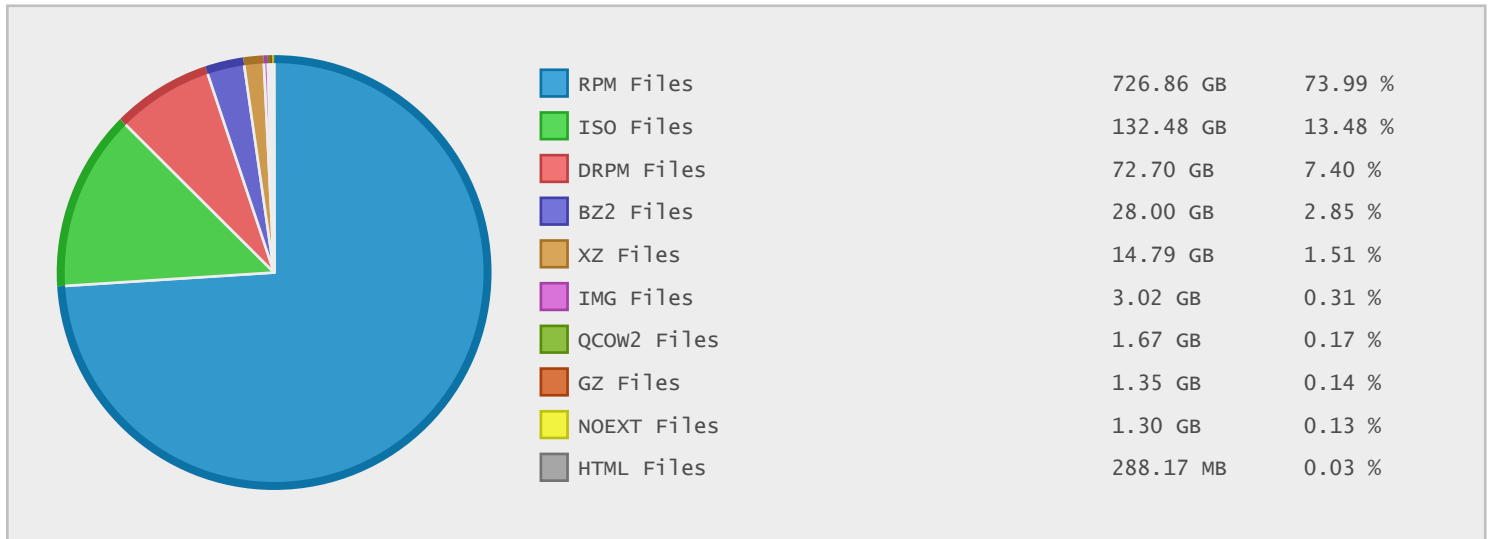

Top 10 File Categories Sorted By Disk Space

Last 12 Months Modified Disk Space History

Last 10 Years Modified Disk Space History

Last 10 Years Modified File Count History

Top 10 File Extensions Sorted By Disk Space