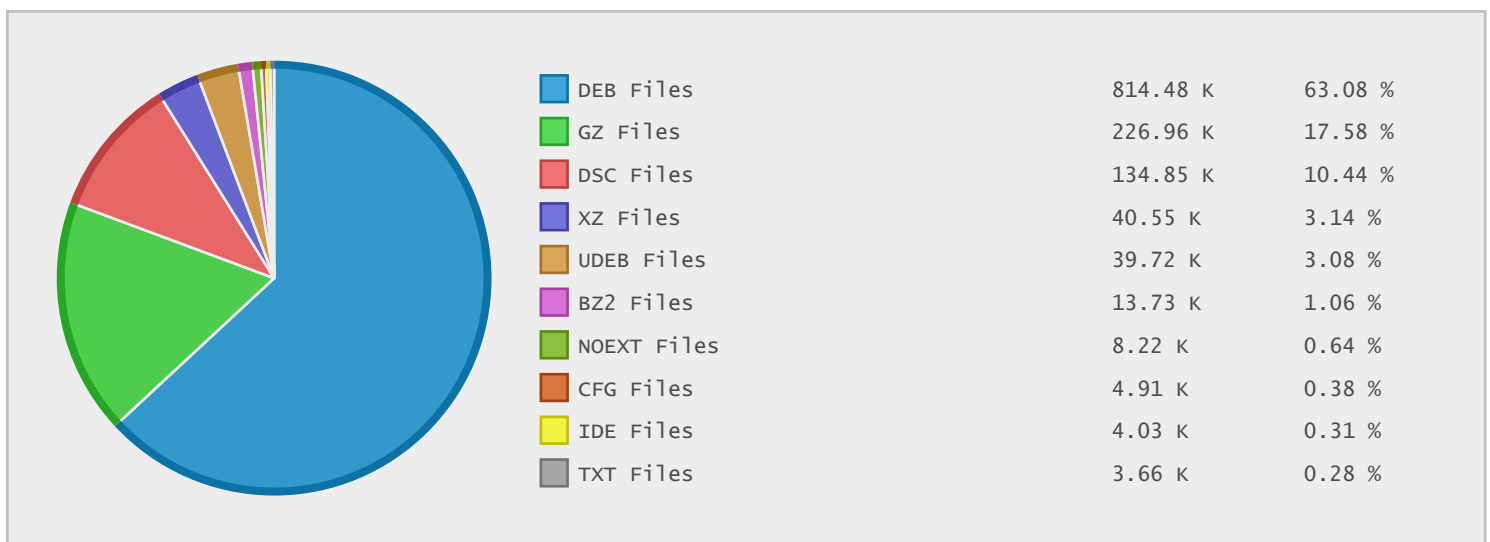

Top 10 File Categories Sorted By Disk Space

Last 12 Months Modified Disk Space History

Last 10 Years Modified Disk Space History

Last 10 Years Modified File Count History

Top 10 File Extensions Sorted By Disk Space

Top 10 File Extensions Sorted By Number of Files

Top 10 File Categories Sorted by Disk Space

| Category | Files | Data | Data (%) |
|---------------------|--------|-----------|----------|
| Linux Package Files | 854421 | 1.10 TB | 68.91 % |
| Archive Files | 281283 | 351.64 GB | 21.44 % |
| Disk Image Files | 492 | 142.23 GB | 8.67 % |
| Miscellaneous Files | 15172 | 12.02 GB | 0.73 % |
| Data Files | 143916 | 1.59 GB | 0.10 % |
| Database Files | 2143 | 1.22 GB | 0.07 % |
| Image Files | 662 | 459.65 MB | 0.03 % |
| Program Files | 717 | 344.65 MB | 0.02 % |
| Help Files | 216 | 172.15 MB | 0.01 % |
| Development Files | 1496 | 75.06 MB | < 0.01 % |