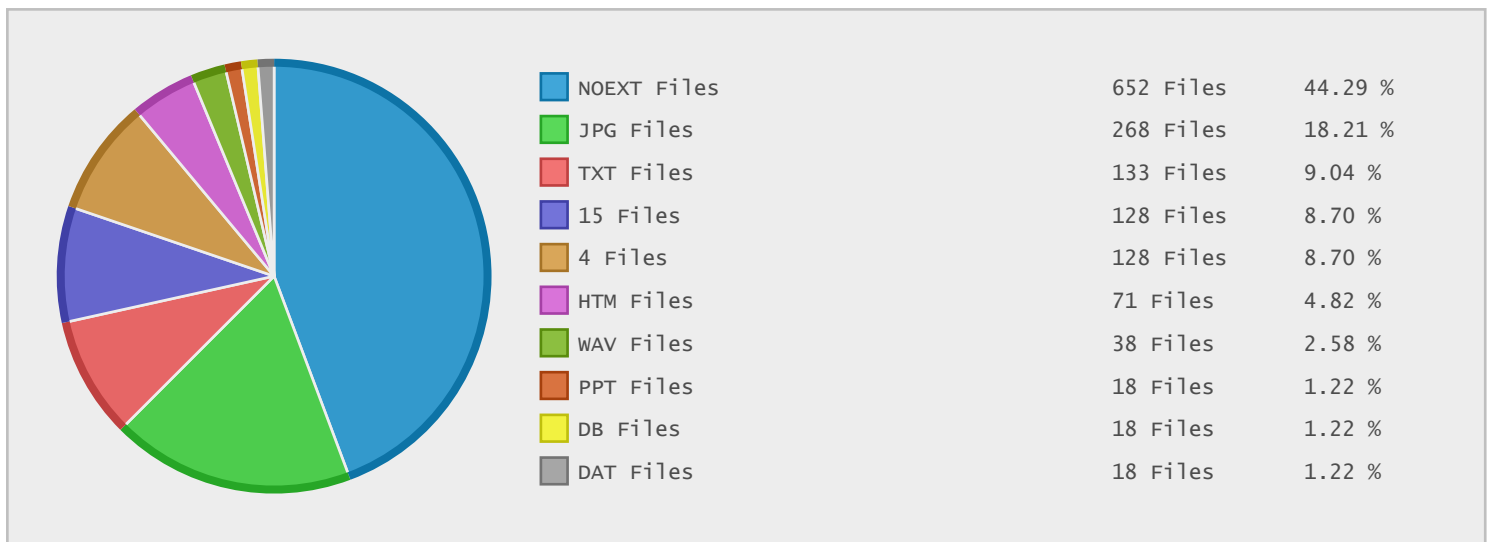

Top 10 File Categories Sorted By Disk Space

Last 12 Months Modified Disk Space History

Last 10 Years Modified Disk Space History

Last 10 Years Modified File Count History

Top 10 File Extensions Sorted By Disk Space

Top 10 File Extensions Sorted By Number of Files

Top 10 File Categories Sorted by Disk Space

Category	Files	Data	Data (%)
Archive Files	20	13.10 GB	44.73 %
Miscellaneous Files	908	9.97 GB	34.06 %
Document Files	168	5.48 GB	18.73 %
Image Files	268	384.98 MB	1.28 %
Data Files	24	295.02 MB	0.98 %
Music Files	52	56.52 MB	0.19 %
Video Files	1	3.03 MB	0.01 %
Database Files	18	734.50 KB	< 0.01 %
Development Files	2	138.67 KB	< 0.01 %
Internet Files	71	113.28 KB	< 0.01 %