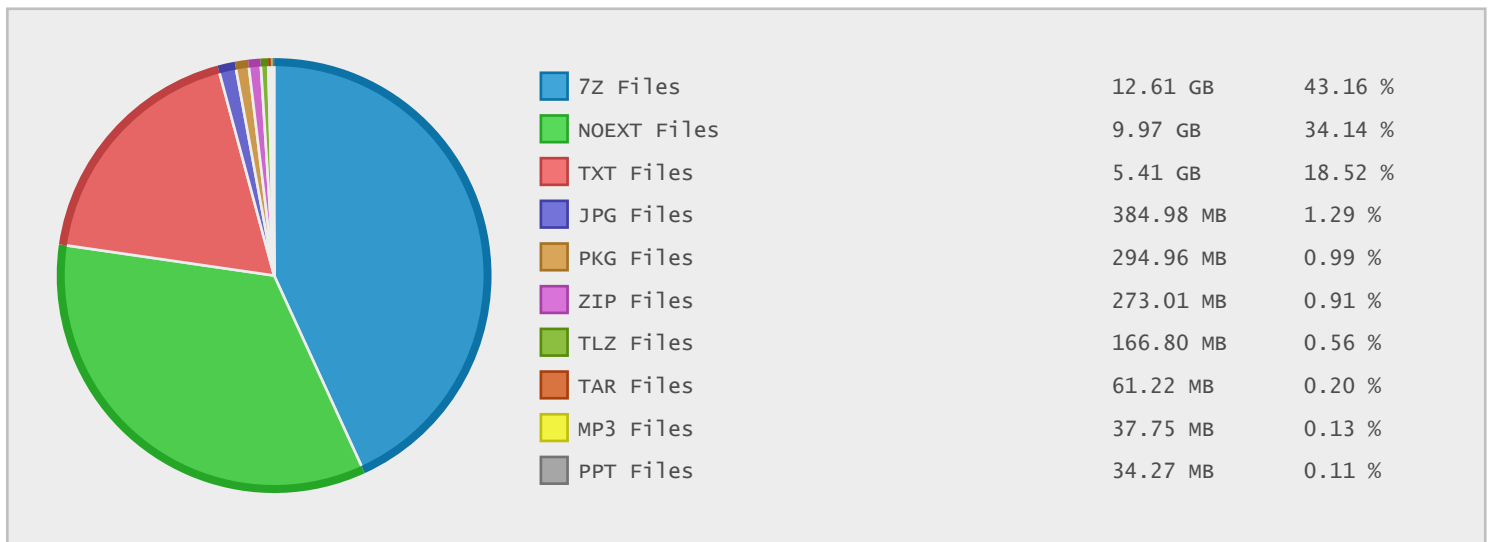

Top 10 File Categories Sorted By Disk Space

Last 12 Months Modified Disk Space History

Last 10 Years Modified Disk Space History

Last 10 Years Modified File Count History

Top 10 File Extensions Sorted By Disk Space

Top 10 File Extensions Sorted By Number of Files

Top 10 File Categories Sorted by Disk Space

Category	Files	Data	Data (%)
Archive Files	20	13.10 GB	44.73 %
Miscellaneous Files	908	9.97 GB	34.06 %
Document Files	168	5.48 GB	18.73 %
Image Files	268	384.98 MB	1.28 %
Data Files	24	295.02 MB	0.98 %
Music Files	52	56.52 MB	0.19 %
Video Files	1	3.03 MB	0.01 %
Database Files	18	734.50 KB	< 0.01 %
Development Files	2	138.67 KB	< 0.01 %
Internet Files	71	113.28 KB	< 0.01 %