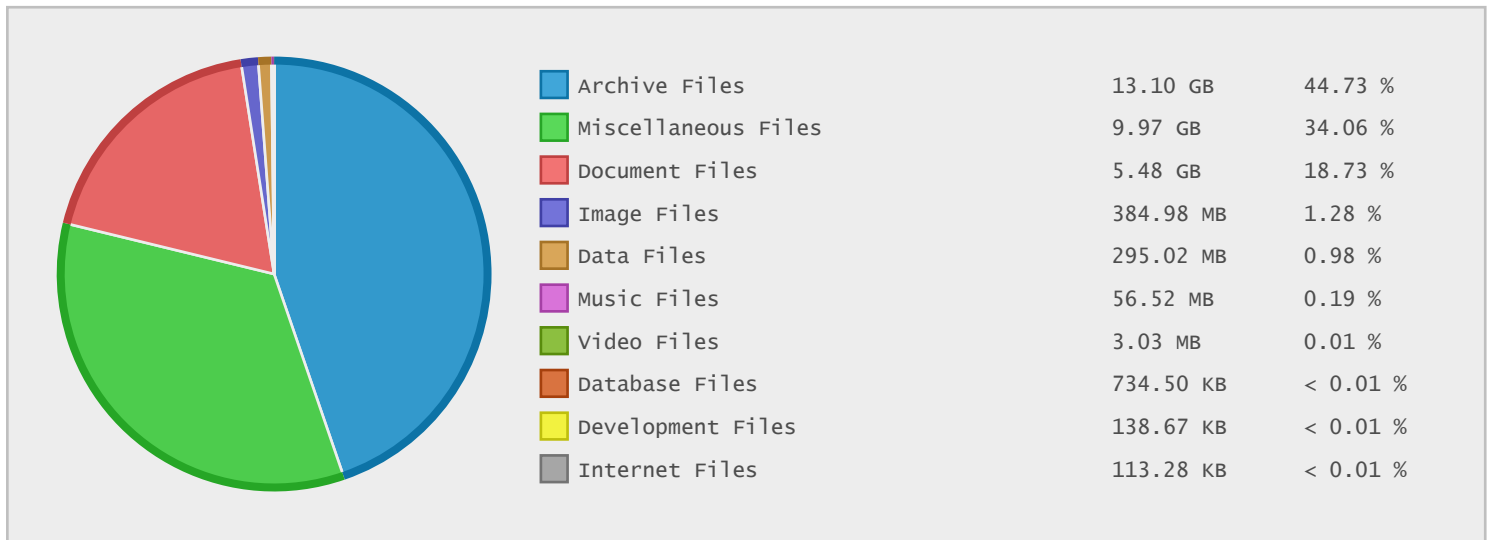

Swedish National Defense Research - FTP Site Statistics

Property	Value
FTP Server	ftp.foi.se
Description	Swedish National Defense Research
Country	Sweden
Scan Date	29/Aug/2015
Total Dirs	3,550
Total Files	1,538
Total Data	29.28 GB

Top 20 Directories Sorted by Disk Space

Name	Dirs	Files	Data	Data (%)
/	3550	1538	29.28 GB	100.00 %
/incoming	176	1060	22.77 GB	77.79 %
/incoming/amo	0	4	12.66 GB	43.25 %
/incoming/sut	0	653	9.60 GB	32.79 %
/pub	29	186	5.82 GB	19.89 %
/pub/Projects	27	155	5.77 GB	19.72 %
/pub/Projects/PointClouds	22	131	5.77 GB	19.71 %
/pub/Projects/PointClouds/Scans_Raw	0	18	3.90 GB	13.31 %
/pub/Projects/PointClouds/Scans_Filtered	0	18	1.51 GB	5.15 %
/outgoing	3342	292	697.63 MB	2.33 %
/outgoing/haklar	0	1	381.55 MB	1.27 %
/pub/Projects/PointClouds/ScanPosImages	18	76	374.70 MB	1.25 %
/incoming/centos	0	145	356.17 MB	1.19 %
/outgoing/chrlej	0	2	271.21 MB	0.90 %
/incoming/matlie	0	2	166.80 MB	0.56 %
/pub/vind2002	0	31	51.41 MB	0.17 %
/pub/Projects/PointClouds/ScanPosImage...	0	6	40.76 MB	0.14 %
/pub/Projects/PointClouds/ScanPosImage...	0	6	37.68 MB	0.13 %
/outgoing/andgus	141	3	27.77 MB	0.09 %
/outgoing/andgus/igarss2015	0	3	27.77 MB	0.09 %

Top 10 File Categories Sorted By Disk Space