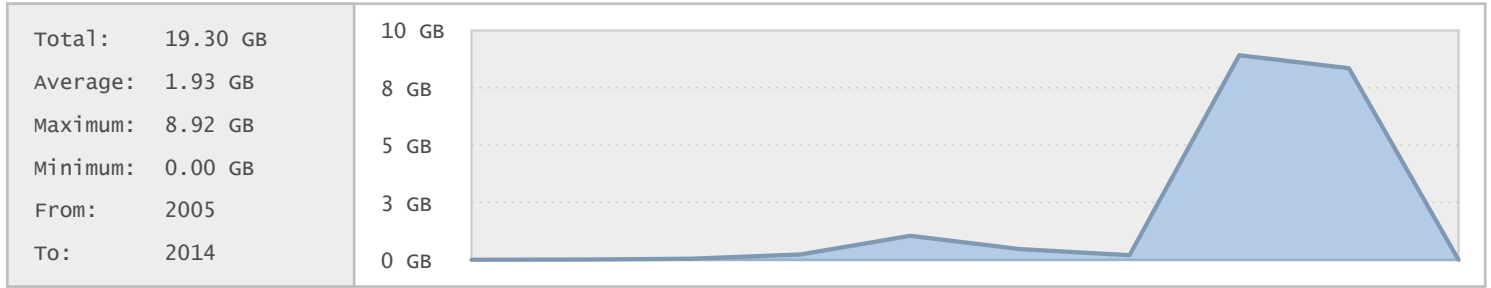

Last 10 Years Modified Disk Space History