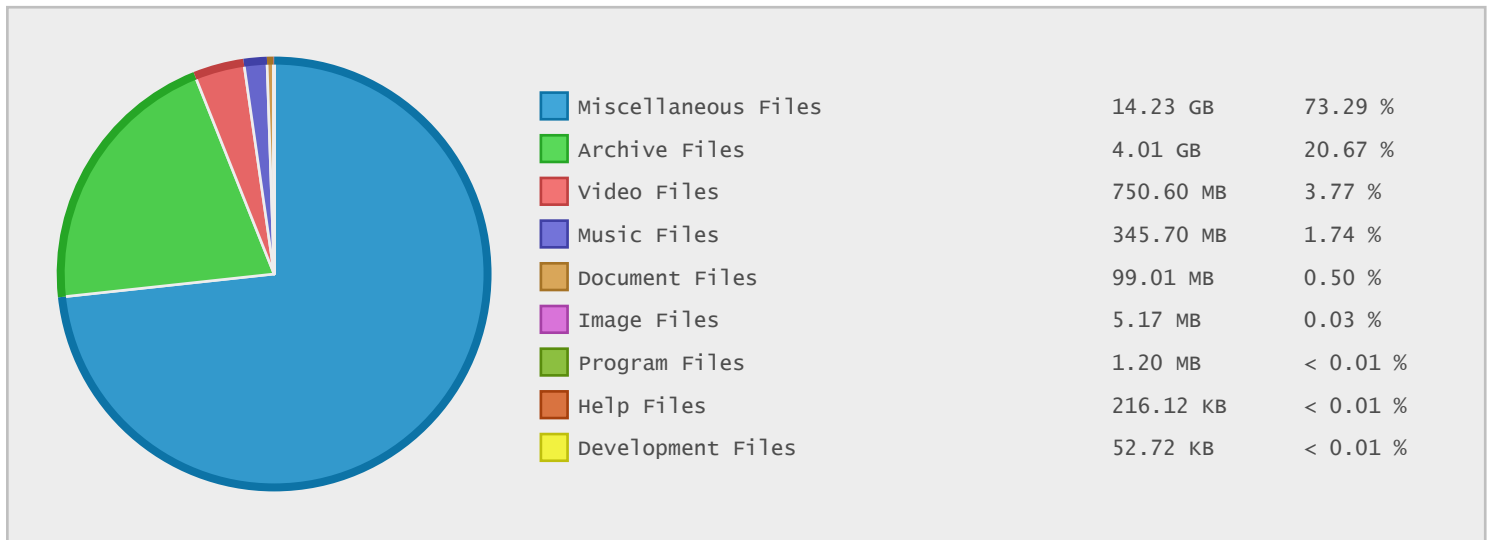

FreeFriends Archive - FTP Site Statistics

Property	Value
FTP Server	ftp.freefriends.org
Description	FreeFriends Archive
Country	United States
Scan Date	07/Apr/2014
Total Dirs	37
Total Files	360
Total Data	19.42 GB

Top 20 Directories Sorted by Disk Space

Name	Dirs	Files	Data	Data (%)
/	37	360	19.42 GB	100.00 %
/gkm	17	87	19.27 GB	99.24 %
/gkm/Fitness	7	54	11.60 GB	59.73 %
/gkm/Fitness/Focus-T25	5	37	7.01 GB	36.12 %
/gkm/Fitness/Focus-T25/workout videos	0	16	6.94 GB	35.72 %
/gkm/Fitness/Insanity	0	17	4.58 GB	23.61 %
/gkm/Integral	0	7	4.15 GB	21.39 %
/gkm/Books	4	12	1.94 GB	9.98 %
/gkm/Pema	0	4	1.54 GB	7.92 %
/gkm/Books/Gladwell	0	5	690.63 MB	3.47 %
/gkm/Books/Bryson	0	3	313.54 MB	1.58 %
/gkm/Books/Martel	0	1	187.25 MB	0.94 %
/texinfo	5	210	142.20 MB	0.72 %
/texinfo/pretests	0	56	85.95 MB	0.43 %
/gkm/Fitness/Focus-T25/Scanned documents	0	3	56.47 MB	0.28 %
/gkm/Books/Sedaris	0	1	51.86 MB	0.26 %
/gkm/Music	1	10	43.78 MB	0.22 %
/gkm/Music/Carnahan & Petrie	0	10	43.78 MB	0.22 %
/texinfo/historic	0	32	24.56 MB	0.12 %
/texinfo/texinfo-cvs-archive	0	47	22.39 MB	0.11 %

Top 10 File Categories Sorted By Disk Space