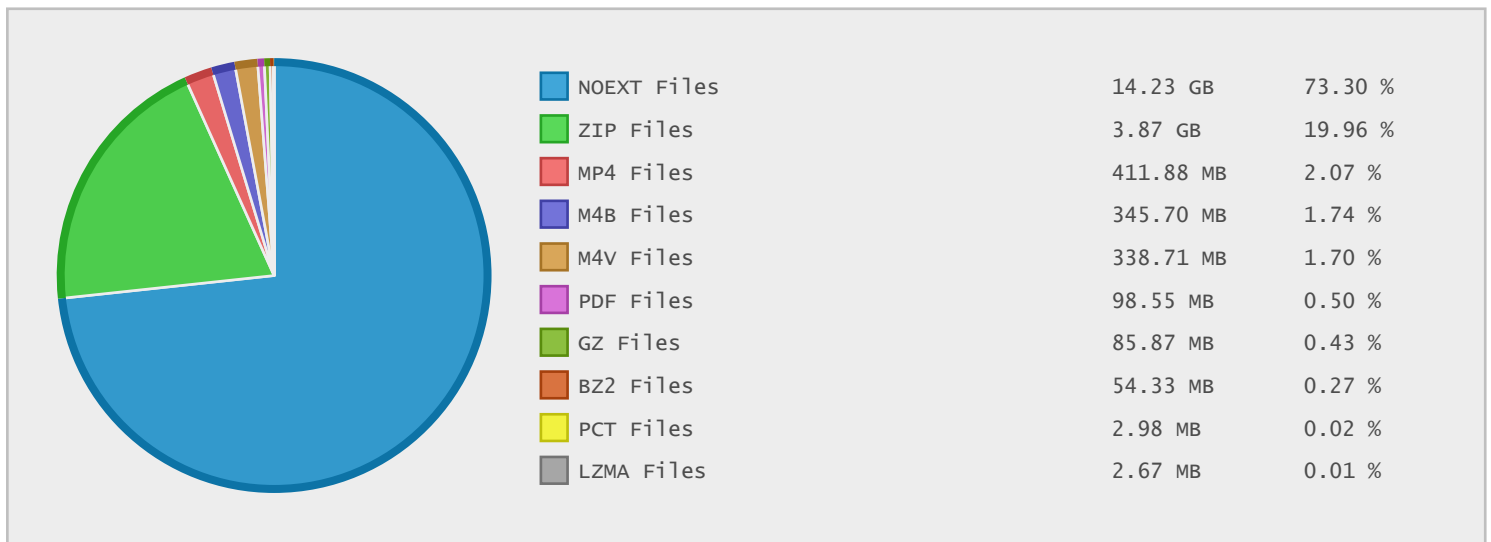

Top 10 File Extensions Sorted By Disk Space