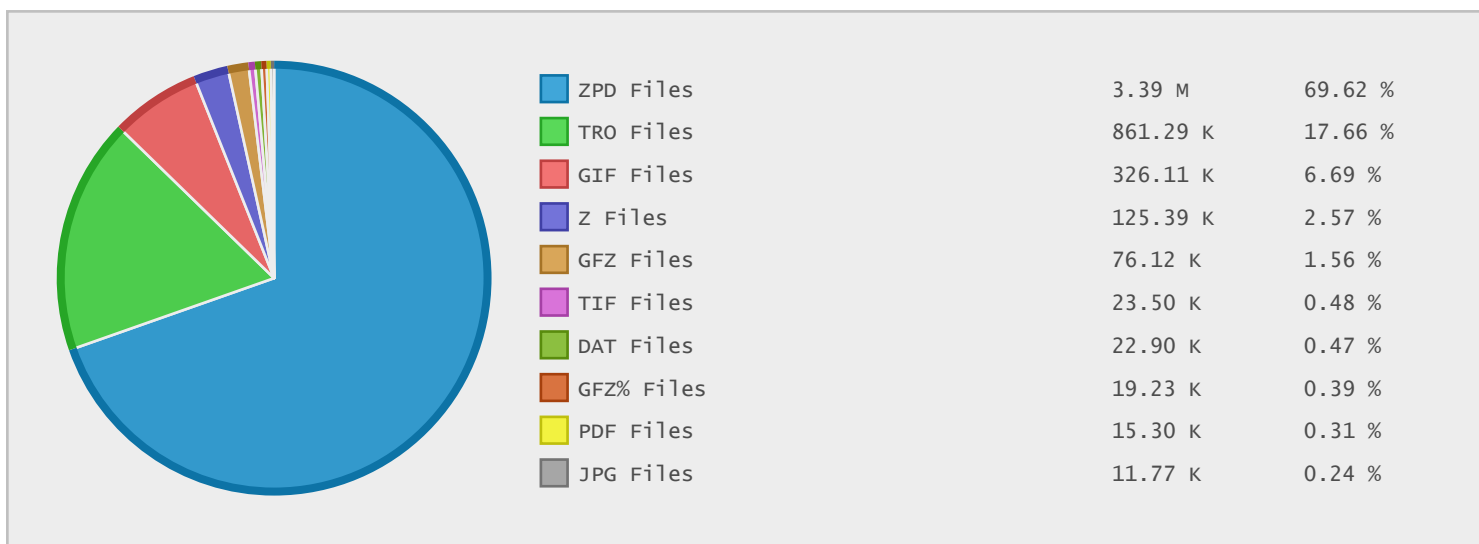

Top 10 File Extensions Sorted By Number of Files