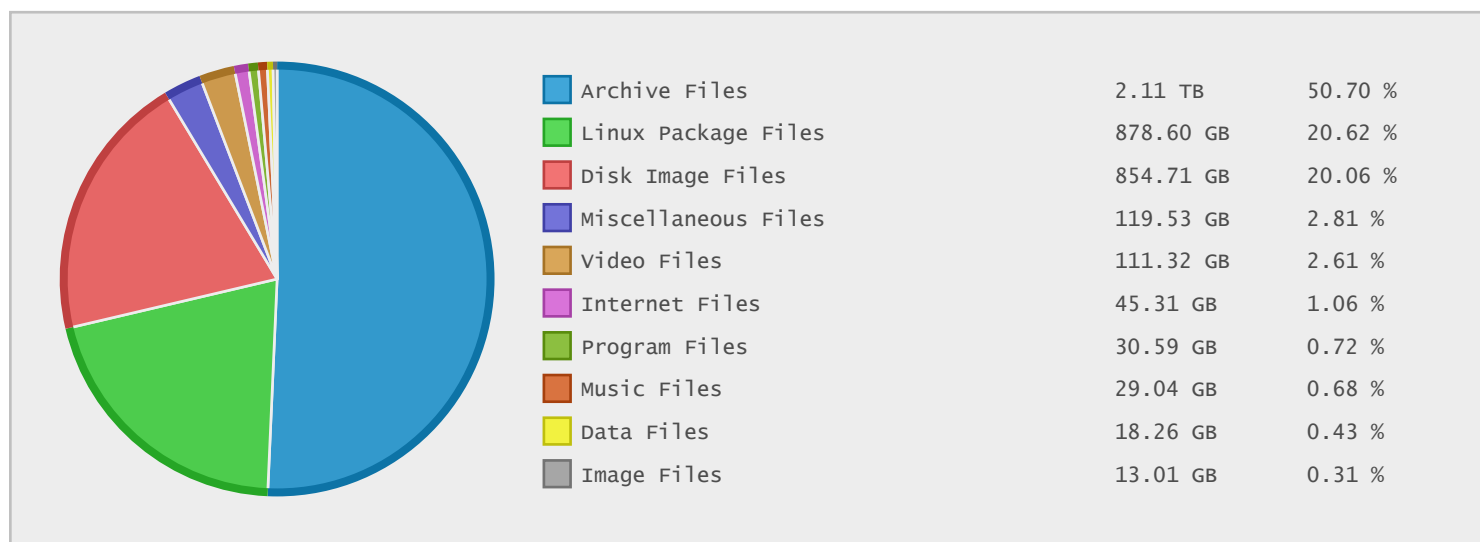

Property	Value
FTP Server	ftp.gnome-db.org
Description	GNOME-DB Archive
Country	United States
Scan Date	09/Jun/2015
Total Dirs	309,850
Total Files	4,619,651
Total Data	4.18 TB

Top 20 Directories Sorted by Disk Space

Name	Dirs	Files	Data	Data (%)
/	309850	4619651	4.18 TB	100.00 %
/mirror	309850	4619651	4.18 TB	100.00 %
/mirror/opensuse.org	242	2527	885.16 GB	20.67 %
/mirror/opensuse.org/ports	129	1814	794.88 GB	18.57 %
/mirror/ubuntu	42304	495549	620.82 GB	14.50 %
/mirror/ubuntu/pool	41079	485584	616.21 GB	14.39 %
/mirror/turnkeylinux	1201	12090	569.07 GB	13.29 %
/mirror/turnkeylinux/images	8	5765	569.05 GB	13.29 %
/mirror/opensuse.org/ports/aarch64	27	1445	531.11 GB	12.40 %
/mirror/opensuse.org/ports/aarch64/factory	4	1445	531.11 GB	12.40 %
/mirror/opensuse.org/ports/aarch64/fac...	0	1342	525.86 GB	12.28 %
/mirror/ubuntu/pool/universe	32492	297276	288.17 GB	6.73 %
/mirror/debian-archive	18788	572953	286.42 GB	6.69 %
/mirror/debian-archive/pool	16418	568927	284.61 GB	6.65 %
/mirror/ubuntu/pool/main	7230	178803	280.98 GB	6.56 %
/mirror/debian-archive/pool/main	15518	558128	274.28 GB	6.41 %
/mirror/eclipse.org	12842	432764	243.93 GB	5.70 %
/mirror/cdimage.ubuntu.com	84	1399	236.82 GB	5.53 %
/mirror/gnome.org	12383	159096	163.82 GB	3.83 %
/mirror/opensuse.org/ports/ppc	21	80	145.40 GB	3.40 %

Top 10 File Categories Sorted By Disk Space