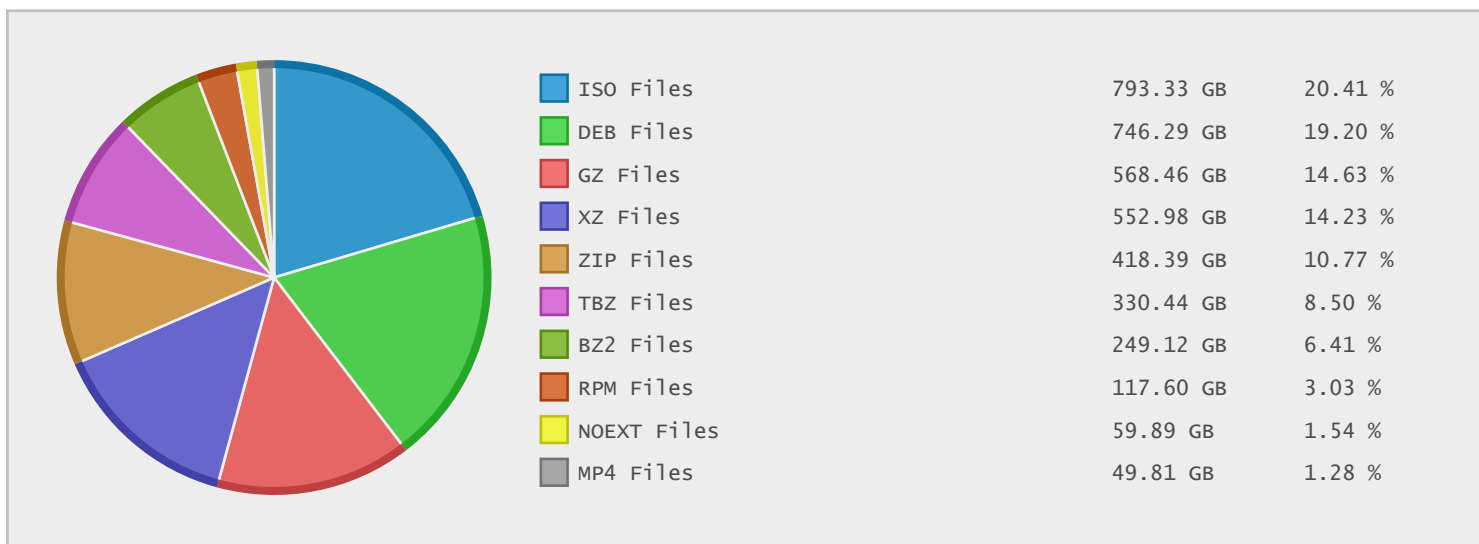

### Last 10 Years Modified Disk Space History

Total:	4129.79 GB
Average:	412.98 GB
Maximum:	1183.15 GB
Minimum:	69.87 GB
From:	2006
To:	2015

### Last 10 Years Modified File Count History

Total:	4273287 ...
Average:	427329 Files
Maximum:	1403103 ...
Minimum:	125749 Files
From:	2006
To:	2015

### Top 10 File Extensions Sorted By Disk Space