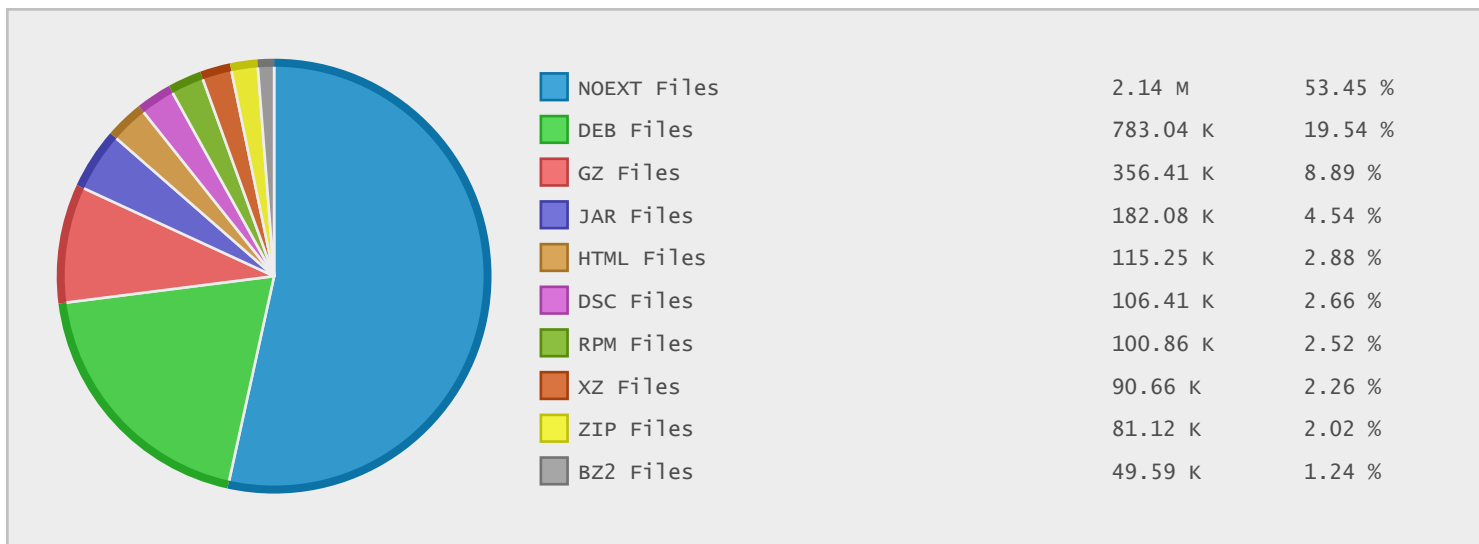

Top 10 File Extensions Sorted By Number of Files