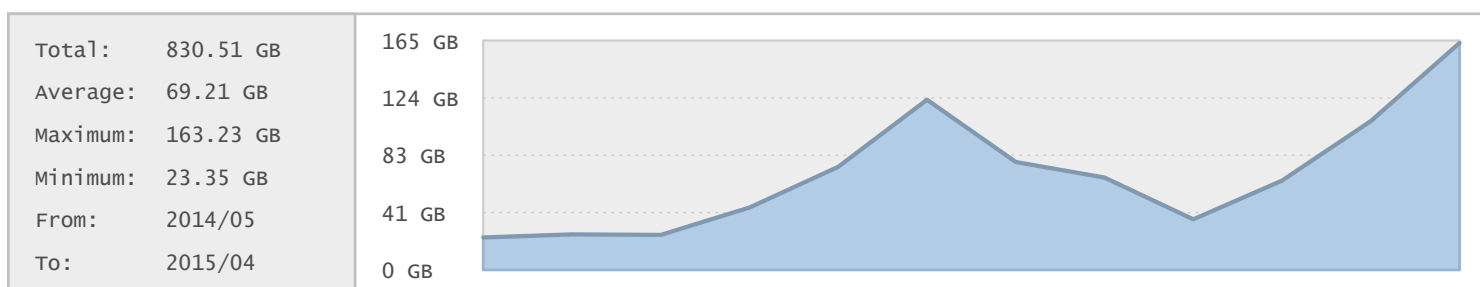

Last 12 Months Modified Disk Space History