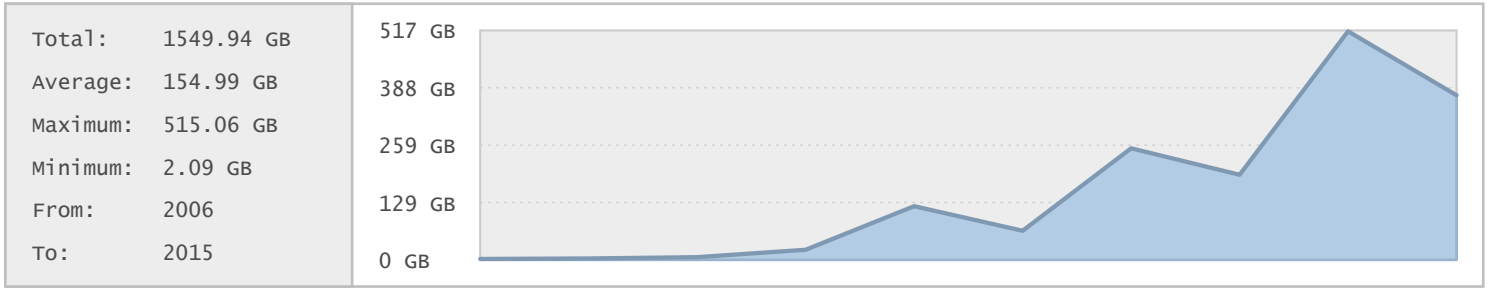

Last 10 Years Modified Disk Space History