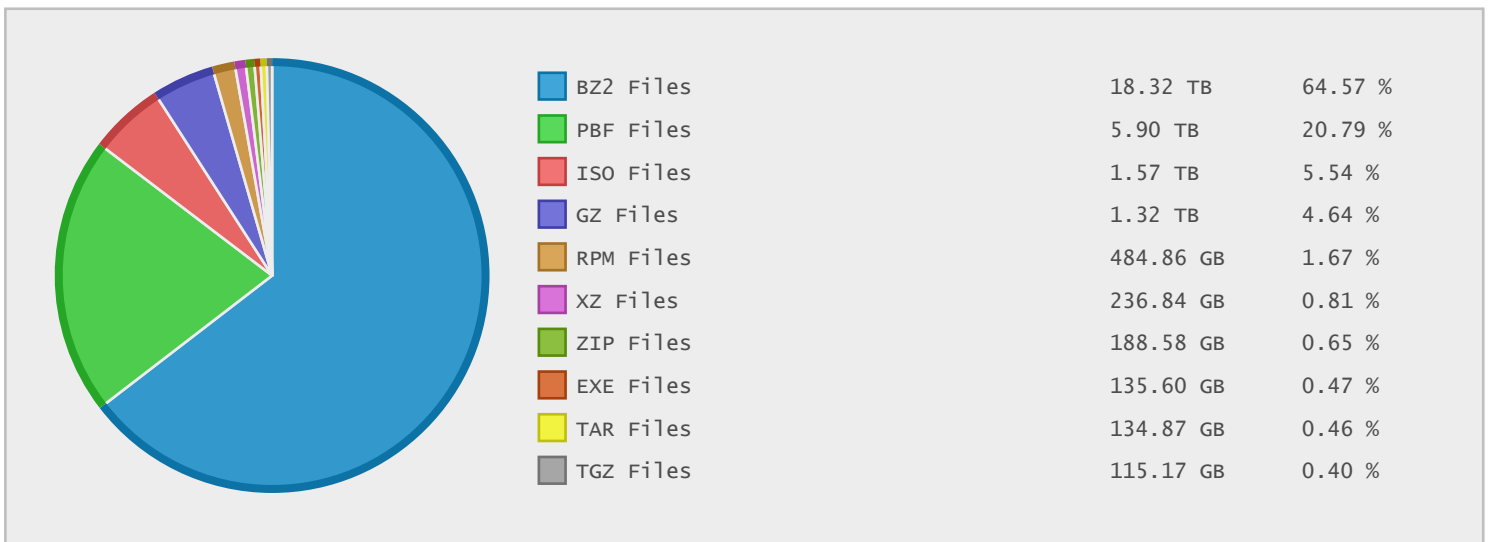

Top 10 File Extensions Sorted By Disk Space