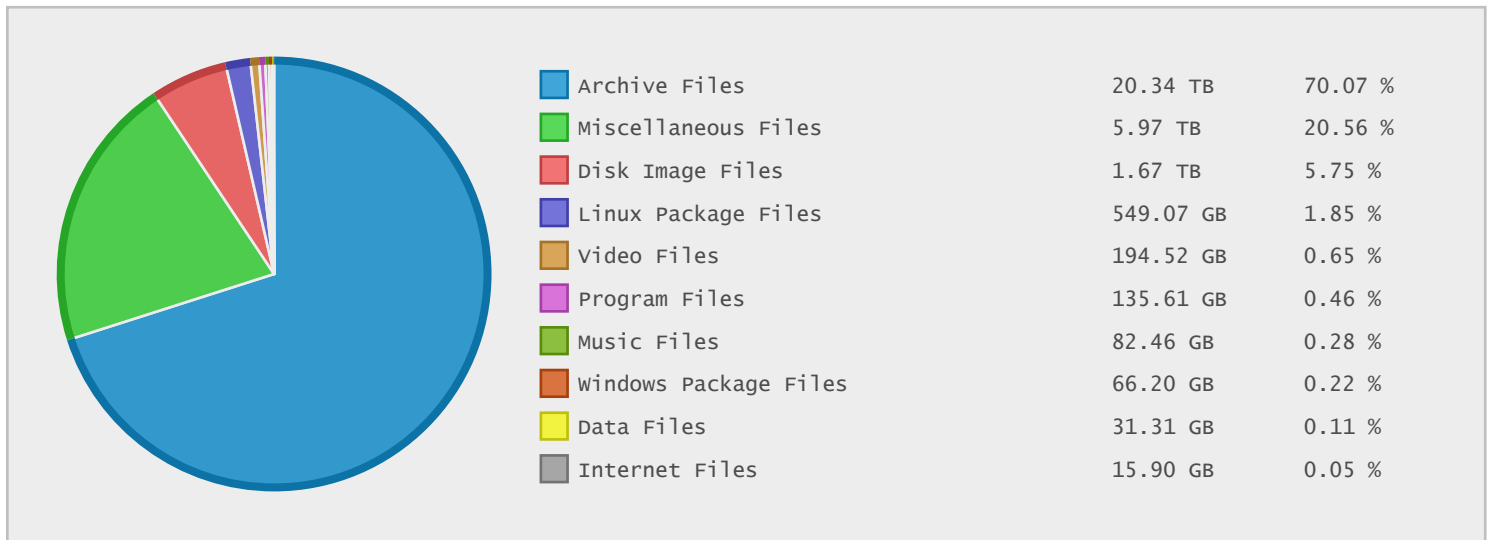

Ireland Education and Research Network - FTP Site Statistics

Property	Value
FTP Server	ftp.heanet.ie
Description	Ireland Education and Research Network
Country	Ireland
Scan Date	19/Dec/2014
Total Dirs	307,122
Total Files	1,081,841
Total Data	29.05 TB

Top 20 Directories Sorted by Disk Space

Name	Dirs	Files	Data	Data (%)
/	307122	1081841	29.05 TB	100.00 %
/mirrors	109671	554824	9.95 TB	34.24 %
/disk1	98724	263508	9.55 TB	32.88 %
/pub	98724	263509	9.55 TB	32.88 %
/mirrors/openstreetmap.org	51	1655	8.13 TB	27.98 %
/pub/openstreetmap.org	51	1653	8.13 TB	27.98 %
/disk1/openstreetmap.org	51	1653	8.13 TB	27.98 %
/mirrors/openstreetmap.org/planet	6	474	4.08 TB	14.06 %
/disk1/openstreetmap.org/planet	6	474	4.08 TB	14.06 %
/pub/openstreetmap.org/planet	6	474	4.08 TB	14.06 %
/mirrors/openstreetmap.org/cc-by-sa	19	994	2.44 TB	8.41 %
/disk1/openstreetmap.org/cc-by-sa	19	994	2.44 TB	8.41 %
/pub/openstreetmap.org/cc-by-sa	19	994	2.44 TB	8.41 %
/mirrors/openstreetmap.org/pbf	0	138	1.56 TB	5.37 %
/disk1/openstreetmap.org/pbf	0	138	1.56 TB	5.37 %
/pub/openstreetmap.org/pbf	0	138	1.56 TB	5.37 %
/mirrors/openstreetmap.org/planet/2014	0	176	1.54 TB	5.31 %
/disk1/openstreetmap.org/planet/2014	0	176	1.54 TB	5.31 %
/pub/openstreetmap.org/planet/2014	0	176	1.54 TB	5.31 %
/mirrors/openstreetmap.org/planet/2013	0	168	1.20 TB	4.12 %

Top 10 File Categories Sorted By Disk Space