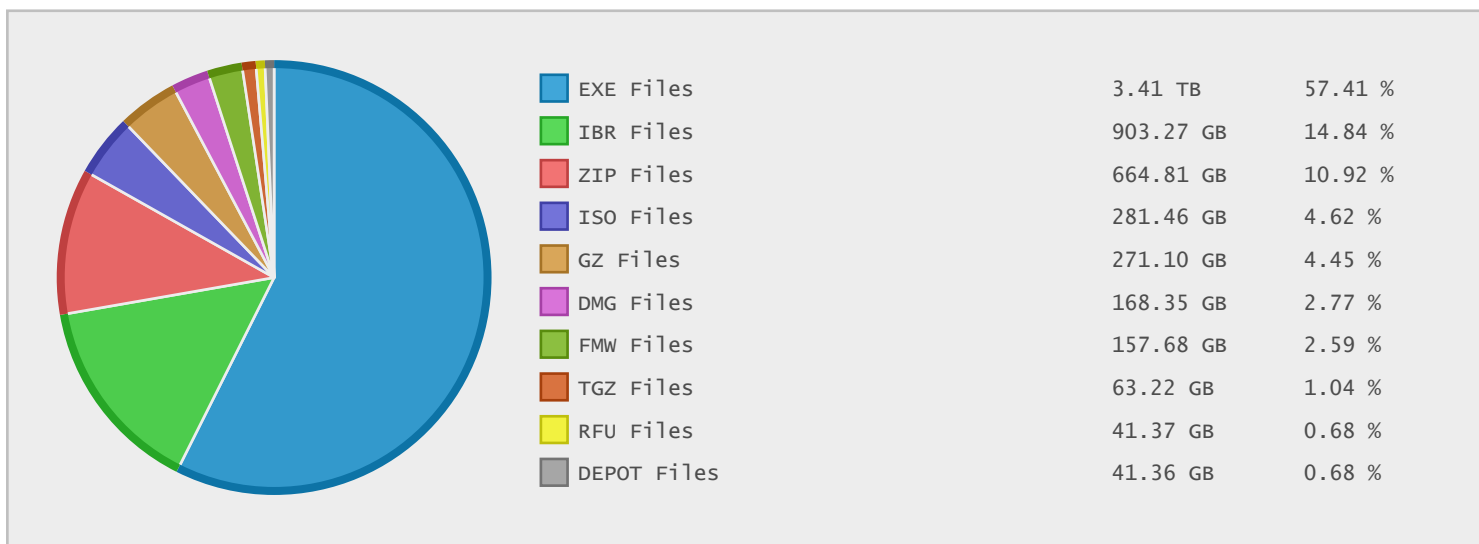

Top 10 File Categories Sorted By Disk Space

Last 12 Months Modified Disk Space History

Last 10 Years Modified Disk Space History

Total:	6432.18 GB
Average:	643.22 GB
Maximum:	3645.68 GB
Minimum:	65.95 GB
From:	2006
To:	2015

Last 10 Years Modified File Count History

Total:	292316 Files
Average:	29232 Files
Maximum:	139058 Files
Minimum:	8743 Files
From:	2006
To:	2015

Top 10 File Extensions Sorted By Disk Space

Top 10 File Extensions Sorted By Number of Files