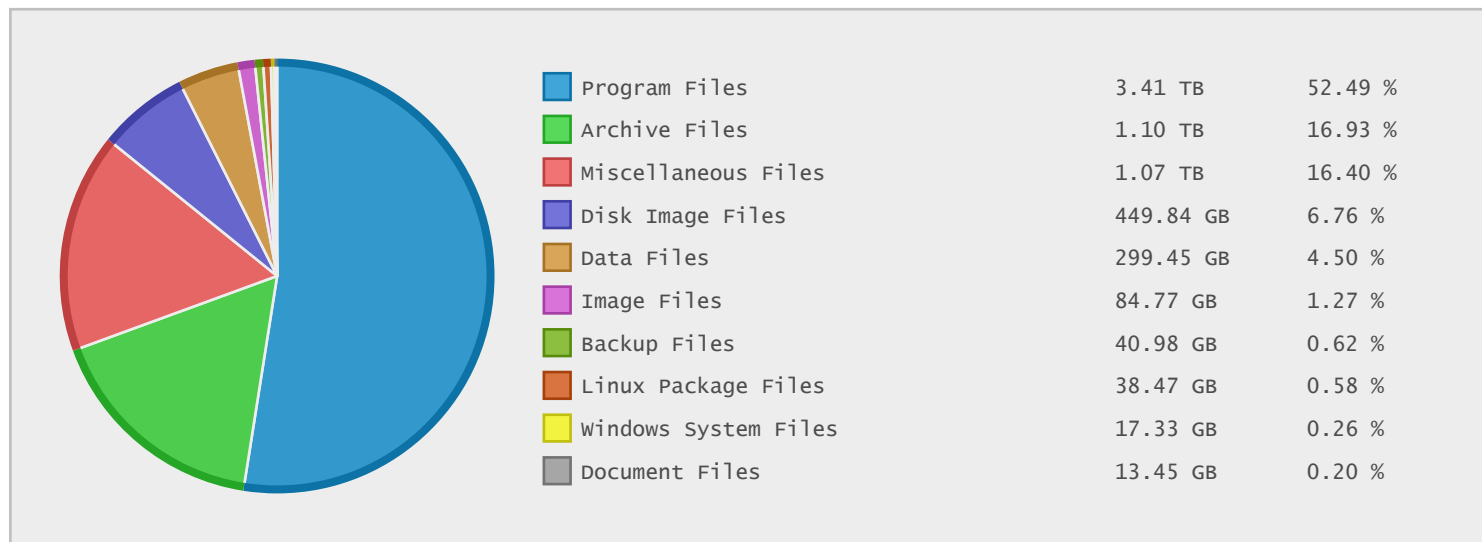

HP Software Archive - FTP Site Statistics

Property	Value
FTP Server	ftp.hp.com
Description	HP Software Archive
Country	United States
Scan Date	17/Nov/2015
Total Dirs	133,867
Total Files	448,170
Total Data	6.53 TB

Top 10 File Categories Sorted By Disk Space

Last 12 Months Modified Disk Space History

Last 10 Years Modified Disk Space History

Total:	6432.18 GB
Average:	643.22 GB
Maximum:	3645.68 GB
Minimum:	65.95 GB
From:	2006
To:	2015

Last 10 Years Modified File Count History

Total:	292316 Files
Average:	29232 Files
Maximum:	139058 Files
Minimum:	8743 Files
From:	2006
To:	2015

Top 10 File Extensions Sorted By Disk Space

Top 10 File Extensions Sorted By Number of Files