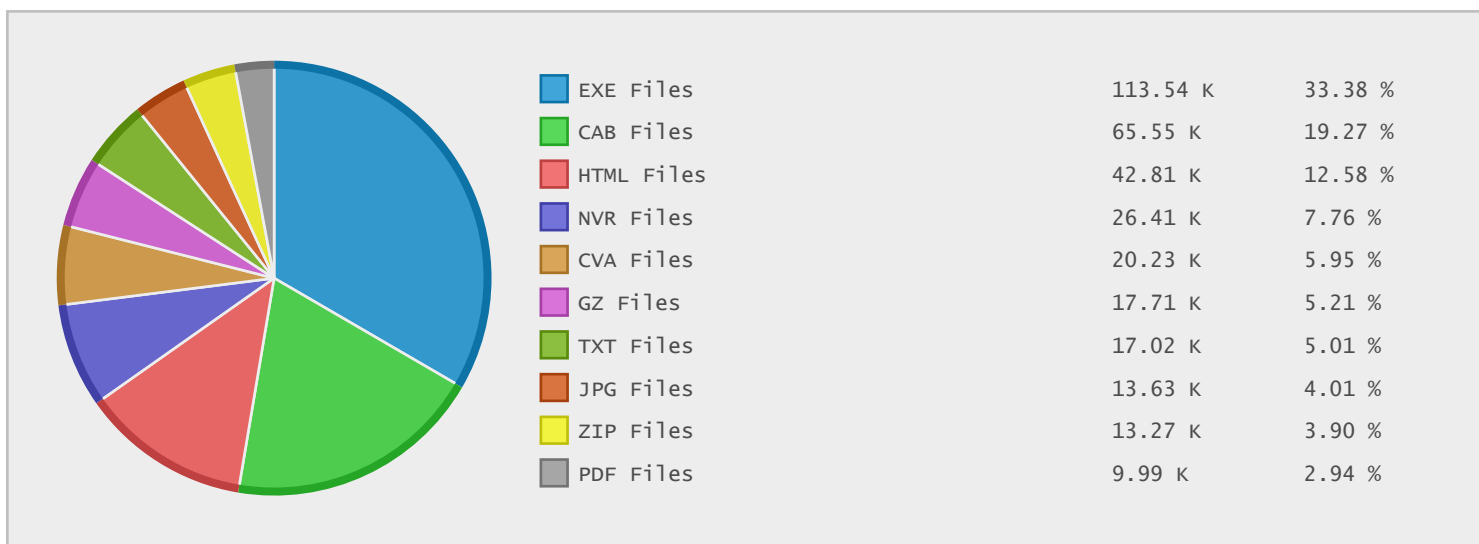

Top 10 File Categories Sorted By Disk Space

Last 12 Months Modified Disk Space History

Last 10 Years Modified Disk Space History

Total:	6432.18 GB
Average:	643.22 GB
Maximum:	3645.68 GB
Minimum:	65.95 GB
From:	2006
To:	2015

Last 10 Years Modified File Count History

Total:	292316 Files
Average:	29232 Files
Maximum:	139058 Files
Minimum:	8743 Files
From:	2006
To:	2015

Top 10 File Extensions Sorted By Disk Space

Top 10 File Extensions Sorted By Number of Files