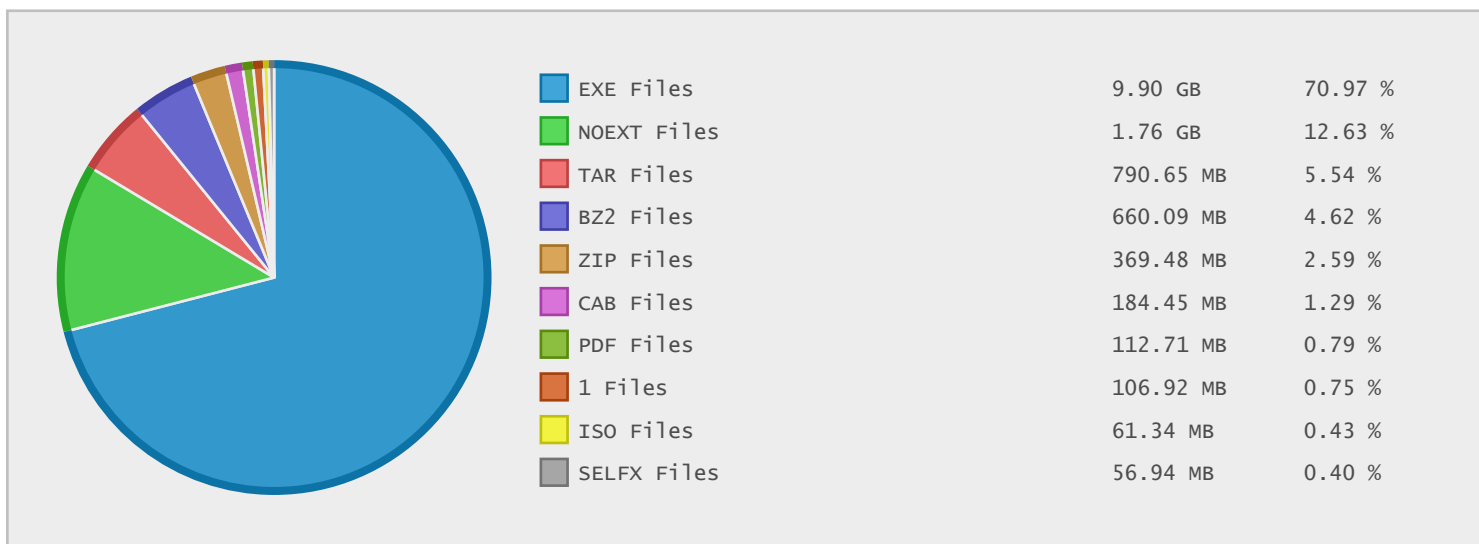

### Last 10 Years Modified Disk Space History

Total:	9.83 GB
Average:	0.98 GB
Maximum:	2.08 GB
Minimum:	0.00 GB
From:	2006
To:	2015

### Last 10 Years Modified File Count History

Total:	672 Files
Average:	67 Files
Maximum:	218 Files
Minimum:	2 Files
From:	2006
To:	2015

### Top 10 File Extensions Sorted By Disk Space