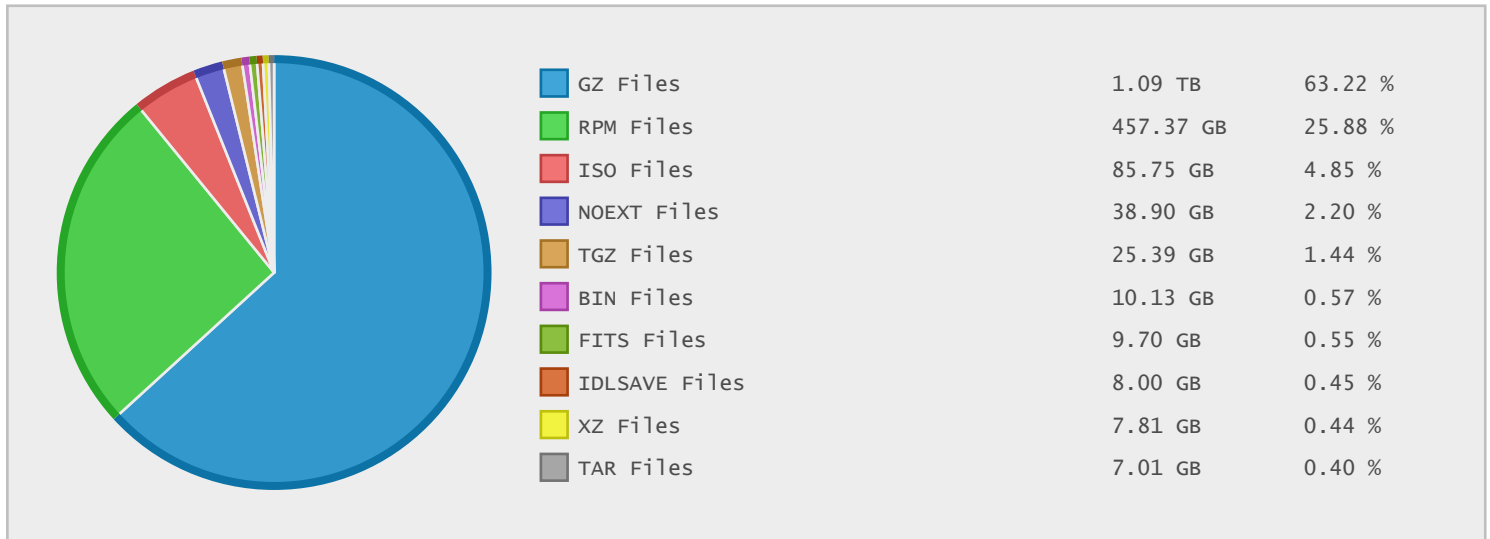

Top 10 File Categories Sorted By Disk Space

Last 12 Months Modified Disk Space History

Last 10 Years Modified Disk Space History

Last 10 Years Modified File Count History

Top 10 File Extensions Sorted By Disk Space

Top 10 File Extensions Sorted By Number of Files

Top 10 File Categories Sorted by Disk Space

Category	Files	Data	Data (%)
Archive Files	296591	1.14 TB	64.28 %
Linux Package Files	455583	459.07 GB	25.33 %
Disk Image Files	156	86.78 GB	4.79 %
Miscellaneous Files	16704	61.79 GB	3.41 %
Data Files	56208	20.42 GB	1.13 %
Video Files	36	6.49 GB	0.36 %
Image Files	7123	5.61 GB	0.31 %
Document Files	11628	3.80 GB	0.21 %
Program Files	551	3.04 GB	0.17 %
Development Files	1665	440.77 MB	0.02 %