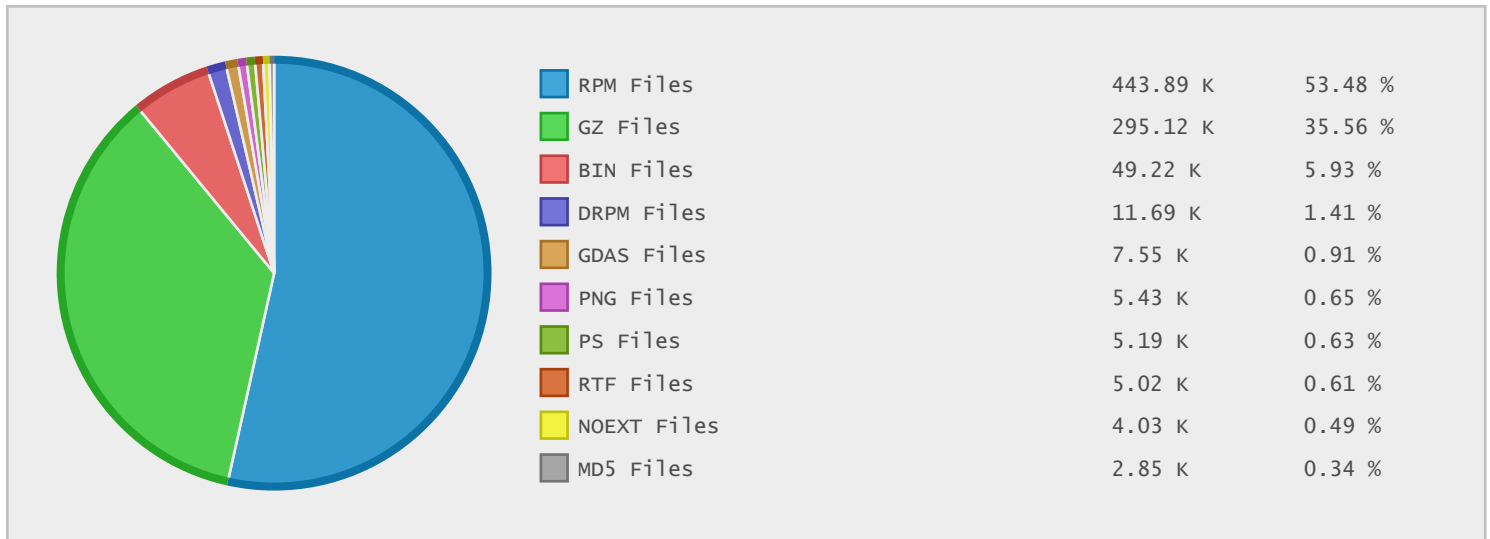

Top 10 File Extensions Sorted By Number of Files