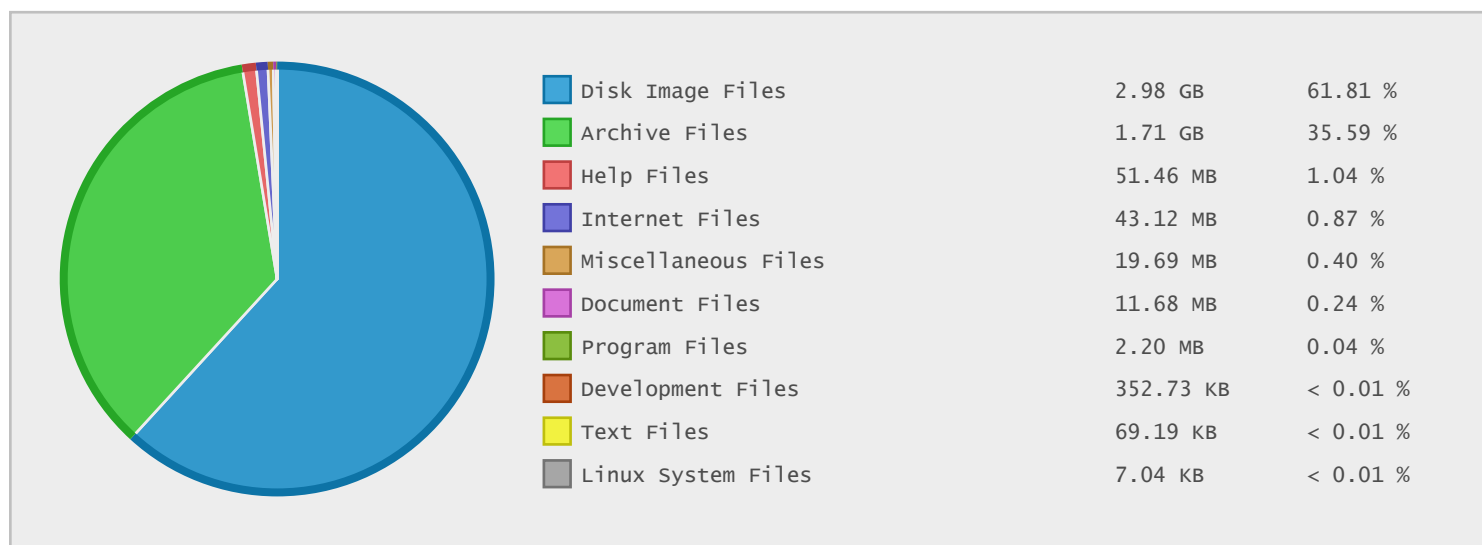

HZ University of Applied Sciences - FTP Site Statistics

Property	Value
FTP Server	ftp.hzeeland.nl
Description	HZ University of Applied Sciences
Country	Netherlands
Scan Date	06/Mar/2015
Total Dirs	109
Total Files	1,416
Total Data	4.81 GB

Top 20 Directories Sorted by Disk Space

Name	Dirs	Files	Data	Data (%)
/	109	1416	4.81 GB	100.00 %
/mirror	96	1409	4.81 GB	99.95 %
/mirror/linux	30	1140	4.57 GB	94.86 %
/mirror/linux/slackware	18	1137	3.91 GB	81.13 %
/mirror/linux/slackware/slackware-14.1-iso	1	4	2.31 GB	48.08 %
/mirror/linux/xubuntu	0	2	677.29 MB	13.74 %
/mirror/linux/slackware/slackware-14.0...	2	244	406.61 MB	8.25 %
/mirror/linux/slackware/slackware-13.3...	2	246	382.20 MB	7.75 %
/mirror/linux/slackware/slackware-13.0...	7	256	304.05 MB	6.17 %
/mirror/linux/slackware/slackware-12.1...	0	216	276.04 MB	5.60 %
/mirror/linux/slackware/slackware-14.1...	0	171	260.64 MB	5.29 %
/mirror/apache.org	64	269	250.85 MB	5.09 %
/mirror/apache.org/dist	63	269	250.85 MB	5.09 %
/mirror/apache.org/dist/httpd	62	269	250.85 MB	5.09 %
/mirror/apache.org/dist/httpd/docs	0	110	165.77 MB	3.36 %
/mirror/linux/slackware/slackware-14.0...	1	34	145.38 MB	2.95 %
/mirror/linux/slackware/slackware-13.3...	1	33	137.13 MB	2.78 %
/mirror/linux/slackware/slackware-13.0...	6	43	112.53 MB	2.28 %
/mirror/linux/slackware/slackware-13.0...	5	16	20.58 MB	0.42 %
/mirror/apache.org/dist/httpd/binaries	4	13	13.32 MB	0.27 %

Top 10 File Categories Sorted By Disk Space

Last 12 Months Modified Disk Space History

Last 10 Years Modified Disk Space History

Total:	4.81 GB
Average:	0.48 GB
Maximum:	2.68 GB
Minimum:	0.00 GB
From:	2006
To:	2015

Last 10 Years Modified File Count History

Total:	1409 Files
Average:	141 Files
Maximum:	412 Files
Minimum:	0 Files
From:	2006
To:	2015

Top 10 File Extensions Sorted By Disk Space

Top 10 File Extensions Sorted By Number of Files