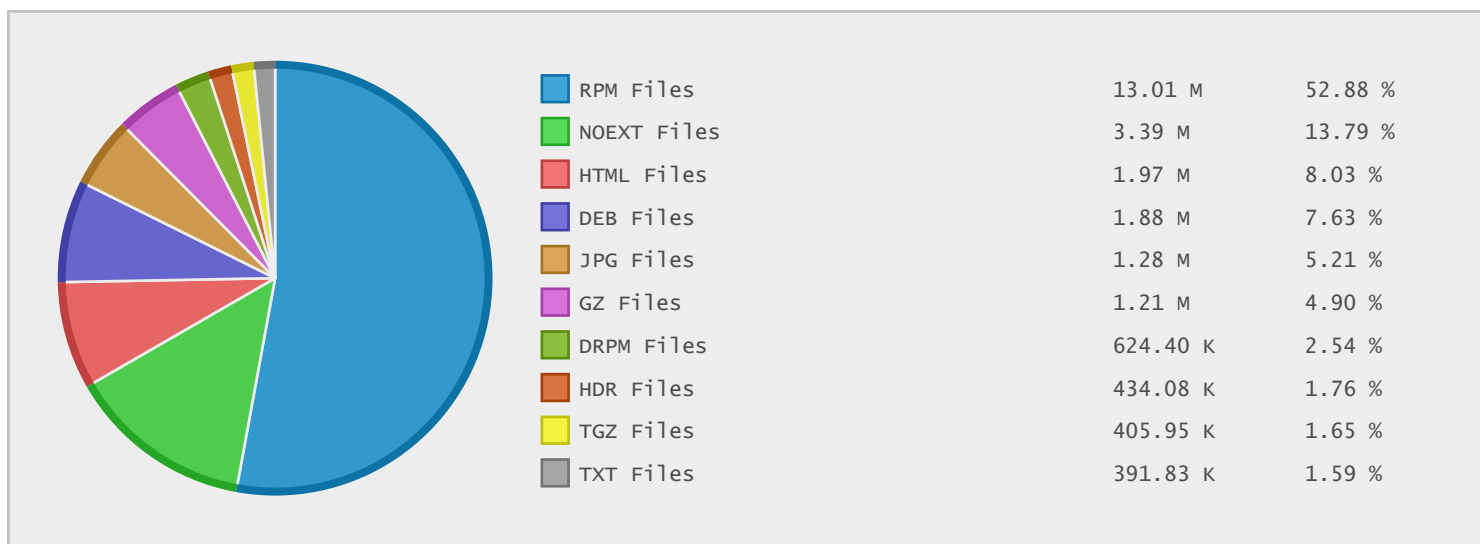

Top 10 File Categories Sorted By Disk Space

Last 12 Months Modified Disk Space History

Last 10 Years Modified Disk Space History

Last 10 Years Modified File Count History

Top 10 File Extensions Sorted By Disk Space

Top 10 File Extensions Sorted By Number of Files

Top 10 File Categories Sorted by Disk Space

Category	Files	Data	Data (%)
Linux Package Files	15616767	25.49 TB	55.80 %
Disk Image Files	19047	8.65 TB	18.93 %
Archive Files	2655610	8.15 TB	17.84 %
Program Files	118367	817.63 GB	1.75 %
Miscellaneous Files	4293793	811.27 GB	1.73 %
Video Files	5979	517.39 GB	1.11 %
Image Files	1743449	433.18 GB	0.93 %
Music Files	36576	315.37 GB	0.67 %
Data Files	1440711	242.67 GB	0.52 %
Internet Files	2107760	103.43 GB	0.22 %