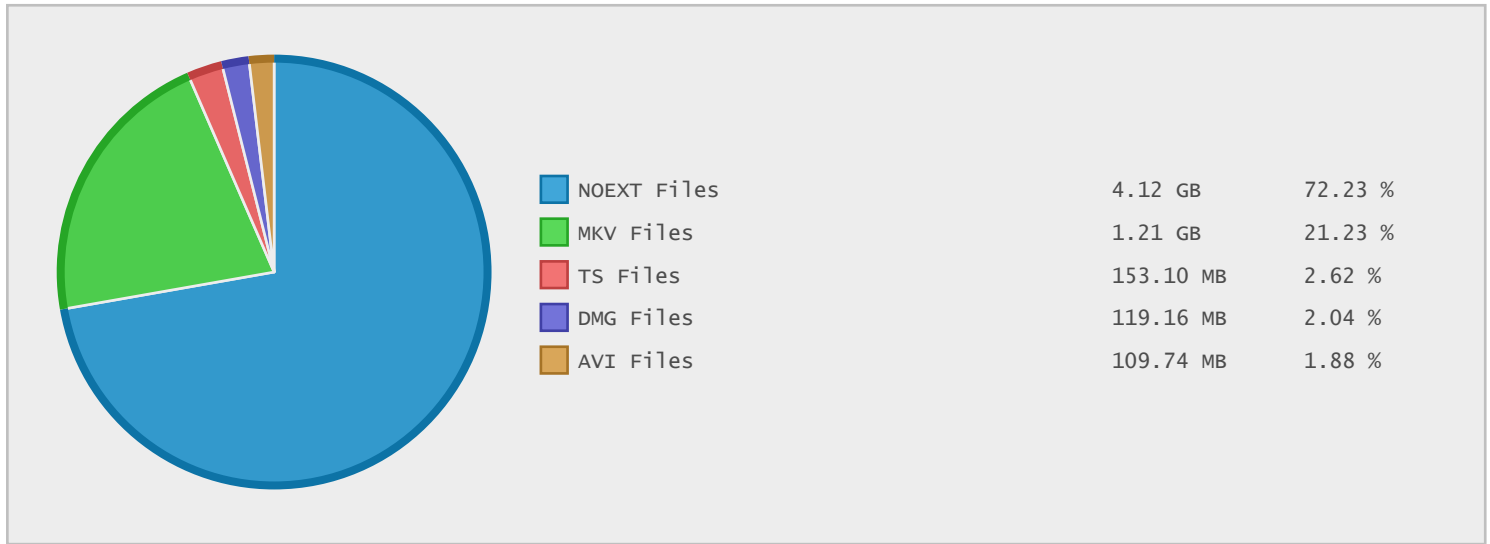

Top 10 File Categories Sorted By Disk Space

Last 12 Months Modified Disk Space History

Last 10 Years Modified Disk Space History

Last 10 Years Modified File Count History

Top 10 File Extensions Sorted By Disk Space