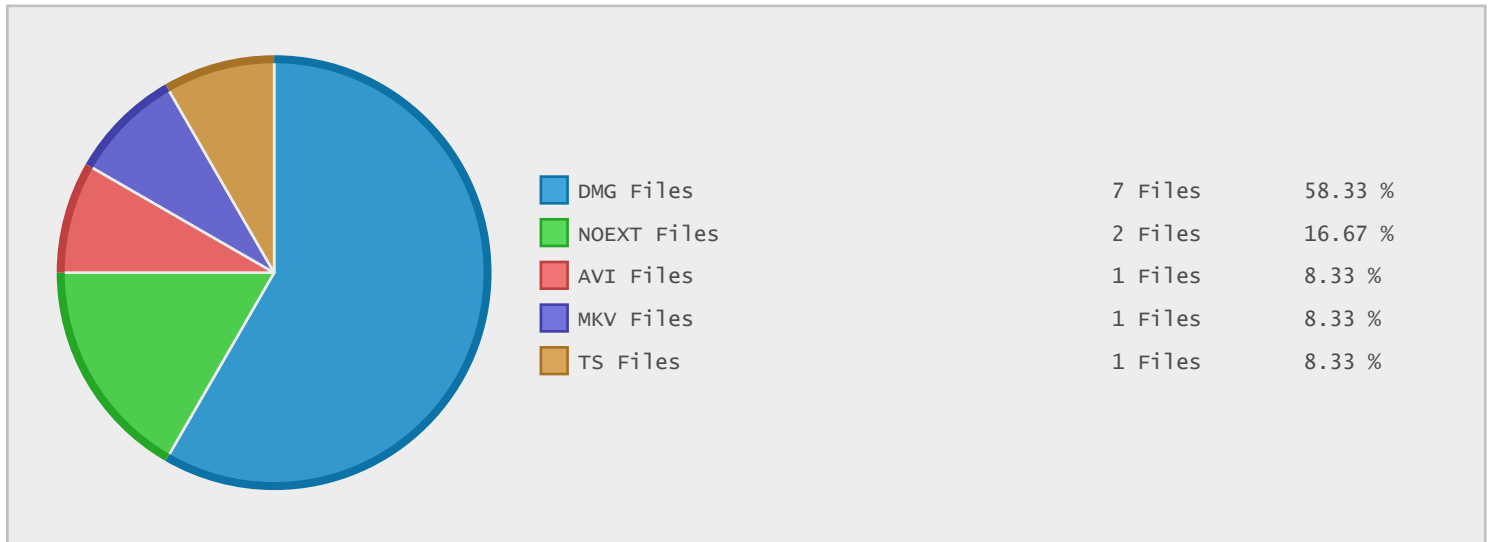

Top 10 File Categories Sorted By Disk Space

Last 12 Months Modified Disk Space History

Last 10 Years Modified Disk Space History

Last 10 Years Modified File Count History

Top 10 File Extensions Sorted By Disk Space

Top 10 File Extensions Sorted By Number of Files

Top 10 File Categories Sorted by Disk Space

| Category | Files | Data | Data (%) |
|---------------------|-------|-----------|----------|
| Miscellaneous Files | 2 | 4.12 GB | 72.23 % |
| Video Files | 2 | 1.32 GB | 23.11 % |
| Data Files | 1 | 153.10 MB | 2.62 % |
| Disk Image Files | 7 | 119.16 MB | 2.04 % |