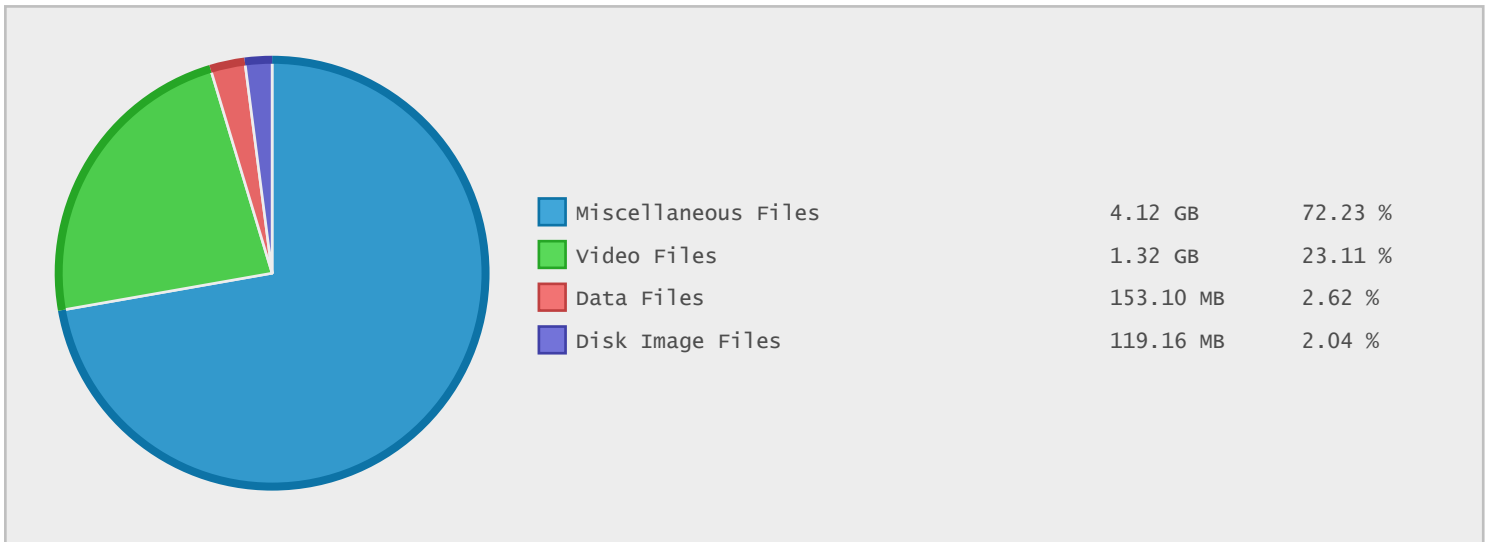

Improvare Hosting - FTP Site Statistics

Property	Value
FTP Server	ftp.imp.ch
Description	Improvare Hosting
Country	Switzerland
Scan Date	14/May/2014
Total Dirs	6
Total Files	12
Total Data	5.70 GB

Top 20 Directories Sorted by Disk Space

Name	Dirs	Files	Data	Data (%)
/	6	12	5.70 GB	100.00 %
/pub	2	12	5.70 GB	100.00 %
/pub/opencpn	0	7	119.16 MB	2.04 %
/pub/cam	0	1	109.74 MB	1.88 %
/incoming	0	0	0 Bytes	0.00 %
/private	0	0	0 Bytes	0.00 %
/tmp	0	0	0 Bytes	0.00 %

Top 10 File Categories Sorted By Disk Space