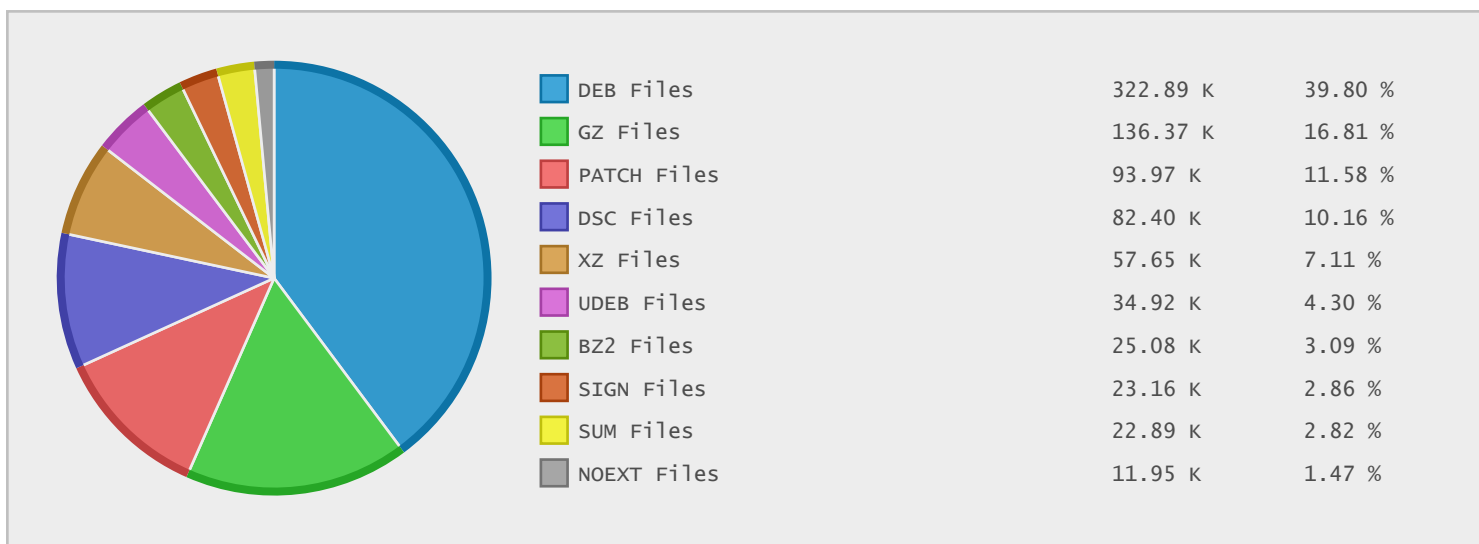

Top 10 File Categories Sorted By Disk Space

Last 12 Months Modified Disk Space History

Last 10 Years Modified Disk Space History

Total:	1119.97 GB
Average:	112.00 GB
Maximum:	320.04 GB
Minimum:	3.58 GB
From:	2006
To:	2015

Last 10 Years Modified File Count History

Total:	722198 Files
Average:	72220 Files
Maximum:	202993 Files
Minimum:	3895 Files
From:	2006
To:	2015

Top 10 File Extensions Sorted By Disk Space

Top 10 File Extensions Sorted By Number of Files