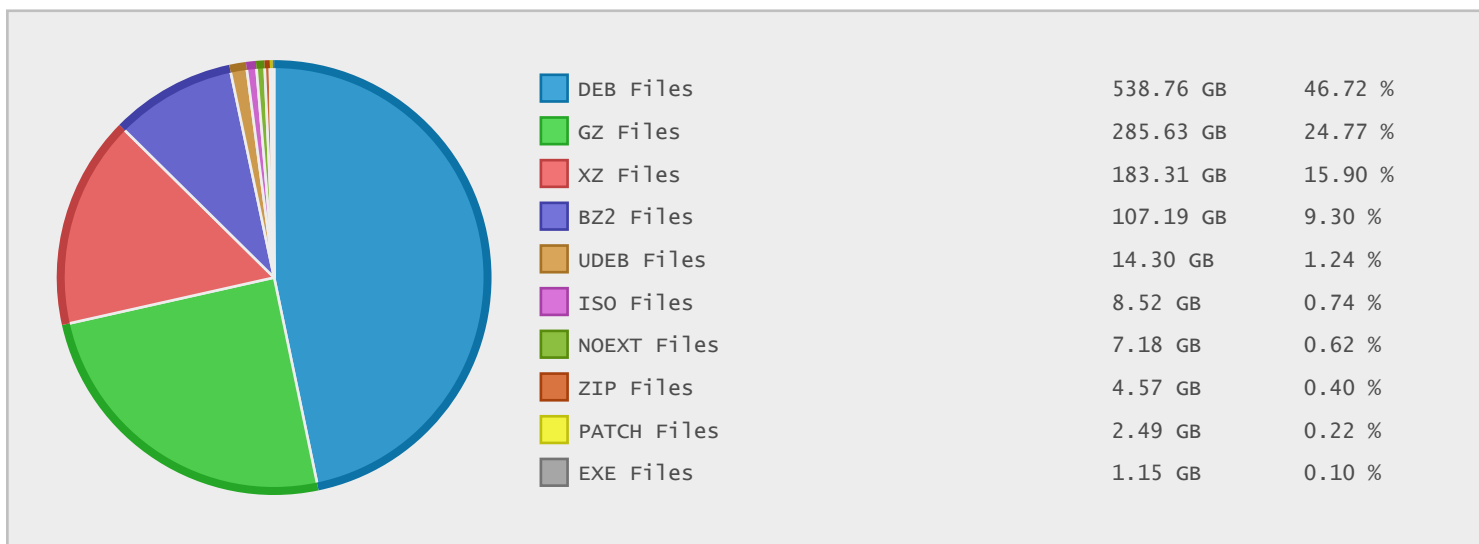

Top 10 File Categories Sorted By Disk Space

Last 12 Months Modified Disk Space History

Last 10 Years Modified Disk Space History

Total:	1119.97 GB
Average:	112.00 GB
Maximum:	320.04 GB
Minimum:	3.58 GB
From:	2006
To:	2015

Last 10 Years Modified File Count History

Total:	722198 Files
Average:	72220 Files
Maximum:	202993 Files
Minimum:	3895 Files
From:	2006
To:	2015

Top 10 File Extensions Sorted By Disk Space

Top 10 File Extensions Sorted By Number of Files