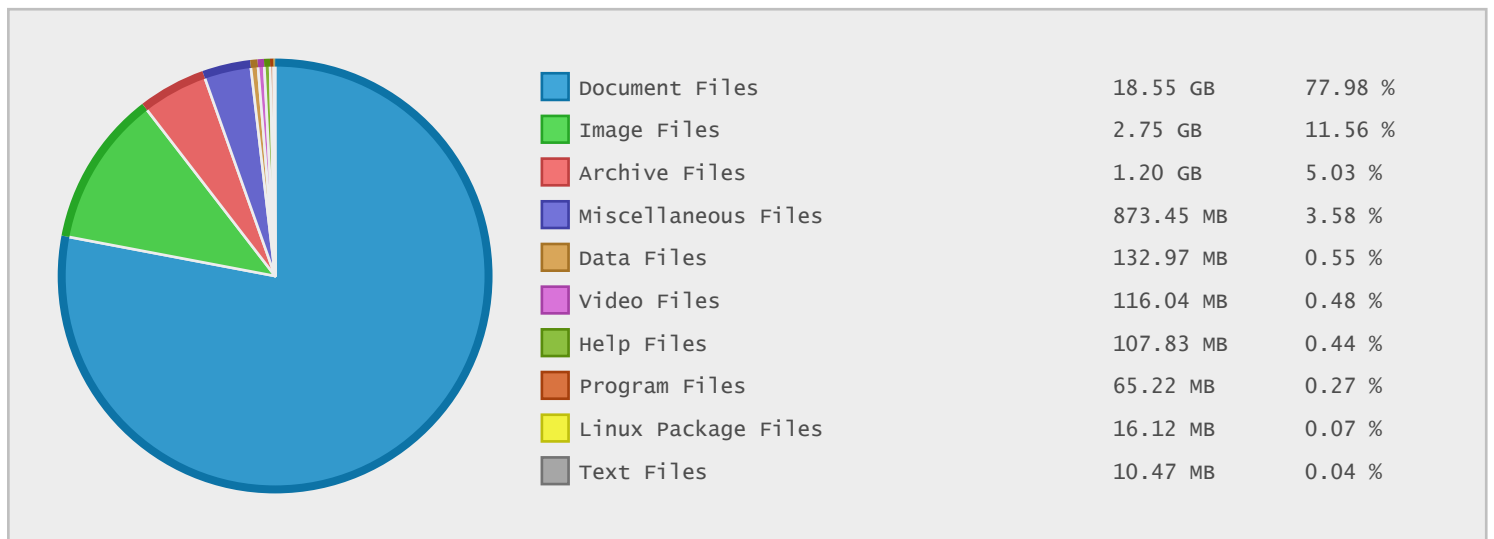

University of Stuttgart - FTP Site Statistics

Property	Value
FTP Server	ftp.informatik.uni-stuttgart.de
Description	University of Stuttgart
Country	Germany
Scan Date	17/Nov/2015
Total Dirs	7,657
Total Files	64,849
Total Data	23.82 GB

Top 10 File Categories Sorted By Disk Space

Last 12 Months Modified Disk Space History

Last 10 Years Modified Disk Space History

Total:	19.11 GB
Average:	1.91 GB
Maximum:	6.33 GB
Minimum:	0.22 GB
From:	2006
To:	2015

Last 10 Years Modified File Count History

Total:	34334 Files
Average:	3433 Files
Maximum:	11686 Files
Minimum:	944 Files
From:	2006
To:	2015

Top 10 File Extensions Sorted By Disk Space

Top 10 File Extensions Sorted By Number of Files