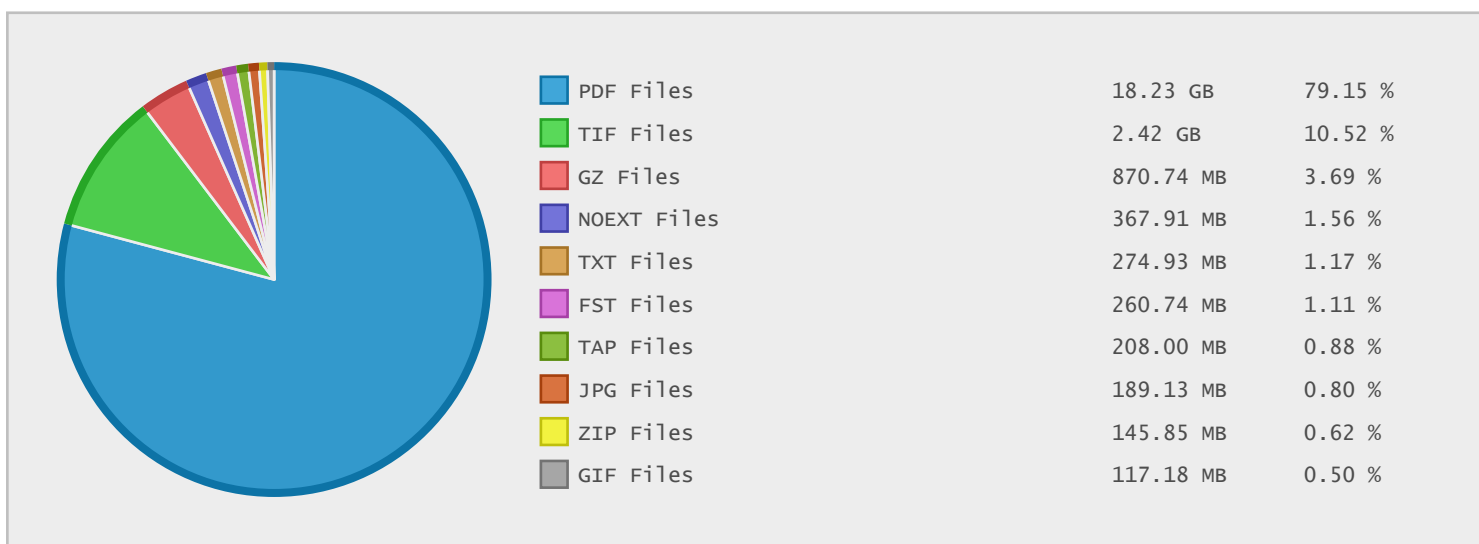

Top 10 File Categories Sorted By Disk Space

Last 12 Months Modified Disk Space History

Last 10 Years Modified Disk Space History

Total:	19.11 GB
Average:	1.91 GB
Maximum:	6.33 GB
Minimum:	0.22 GB
From:	2006
To:	2015

Last 10 Years Modified File Count History

Total:	34334 Files
Average:	3433 Files
Maximum:	11686 Files
Minimum:	944 Files
From:	2006
To:	2015

Top 10 File Extensions Sorted By Disk Space

Top 10 File Extensions Sorted By Number of Files