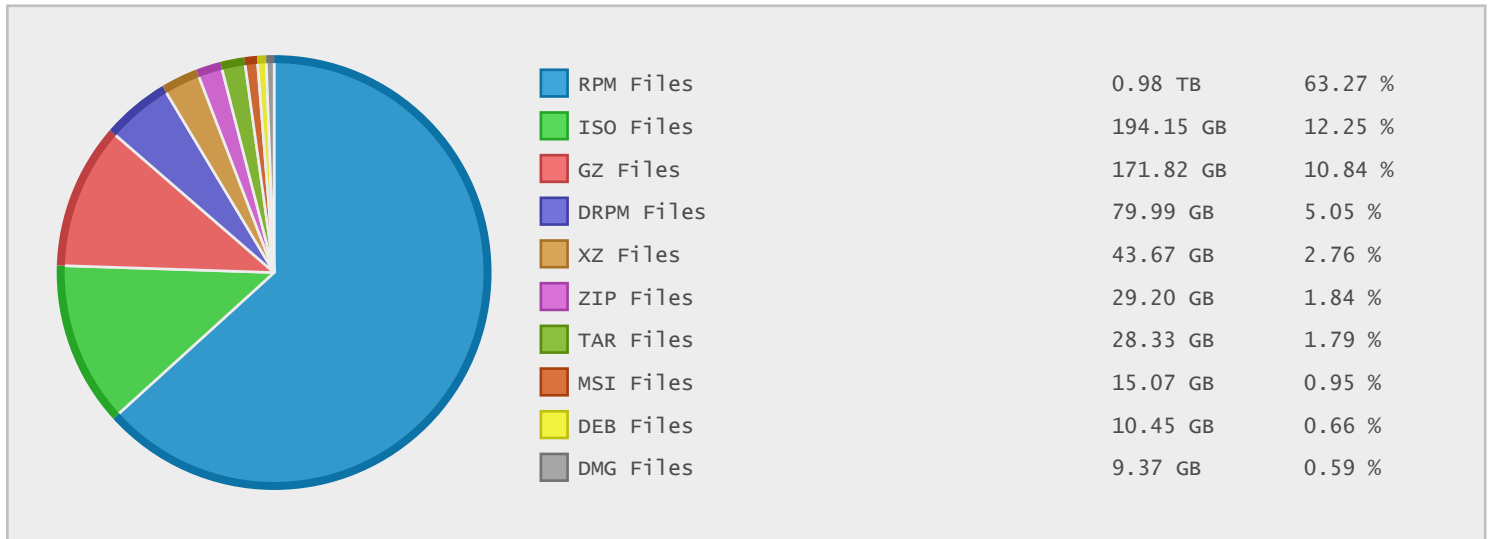

Top 20 Directories Sorted by Disk Space

Name	Dirs	Files	Data	Data (%)
/	2970	938893	1.56 TB	100.00 %
/Mirror	2965	938864	1.56 TB	> 99.99 %
/Mirror/Fedora	1234	890342	1.11 TB	71.09 %
/Mirror/Fedora/linux	1233	890342	1.11 TB	71.09 %
/Mirror/Fedora/linux/releases	1096	505958	662.75 GB	41.36 %
/Mirror/Fedora/linux/updates	135	384384	476.36 GB	29.73 %
/Mirror/Mysql	52	11549	294.37 GB	18.37 %
/Mirror/Mysql/Downloads	44	11540	294.37 GB	18.37 %
/Mirror/Fedora/linux/releases/20	332	148226	207.39 GB	12.94 %
/Mirror/Fedora/linux/releases/20/Every...	204	123489	164.16 GB	10.25 %
/Mirror/Fedora/linux/updates/20	24	124472	145.35 GB	9.07 %
/Mirror/Fedora/linux/releases/15	57	121177	130.52 GB	8.15 %
/Mirror/Fedora/linux/releases/19	219	95985	127.29 GB	7.94 %
/Mirror/Fedora/linux/updates/19	18	86251	117.50 GB	7.33 %
/Mirror/Fedora/linux/releases/18	218	91741	114.96 GB	7.18 %
/Mirror/Fedora/linux/releases/19/Every...	130	80014	104.93 GB	6.55 %
/Mirror/Fedora/linux/releases/15/Every...	17	105133	101.54 GB	6.34 %
/Mirror/Fedora/linux/updates/18	12	70861	93.79 GB	5.85 %
/Mirror/Fedora/linux/releases/18/Every...	132	74917	93.01 GB	5.81 %
/Mirror/CentOS	194	30796	83.75 GB	5.23 %

Top 10 File Categories Sorted By Disk Space

Last 12 Months Modified Disk Space History

Last 10 Years Modified Disk Space History

Last 10 Years Modified File Count History

Top 10 File Extensions Sorted By Disk Space

Top 10 File Extensions Sorted By Number of Files

Top 10 File Categories Sorted by Disk Space

Category	Files	Data	Data (%)
Linux Package Files	860970	1.07 TB	68.21 %
Archive Files	6473	277.83 GB	17.34 %
Disk Image Files	360	205.98 GB	12.86 %
windows Package Files	334	15.07 GB	0.94 %
Image Files	299	5.84 GB	0.36 %
Internet Files	63003	2.31 GB	0.14 %
Program Files	58	951.12 MB	0.06 %
Miscellaneous Files	1021	763.53 MB	0.05 %
Help Files	41	377.36 MB	0.02 %
Video Files	6	192.90 MB	0.01 %