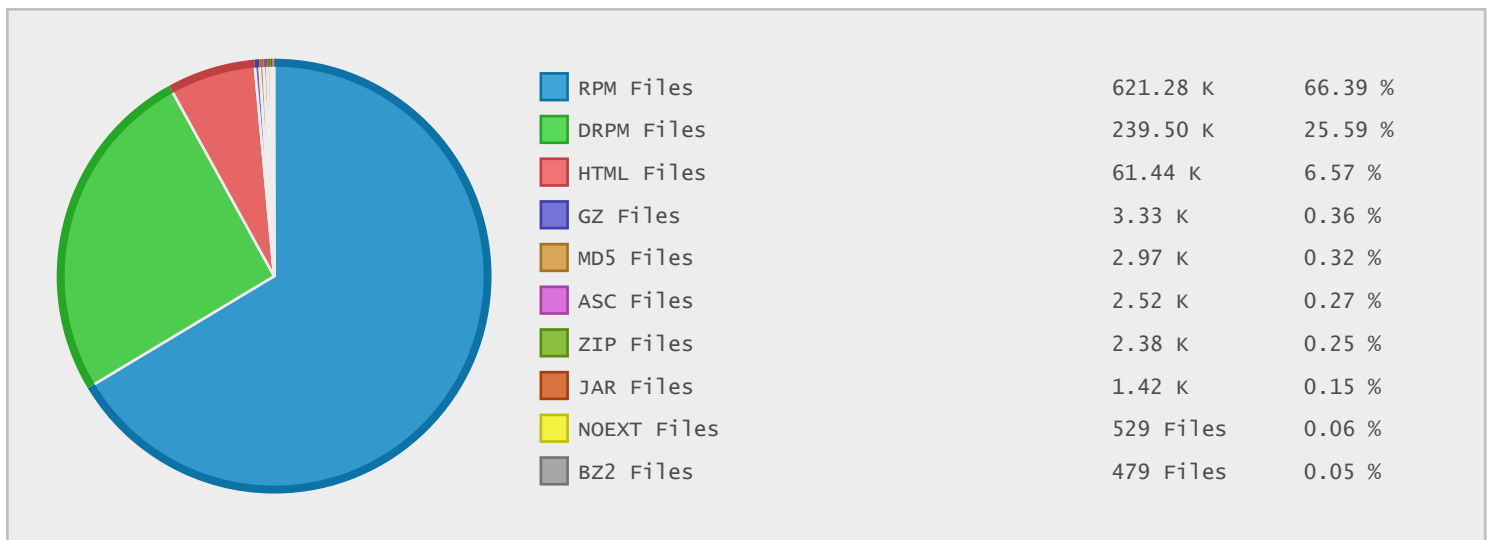

Top 20 Directories Sorted by Disk Space

Name	Dirs	Files	Data	Data (%)
/	2970	938893	1.56 TB	100.00 %
/Mirror	2965	938864	1.56 TB	> 99.99 %
/Mirror/Fedora	1234	890342	1.11 TB	71.09 %
/Mirror/Fedora/linux	1233	890342	1.11 TB	71.09 %
/Mirror/Fedora/linux/releases	1096	505958	662.75 GB	41.36 %
/Mirror/Fedora/linux/updates	135	384384	476.36 GB	29.73 %
/Mirror/Mysql	52	11549	294.37 GB	18.37 %
/Mirror/Mysql/Downloads	44	11540	294.37 GB	18.37 %
/Mirror/Fedora/linux/releases/20	332	148226	207.39 GB	12.94 %
/Mirror/Fedora/linux/releases/20/Every...	204	123489	164.16 GB	10.25 %
/Mirror/Fedora/linux/updates/20	24	124472	145.35 GB	9.07 %
/Mirror/Fedora/linux/releases/15	57	121177	130.52 GB	8.15 %
/Mirror/Fedora/linux/releases/19	219	95985	127.29 GB	7.94 %
/Mirror/Fedora/linux/updates/19	18	86251	117.50 GB	7.33 %
/Mirror/Fedora/linux/releases/18	218	91741	114.96 GB	7.18 %
/Mirror/Fedora/linux/releases/19/Every...	130	80014	104.93 GB	6.55 %
/Mirror/Fedora/linux/releases/15/Every...	17	105133	101.54 GB	6.34 %
/Mirror/Fedora/linux/updates/18	12	70861	93.79 GB	5.85 %
/Mirror/Fedora/linux/releases/18/Every...	132	74917	93.01 GB	5.81 %
/Mirror/CentOS	194	30796	83.75 GB	5.23 %

Top 10 File Categories Sorted By Disk Space

Last 12 Months Modified Disk Space History

Last 10 Years Modified Disk Space History

Last 10 Years Modified File Count History

Top 10 File Extensions Sorted By Disk Space

Top 10 File Extensions Sorted By Number of Files

Top 10 File Categories Sorted by Disk Space

Category	Files	Data	Data (%)
Linux Package Files	860970	1.07 TB	68.21 %
Archive Files	6473	277.83 GB	17.34 %
Disk Image Files	360	205.98 GB	12.86 %
windows Package Files	334	15.07 GB	0.94 %
Image Files	299	5.84 GB	0.36 %
Internet Files	63003	2.31 GB	0.14 %
Program Files	58	951.12 MB	0.06 %
Miscellaneous Files	1021	763.53 MB	0.05 %
Help Files	41	377.36 MB	0.02 %
Video Files	6	192.90 MB	0.01 %