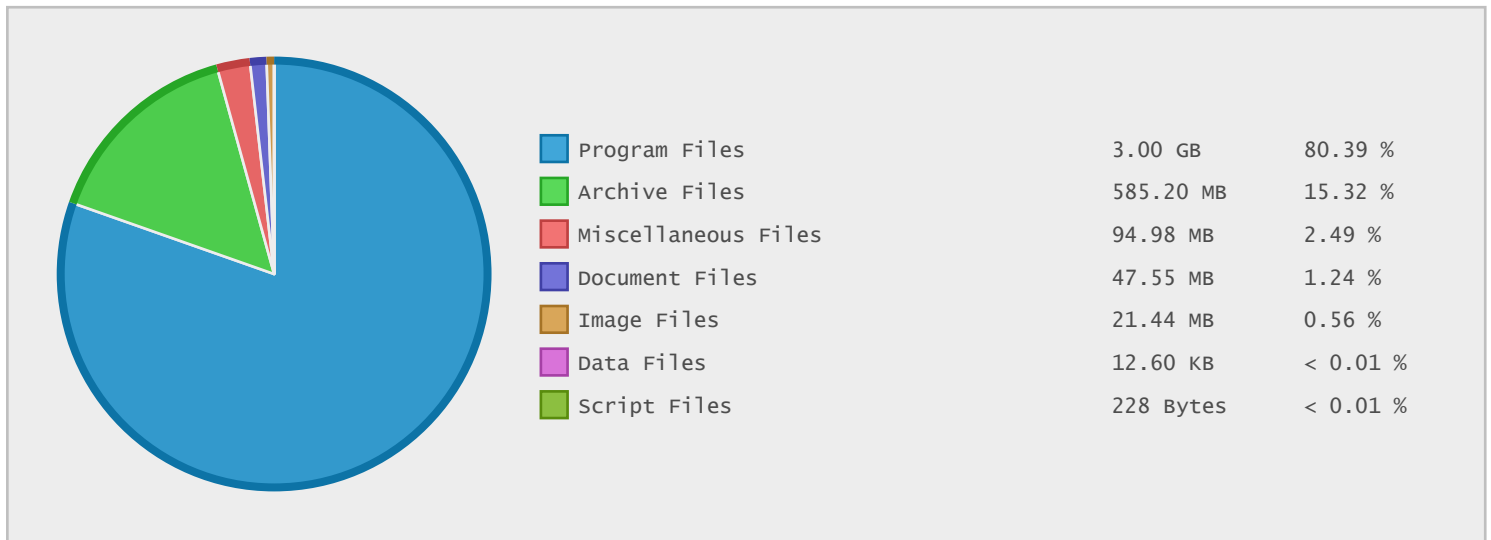

KEB Group Archive - FTP Site Statistics

Property	Value
FTP Server	ftp.keb.de
Description	KEB Group Archive
Country	Germany
Scan Date	17/Nov/2015
Total Dirs	21
Total Files	265
Total Data	3.73 GB

Top 20 Directories Sorted by Disk Space

Name	Dirs	Files	Data	Data (%)
/	21	265	3.73 GB	100.00 %
/combivis6	18	233	3.18 GB	85.26 %
/combivis6/Version 6.2.3.0	0	5	853.09 MB	22.33 %
/combivis6/Version 6.2.2.0	0	4	669.15 MB	17.52 %
/combivis6/cv_studio_hmi	1	5	580.13 MB	15.19 %
/combivis5	0	26	561.83 MB	14.71 %
/combivis6/GatewaySetup	0	2	58.99 MB	1.54 %
/combivis6/ConfiguratorDatabase	8	189	47.51 MB	1.24 %
/combivis6/ConfiguratorDatabase/Config...	4	121	46.93 MB	1.23 %
/combivis6/PLC	1	7	33.53 MB	0.88 %
/combivis6/ConfiguratorDatabase/Config...	0	1	23.78 MB	0.62 %
/combivis6/ConfiguratorDatabase/Config...	0	87	12.15 MB	0.32 %
/combivis6/ConfiguratorDatabase/Config...	0	31	10.94 MB	0.29 %
/combivis6/DocumentDatabase	0	2	1.39 MB	0.04 %
/combivis37	0	6	1.30 MB	0.03 %
/combivis6/cv_studio_hmi/patches	0	3	958.10 KB	0.02 %
/combivis6/Hotfix_6.3.0.0	0	3	756.10 KB	0.02 %
/combivis6/ConfiguratorDatabase/LogicD...	2	66	560.80 KB	0.01 %
/combivis6/ConfiguratorDatabase/LogicD...	0	65	307.74 KB	< 0.01 %
/combivis6/ConfiguratorDatabase/LogicD...	0	1	253.05 KB	< 0.01 %

Top 10 File Categories Sorted By Disk Space