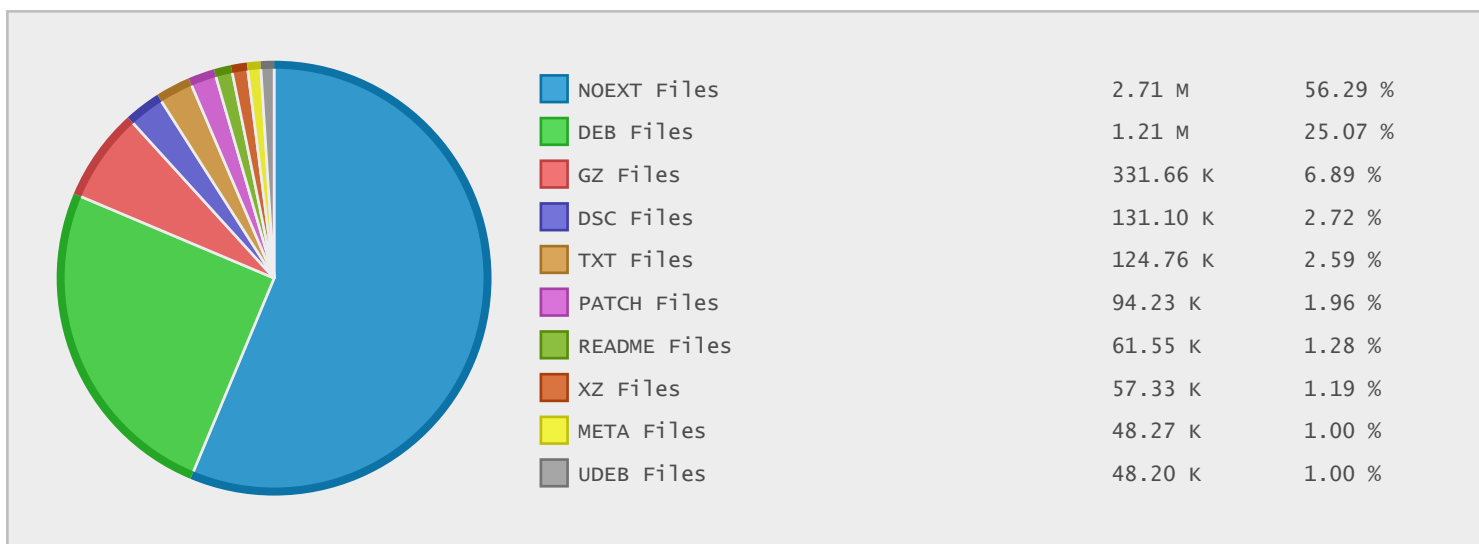

Top 10 File Categories Sorted By Disk Space

Last 12 Months Modified Disk Space History

Last 10 Years Modified Disk Space History

Total:	2284.38 GB
Average:	228.44 GB
Maximum:	662.39 GB
Minimum:	6.63 GB
From:	2006
To:	2015

Last 10 Years Modified File Count History

Total:	4846277 ...
Average:	484628 Files
Maximum:	2266154 ...
Minimum:	30159 Files
From:	2006
To:	2015

Top 10 File Extensions Sorted By Disk Space

Top 10 File Extensions Sorted By Number of Files