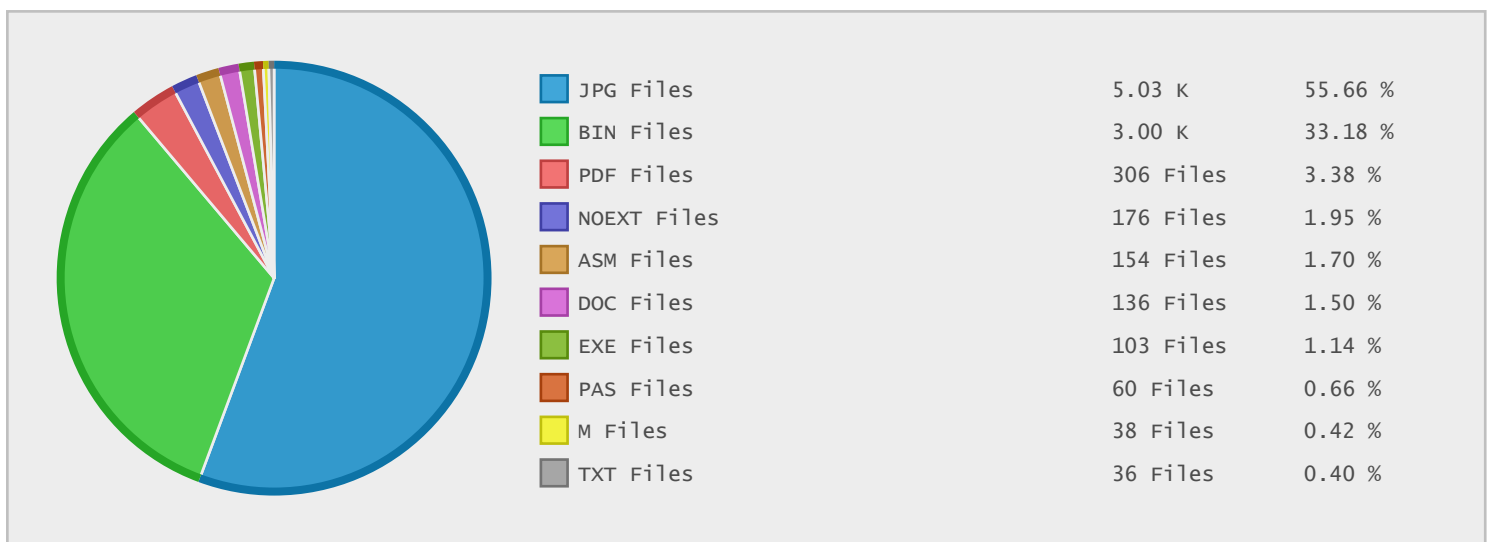

Top 10 File Categories Sorted By Disk Space

Last 12 Months Modified Disk Space History

Last 10 Years Modified Disk Space History

Last 10 Years Modified File Count History

Top 10 File Extensions Sorted By Disk Space

Top 10 File Extensions Sorted By Number of Files

Top 10 File Categories Sorted by Disk Space

Category	Files	Data	Data (%)
Image Files	5052	3.29 GB	29.97 %
Disk Image Files	4	2.65 GB	24.21 %
Archive Files	46	1.93 GB	17.62 %
Video Files	50	875.63 MB	7.80 %
Document Files	548	795.76 MB	7.09 %
Program Files	136	771.63 MB	6.87 %
Miscellaneous Files	266	310.86 MB	2.77 %
Data Files	3073	288.60 MB	2.57 %
Music Files	15	96.54 MB	0.86 %
Development Files	323	8.17 MB	0.07 %