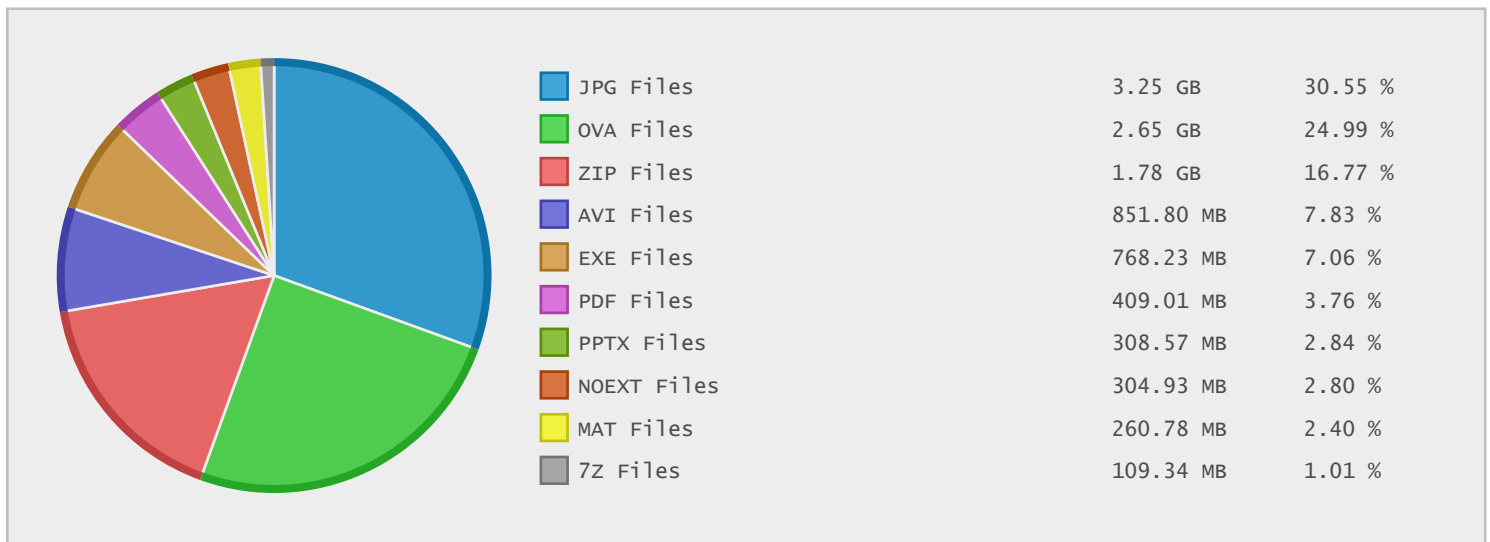

Top 10 File Categories Sorted By Disk Space

Last 12 Months Modified Disk Space History

Last 10 Years Modified Disk Space History

Last 10 Years Modified File Count History

Top 10 File Extensions Sorted By Disk Space

Top 10 File Extensions Sorted By Number of Files

Top 10 File Categories Sorted by Disk Space

Category	Files	Data	Data (%)
Image Files	5052	3.29 GB	29.97 %
Disk Image Files	4	2.65 GB	24.21 %
Archive Files	46	1.93 GB	17.62 %
Video Files	50	875.63 MB	7.80 %
Document Files	548	795.76 MB	7.09 %
Program Files	136	771.63 MB	6.87 %
Miscellaneous Files	266	310.86 MB	2.77 %
Data Files	3073	288.60 MB	2.57 %
Music Files	15	96.54 MB	0.86 %
Development Files	323	8.17 MB	0.07 %