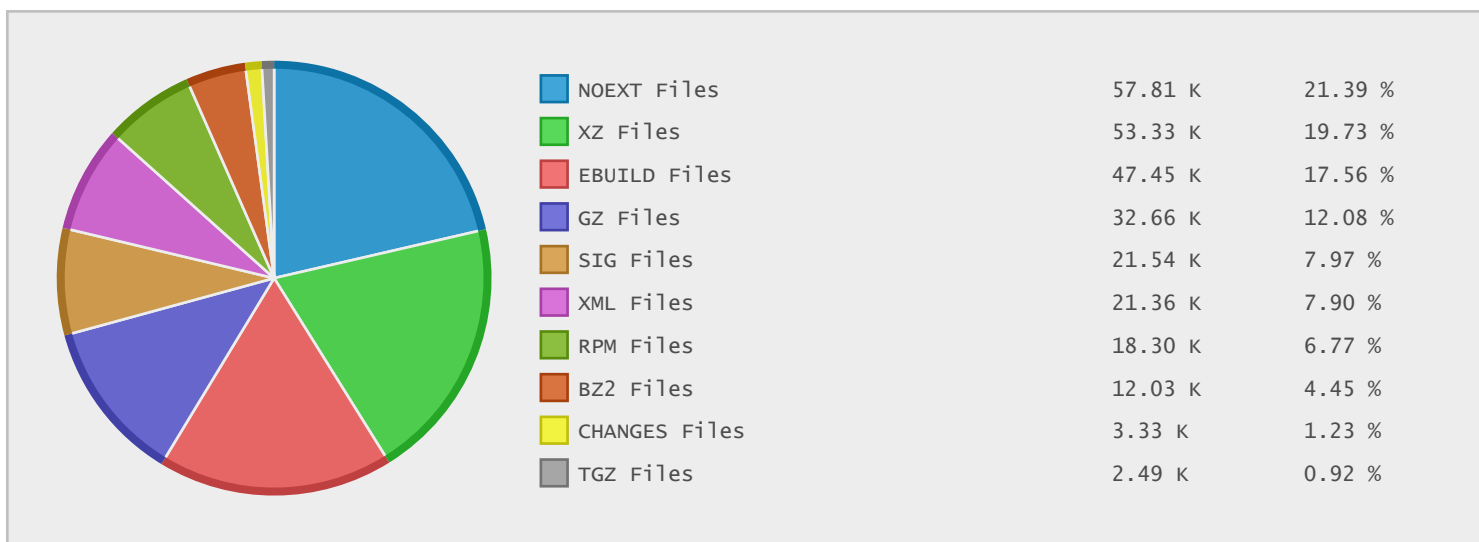

Top 10 File Categories Sorted By Disk Space

Last 12 Months Modified Disk Space History

Last 10 Years Modified Disk Space History

Total:	1426.58 GB
Average:	142.66 GB
Maximum:	292.94 GB
Minimum:	3.42 GB
From:	2007
To:	2016

Last 10 Years Modified File Count History

Total:	265116 Files
Average:	26512 Files
Maximum:	179092 Files
Minimum:	1748 Files
From:	2007
To:	2016

Top 10 File Extensions Sorted By Disk Space

Top 10 File Extensions Sorted By Number of Files