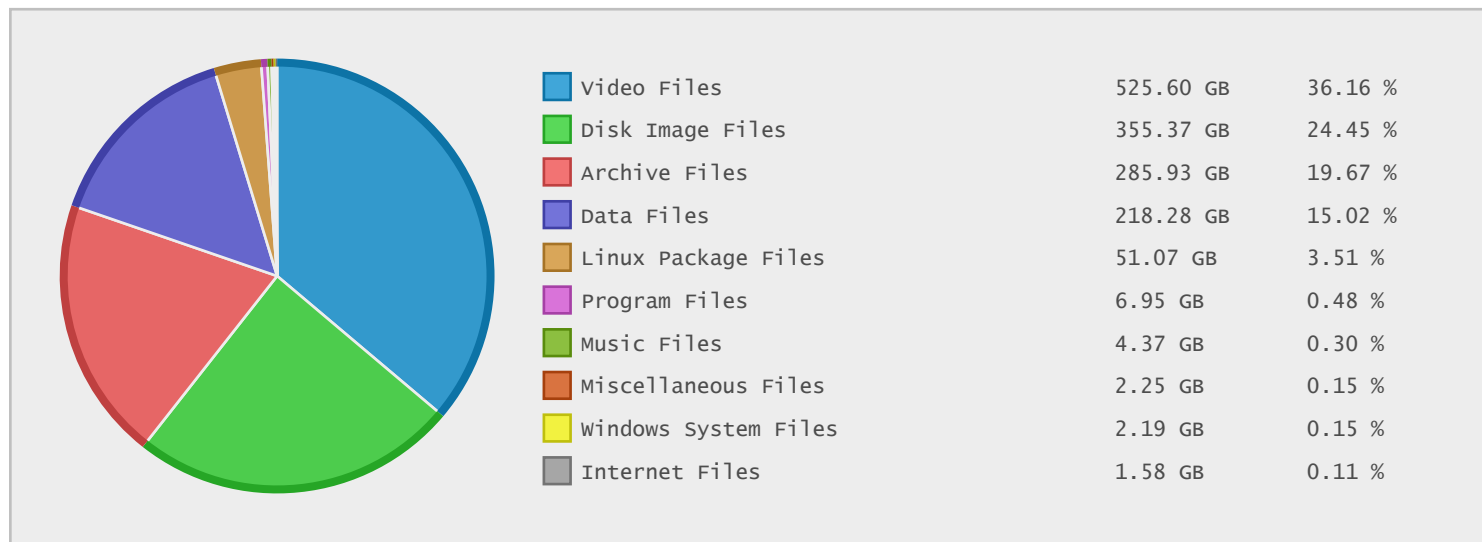

KLID Linux Software Archive - FTP Site Statistics

Property	Value
FTP Server	ftp.klid.dk
Description	KLID Linux Software Archive
Country	Denmark
Scan Date	04/Jan/2016
Total Dirs	30,372
Total Files	284,756
Total Data	1.42 TB

Top 20 Directories Sorted by Disk Space

Name	Dirs	Files	Data	Data (%)
/	30372	284756	1.42 TB	100.00 %
/video	137	1302	734.18 GB	50.44 %
/linuxmint	23	214	192.95 GB	13.26 %
/gentoo	53	74819	187.39 GB	12.87 %
/gentoo/distfiles	0	74437	186.29 GB	12.80 %
/linuxmint/stable	20	196	175.32 GB	12.04 %
/video/2012-03-17-krise	1	69	87.52 GB	6.01 %
/video/2011-08-01-demokrati	0	70	82.44 GB	5.66 %
/knoppix	14	987	59.42 GB	4.08 %
/pclinuxos	13	9177	46.46 GB	3.19 %
/archlinux	67	27031	45.22 GB	3.11 %
/gnu	879	18059	43.75 GB	3.01 %
/archlinux/pool	2	26956	42.65 GB	2.93 %
/video/2012-03-17-krise/background	0	22	35.61 GB	2.45 %
/sabayonlinux	128	607	34.60 GB	2.38 %
/video/2010-05-26-haand	0	34	32.79 GB	2.25 %
/pclinuxos12	9	8985	32.61 GB	2.24 %
/sabayonlinux/iso	3	88	32.28 GB	2.22 %
/pub1	50	122	32.08 GB	2.20 %
/pub1/ke1d	47	122	32.08 GB	2.20 %

Top 10 File Categories Sorted By Disk Space

Last 12 Months Modified Disk Space History

Last 10 Years Modified Disk Space History

Total:	1426.58 GB
Average:	142.66 GB
Maximum:	292.94 GB
Minimum:	3.42 GB
From:	2007
To:	2016

Last 10 Years Modified File Count History

Total:	265116 Files
Average:	26512 Files
Maximum:	179092 Files
Minimum:	1748 Files
From:	2007
To:	2016

Top 10 File Extensions Sorted By Disk Space

Top 10 File Extensions Sorted By Number of Files