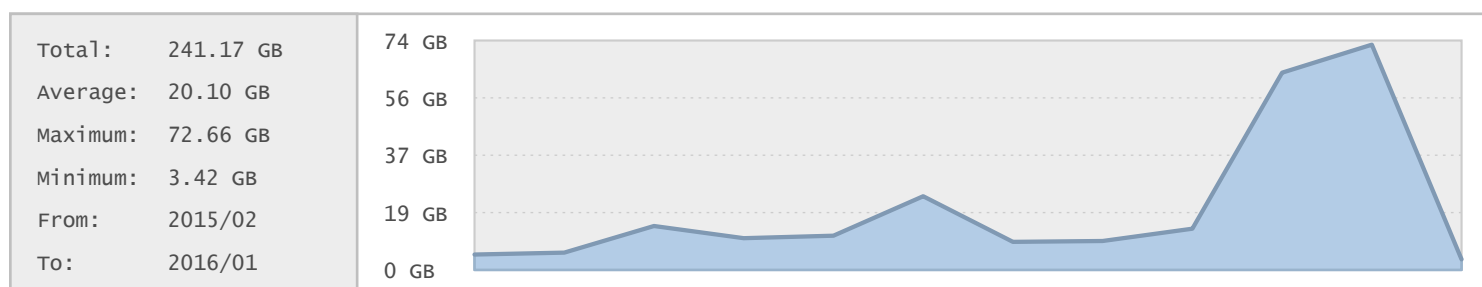

KLID Linux Software Archive - FTP Site Statistics

Property	Value
FTP Server	ftp.klid.dk
Description	KLID Linux Software Archive
Country	Denmark
Scan Date	04/Jan/2016
Total Dirs	30,372
Total Files	284,756
Total Data	1.42 TB

Top 20 Directories Sorted by Disk Space

Name	Dirs	Files	Data	Data (%)
/	30372	284756	1.42 TB	100.00 %
/video	137	1302	734.18 GB	50.44 %
/linuxmint	23	214	192.95 GB	13.26 %
/gentoo	53	74819	187.39 GB	12.87 %
/gentoo/distfiles	0	74437	186.29 GB	12.80 %
/linuxmint/stable	20	196	175.32 GB	12.04 %
/video/2012-03-17-krise	1	69	87.52 GB	6.01 %
/video/2011-08-01-demokrati	0	70	82.44 GB	5.66 %
/knoppix	14	987	59.42 GB	4.08 %
/pclinuxos	13	9177	46.46 GB	3.19 %
/archlinux	67	27031	45.22 GB	3.11 %
/gnu	879	18059	43.75 GB	3.01 %
/archlinux/pool	2	26956	42.65 GB	2.93 %
/video/2012-03-17-krise/background	0	22	35.61 GB	2.45 %
/sabayonlinux	128	607	34.60 GB	2.38 %
/video/2010-05-26-haand	0	34	32.79 GB	2.25 %
/pclinuxos12	9	8985	32.61 GB	2.24 %
/sabayonlinux/iso	3	88	32.28 GB	2.22 %
/pub1	50	122	32.08 GB	2.20 %
/pub1/ke1d	47	122	32.08 GB	2.20 %

Top 10 File Categories Sorted By Disk Space

Last 12 Months Modified Disk Space History

Last 10 Years Modified Disk Space History

Total:	1426.58 GB
Average:	142.66 GB
Maximum:	292.94 GB
Minimum:	3.42 GB
From:	2007
To:	2016

Last 10 Years Modified File Count History

Total:	265116 Files
Average:	26512 Files
Maximum:	179092 Files
Minimum:	1748 Files
From:	2007
To:	2016

Top 10 File Extensions Sorted By Disk Space

Top 10 File Extensions Sorted By Number of Files