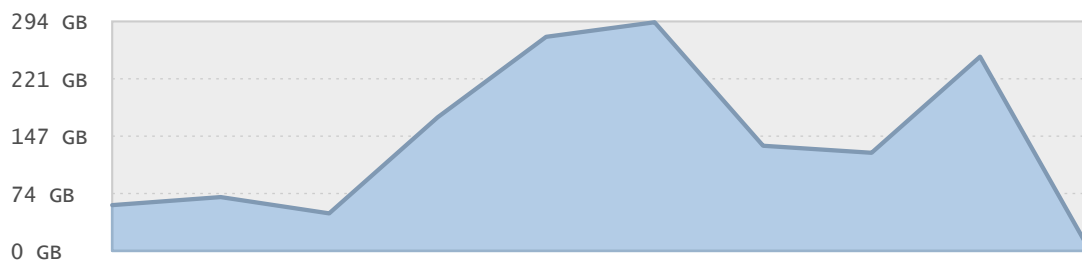

Top 10 File Categories Sorted By Disk Space

Last 12 Months Modified Disk Space History

Last 10 Years Modified Disk Space History

Total:	1426.58 GB
Average:	142.66 GB
Maximum:	292.94 GB
Minimum:	3.42 GB
From:	2007
To:	2016

Last 10 Years Modified File Count History

Total:	265116 Files
Average:	26512 Files
Maximum:	179092 Files
Minimum:	1748 Files
From:	2007
To:	2016

Top 10 File Extensions Sorted By Disk Space

Top 10 File Extensions Sorted By Number of Files