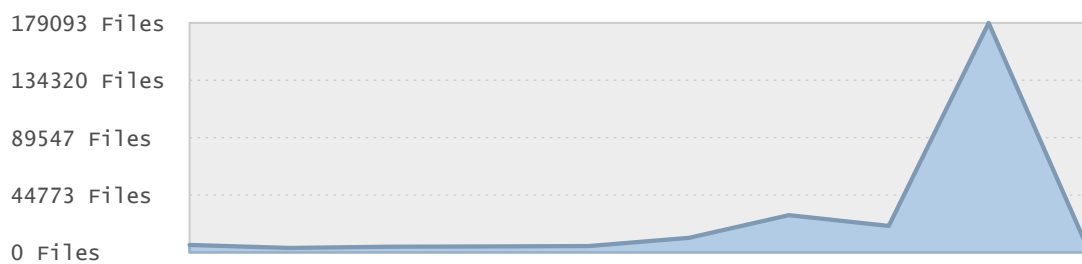

Top 10 File Categories Sorted By Disk Space

Last 12 Months Modified Disk Space History

Last 10 Years Modified Disk Space History

Total:	1426.58 GB
Average:	142.66 GB
Maximum:	292.94 GB
Minimum:	3.42 GB
From:	2007
To:	2016

Last 10 Years Modified File Count History

Total:	265116 Files
Average:	26512 Files
Maximum:	179092 Files
Minimum:	1748 Files
From:	2007
To:	2016

Top 10 File Extensions Sorted By Disk Space

Top 10 File Extensions Sorted By Number of Files