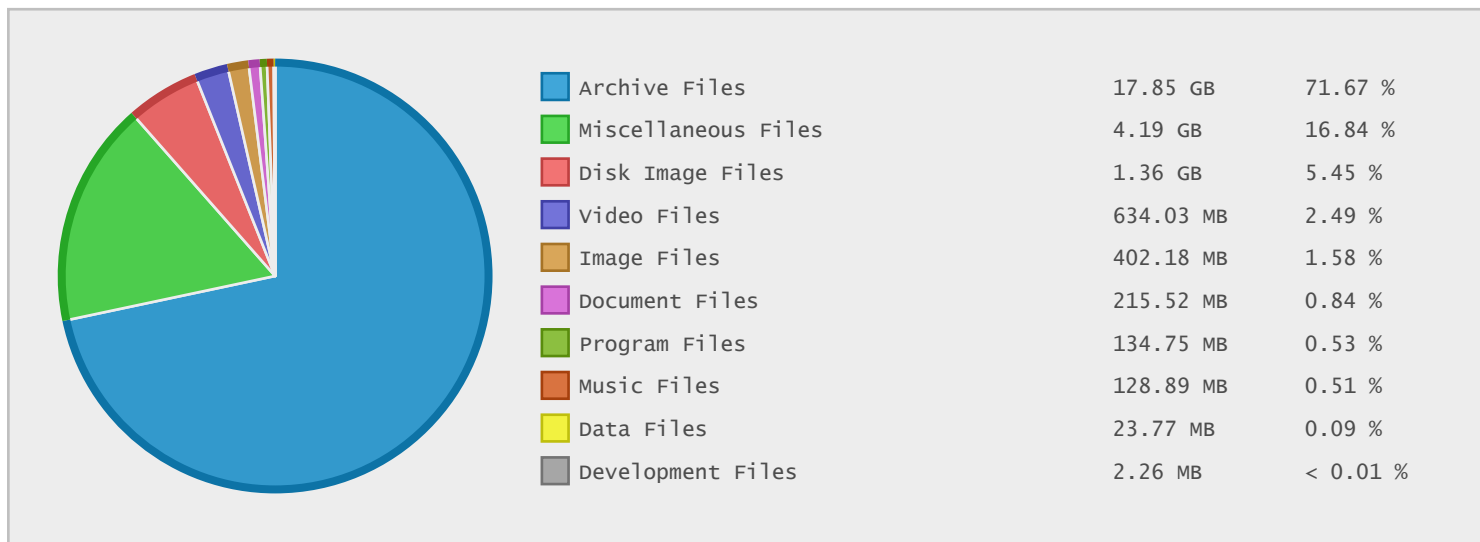

Technical University of Munich - FTP Site Statistics

Property	Value
FTP Server	ftp.ldv.e-technik.tu-muenchen.de
Description	Technical University of Munich
Country	Germany
Scan Date	23/May/2014
Total Dirs	54
Total Files	339
Total Data	24.91 GB

Top 20 Directories Sorted by Disk Space

Name	Dirs	Files	Data	Data (%)
/	54	339	24.91 GB	100.00 %
/dist	53	338	24.91 GB	> 99.99 %
/dist/notsm	0	1	7.40 GB	29.72 %
/dist/cpp	0	2	4.10 GB	16.47 %
/dist/trust	0	5	2.69 GB	10.78 %
/dist/rl	0	1	1.36 GB	5.45 %
/dist/Motion_Estimation	7	85	787.50 MB	3.09 %
/dist/Motion_Estimation/Testsequenzen	0	27	609.95 MB	2.39 %
/dist/transfer	0	3	331.97 MB	1.30 %
/dist/daedalus	1	39	193.83 MB	0.76 %
/dist/cif	0	5	187.32 MB	0.73 %
/dist/Motion_Estimation/Papers	5	55	157.55 MB	0.62 %
/dist/David	19	158	134.85 MB	0.53 %
/dist/David/3DSyntheseDemo2	17	144	95.00 MB	0.37 %
/dist/daedalus/miniblimps	0	35	79.73 MB	0.31 %
/dist/David/3DSyntheseDemo2/bin	11	60	54.83 MB	0.21 %
/dist/Scientific_Writing	0	5	51.94 MB	0.20 %
/dist/SFB_TR-28	0	1	42.05 MB	0.16 %
/dist/David/3DSyntheseDemo2/sounds	0	14	39.85 MB	0.16 %
/dist/David/sounds	0	14	39.85 MB	0.16 %

Top 10 File Categories Sorted By Disk Space