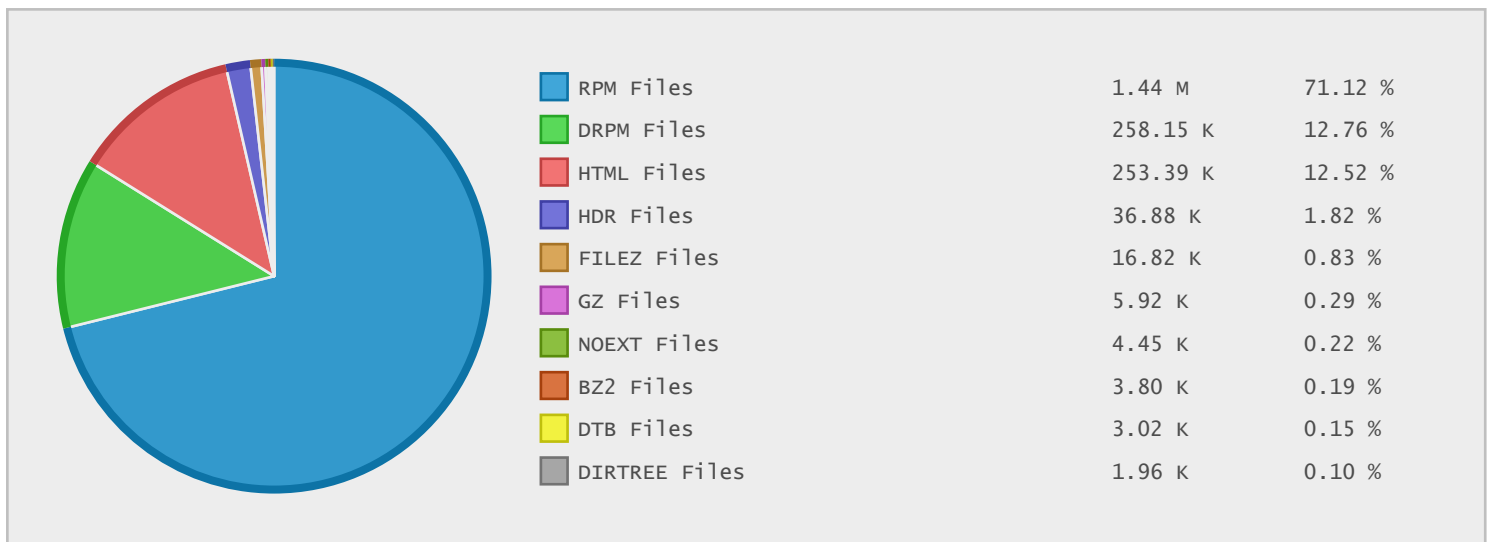

Top 10 File Extensions Sorted By Number of Files