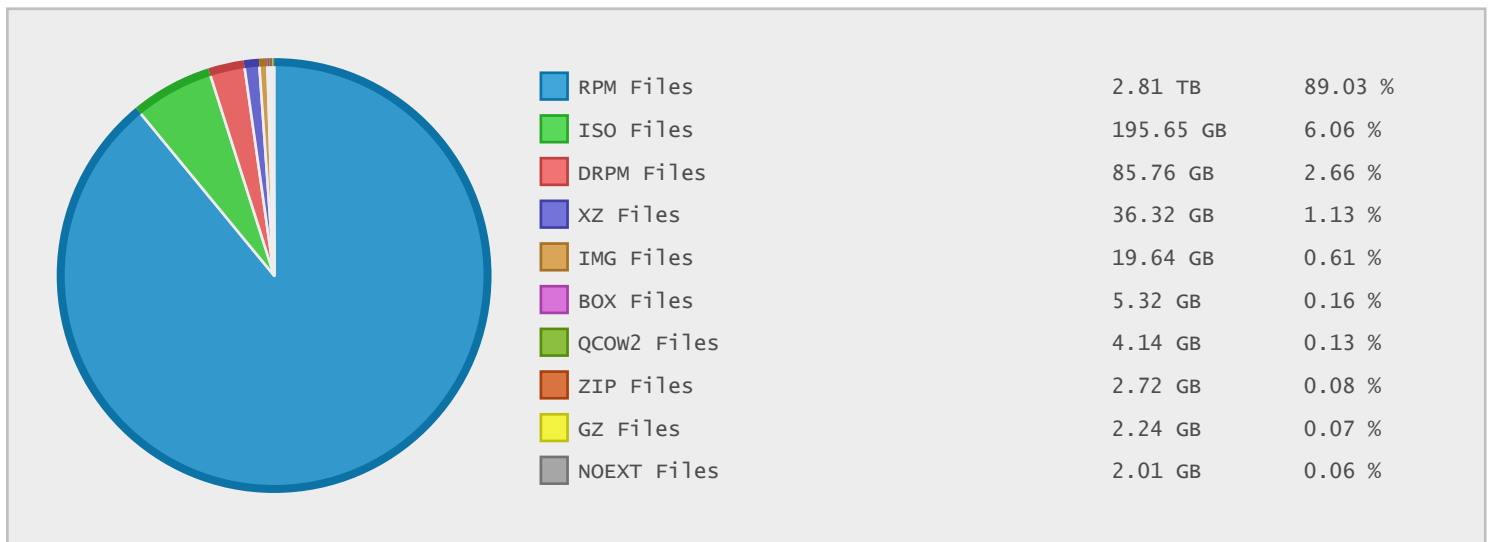

Top 10 File Categories Sorted By Disk Space

Last 12 Months Modified Disk Space History

Last 10 Years Modified Disk Space History

Last 10 Years Modified File Count History

Top 10 File Extensions Sorted By Disk Space