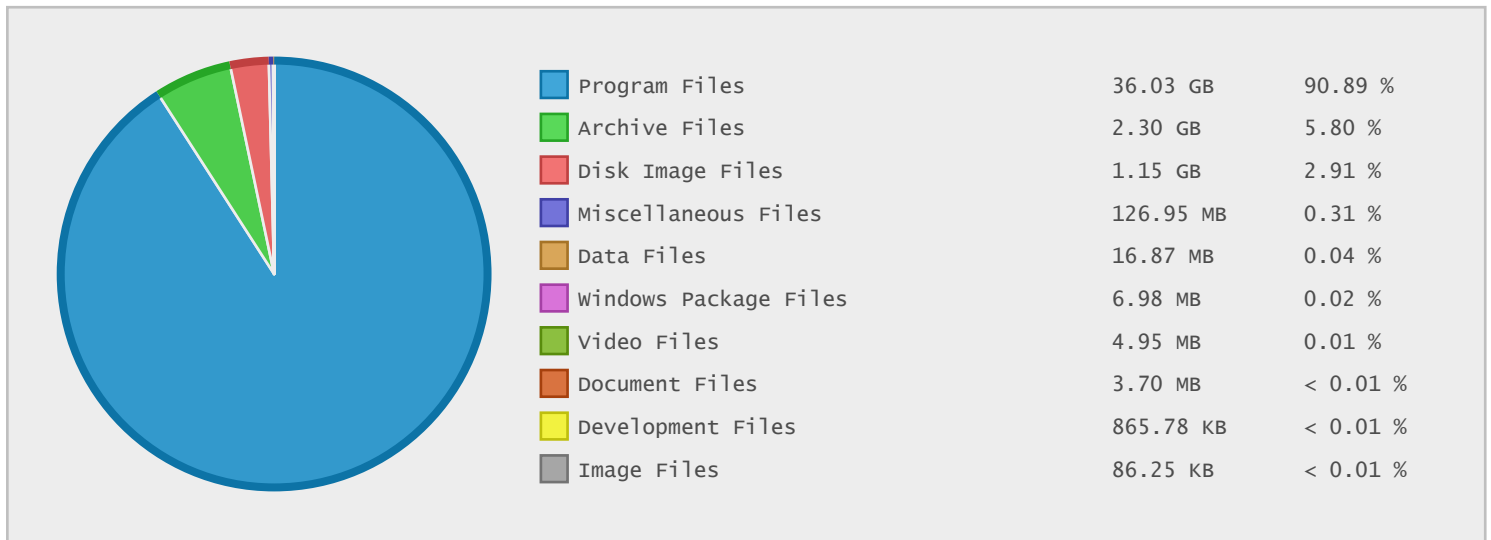

Logitech Software Archive - FTP Site Statistics

Property	Value
FTP Server	ftp.logitech.com
Description	Logitech Software Archive
Country	United States
Scan Date	29/Aug/2015
Total Dirs	116
Total Files	3,146
Total Data	39.64 GB

Top 20 Directories Sorted by Disk Space

Name	Dirs	Files	Data	Data (%)
/	116	3146	39.64 GB	100.00 %
/pub	115	3146	39.64 GB	100.00 %
/pub/techsupport	114	3146	39.64 GB	100.00 %
/pub/techsupport/quickcam	18	293	11.16 GB	28.16 %
/pub/techsupport/mouse	25	1310	11.01 GB	27.78 %
/pub/techsupport/gaming	1	168	6.01 GB	15.15 %
/pub/techsupport/audio	10	115	3.29 GB	8.29 %
/pub/techsupport/audio/voip	0	110	3.14 GB	7.91 %
/pub/techsupport/joystick	2	687	1.59 GB	4.00 %
/pub/techsupport/keyboards	9	208	1.44 GB	3.64 %
/pub/techsupport/harmony	0	31	1.34 GB	3.37 %
/pub/techsupport/speakers	6	72	0.99 GB	2.49 %
/pub/techsupport/headsets	0	34	845.23 MB	2.08 %
/pub/techsupport/cameras	7	58	798.22 MB	1.97 %
/pub/techsupport/speakers/zcinema	0	28	798.03 MB	1.97 %
/pub/techsupport/mouse/mac	24	943	775.32 MB	1.91 %
/pub/techsupport/io_pen	0	16	589.22 MB	1.45 %
/pub/techsupport/cameras/pocket_digital	1	30	456.21 MB	1.12 %
/pub/techsupport/cameras/pocket_video	0	14	326.42 MB	0.80 %
/pub/techsupport/quickcam/cs820	0	10	313.84 MB	0.77 %

Top 10 File Categories Sorted By Disk Space