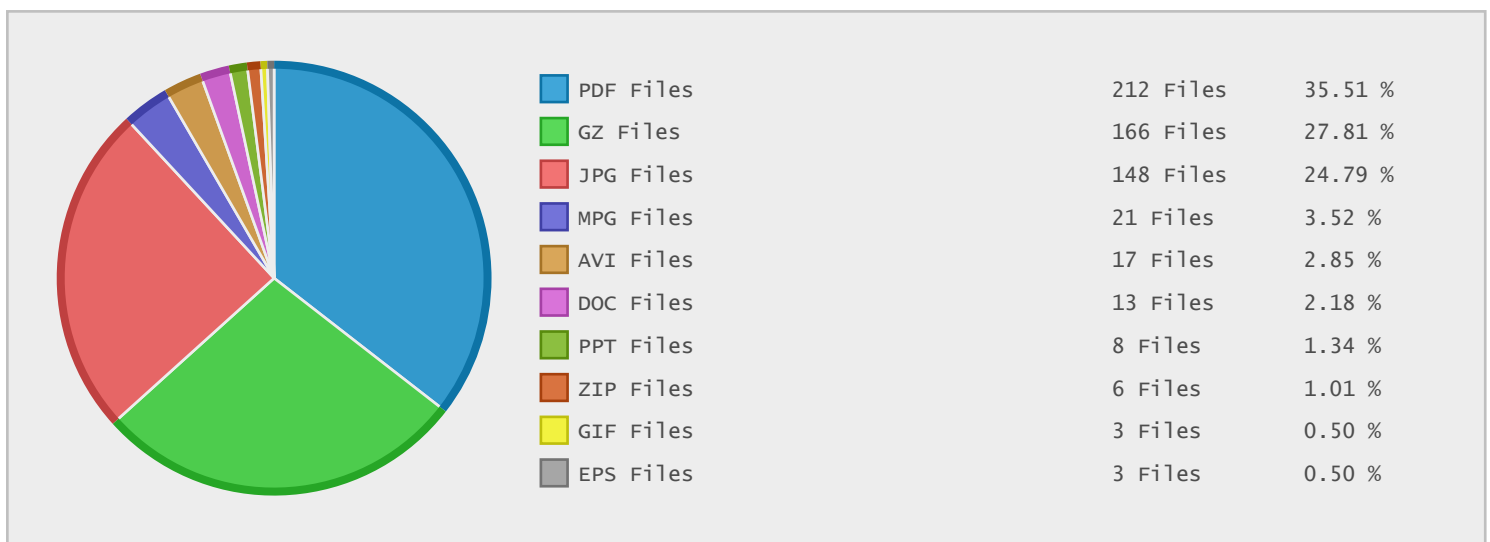

Top 10 File Categories Sorted By Disk Space

Last 12 Months Modified Disk Space History

Last 10 Years Modified Disk Space History

Last 10 Years Modified File Count History

Top 10 File Extensions Sorted By Disk Space

Top 10 File Extensions Sorted By Number of Files

Top 10 File Categories Sorted by Disk Space

Category	Files	Data	Data (%)
Video Files	39	1.44 GB	51.93 %
Image Files	153	940.51 MB	33.12 %
Document Files	239	260.25 MB	9.16 %
Archive Files	173	159.39 MB	5.61 %
Miscellaneous Files	3	4.21 MB	0.15 %
Backup Files	1	581.00 KB	0.02 %
Data Files	3	139.53 KB	< 0.01 %
Internet Files	3	68.74 KB	< 0.01 %
Linux Package Files	1	12.12 KB	< 0.01 %