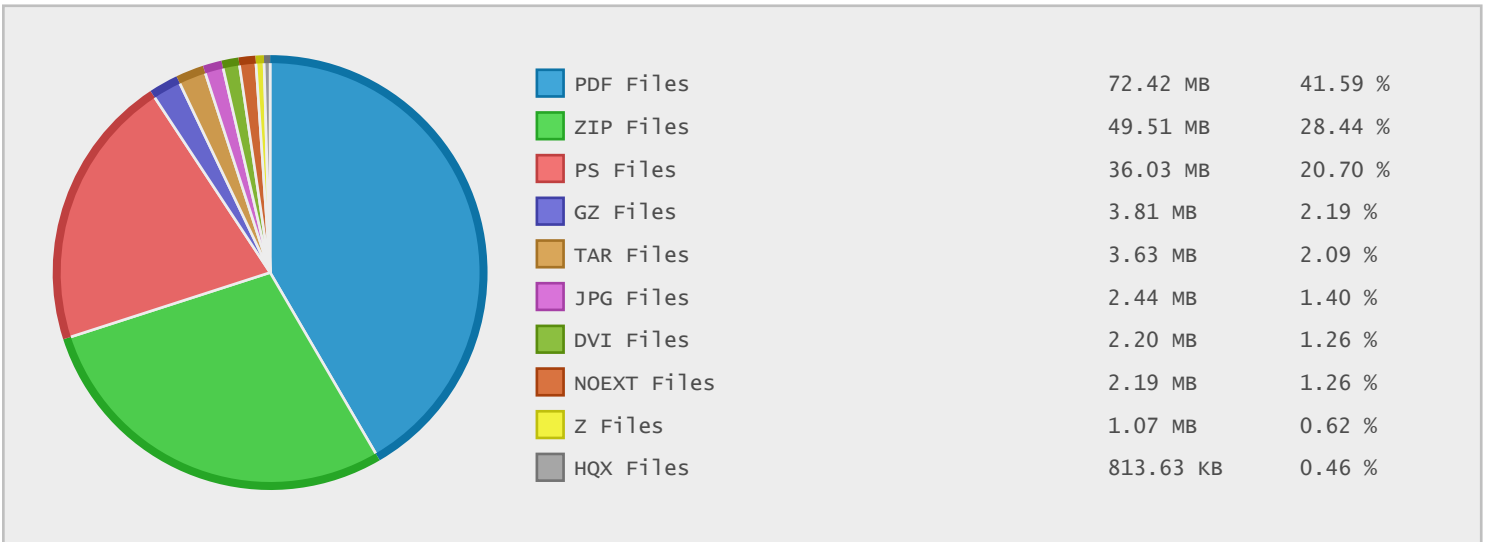

Top 10 File Categories Sorted By Disk Space

Last 12 Months Modified Disk Space History

Last 10 Years Modified Disk Space History

Last 10 Years Modified File Count History

Top 10 File Extensions Sorted By Disk Space