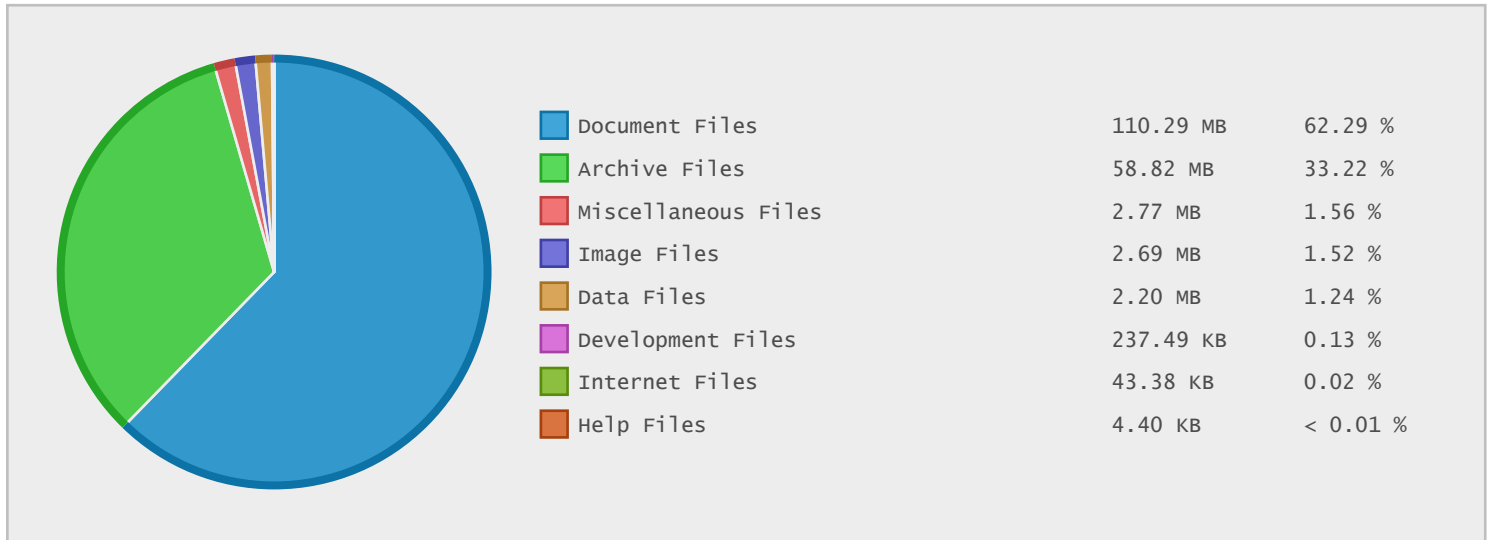

Binghamton University - FTP Site Statistics

Property	Value
FTP Server	ftp.math.binghamton.edu
Description	Binghamton University
Country	United States
Scan Date	01/Feb/2015
Total Dirs	36
Total Files	514
Total Data	177.05 MB

Top 20 Directories Sorted by Disk Space

Name	Dirs	Files	Data	Data (%)
/	36	514	177.05 MB	100.00 %
/pub	34	514	177.05 MB	100.00 %
/pub/matt	0	22	59.85 MB	33.80 %
/pub/ross	0	79	42.88 MB	24.22 %
/pub/anton	0	121	35.04 MB	19.79 %
/pub/qyu	0	131	28.44 MB	16.06 %
/pub/fer	16	103	3.21 MB	1.81 %
/pub/alex	0	18	2.68 MB	1.51 %
/pub/fer/m130	13	74	2.37 MB	1.34 %
/pub/parabolics.diagram	0	7	1.00 MB	0.57 %
/pub/fer/colext	1	27	824.82 KB	0.45 %
/pub/fer/colext/archives	0	26	820.71 KB	0.45 %
/pub/fer/m130/chapter4	0	13	619.67 KB	0.34 %
/pub/audrey	0	1	578.32 KB	0.32 %
/pub/fer/m130/chapter16	0	8	447.26 KB	0.25 %
/pub/poincare	0	8	403.22 KB	0.22 %
/pub/tom	1	9	394.63 KB	0.22 %
/pub/tom/DARPA	0	9	394.63 KB	0.22 %
/pub/wetzel	0	6	380.71 KB	0.21 %
/pub/fer/m130/chapter2	0	8	307.67 KB	0.17 %

Top 10 File Categories Sorted By Disk Space