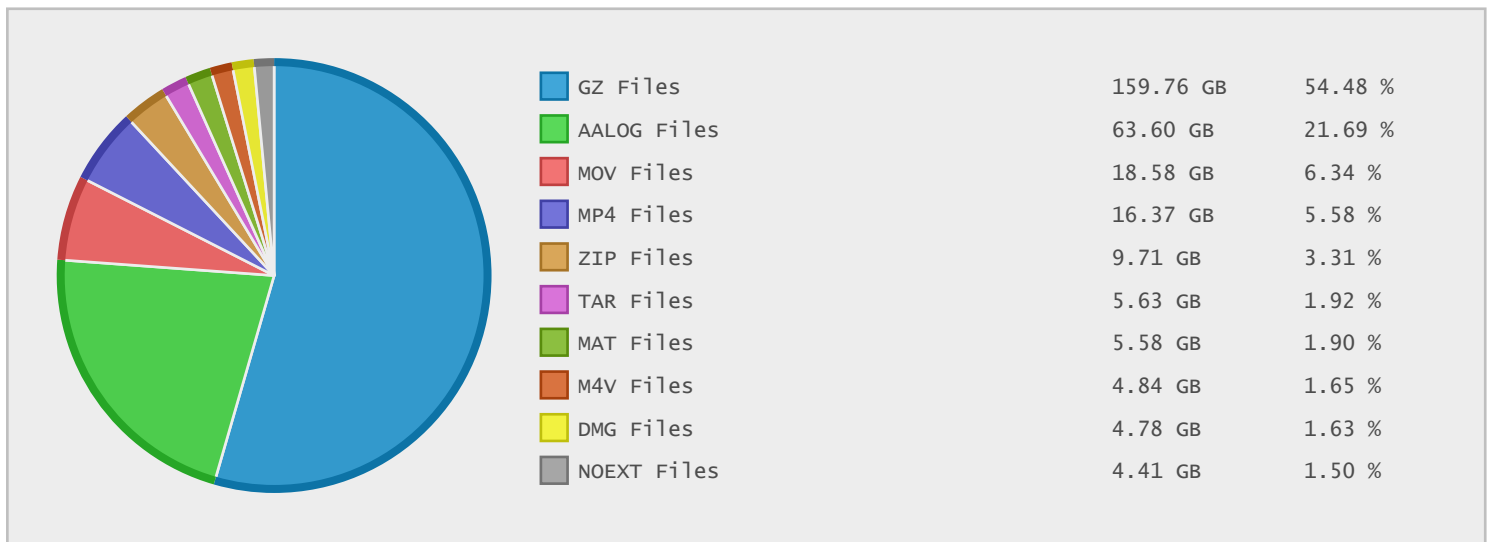

Top 10 File Categories Sorted By Disk Space

Last 12 Months Modified Disk Space History

Last 10 Years Modified Disk Space History

Last 10 Years Modified File Count History

Top 10 File Extensions Sorted By Disk Space

Top 10 File Extensions Sorted By Number of Files

Top 10 File Categories Sorted by Disk Space

Category	Files	Data	Data (%)
Archive Files	1799	175.91 GB	55.83 %
Miscellaneous Files	3142	72.02 GB	22.86 %
Video Files	123	39.88 GB	12.66 %
Disk Image Files	24	9.07 GB	2.88 %
Data Files	30045	8.34 GB	2.65 %
Document Files	6052	4.78 GB	1.52 %
Program Files	34	4.31 GB	1.37 %
Internet Files	24303	627.26 MB	0.19 %
Image Files	5506	95.11 MB	0.03 %
Music Files	2	60.07 MB	0.02 %