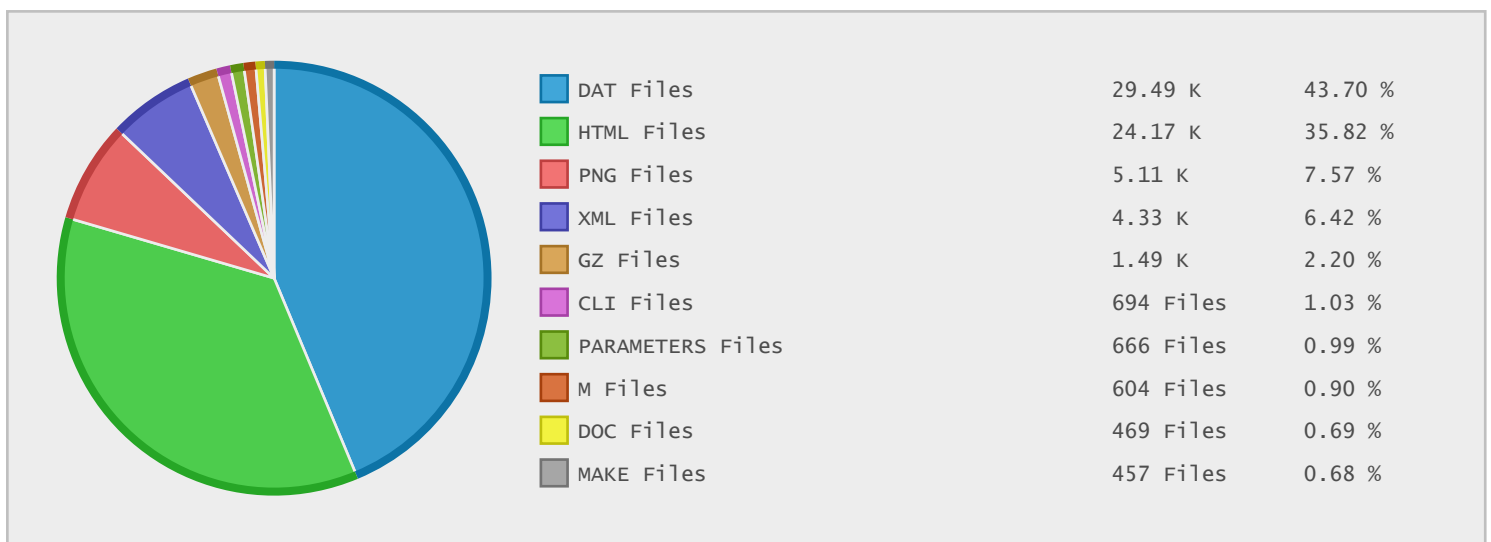

Top 10 File Categories Sorted By Disk Space

Last 12 Months Modified Disk Space History

Last 10 Years Modified Disk Space History

Last 10 Years Modified File Count History

Top 10 File Extensions Sorted By Disk Space

Top 10 File Extensions Sorted By Number of Files

Top 10 File Categories Sorted by Disk Space

Category	Files	Data	Data (%)
Archive Files	1799	175.91 GB	55.83 %
Miscellaneous Files	3142	72.02 GB	22.86 %
Video Files	123	39.88 GB	12.66 %
Disk Image Files	24	9.07 GB	2.88 %
Data Files	30045	8.34 GB	2.65 %
Document Files	6052	4.78 GB	1.52 %
Program Files	34	4.31 GB	1.37 %
Internet Files	24303	627.26 MB	0.19 %
Image Files	5506	95.11 MB	0.03 %
Music Files	2	60.07 MB	0.02 %