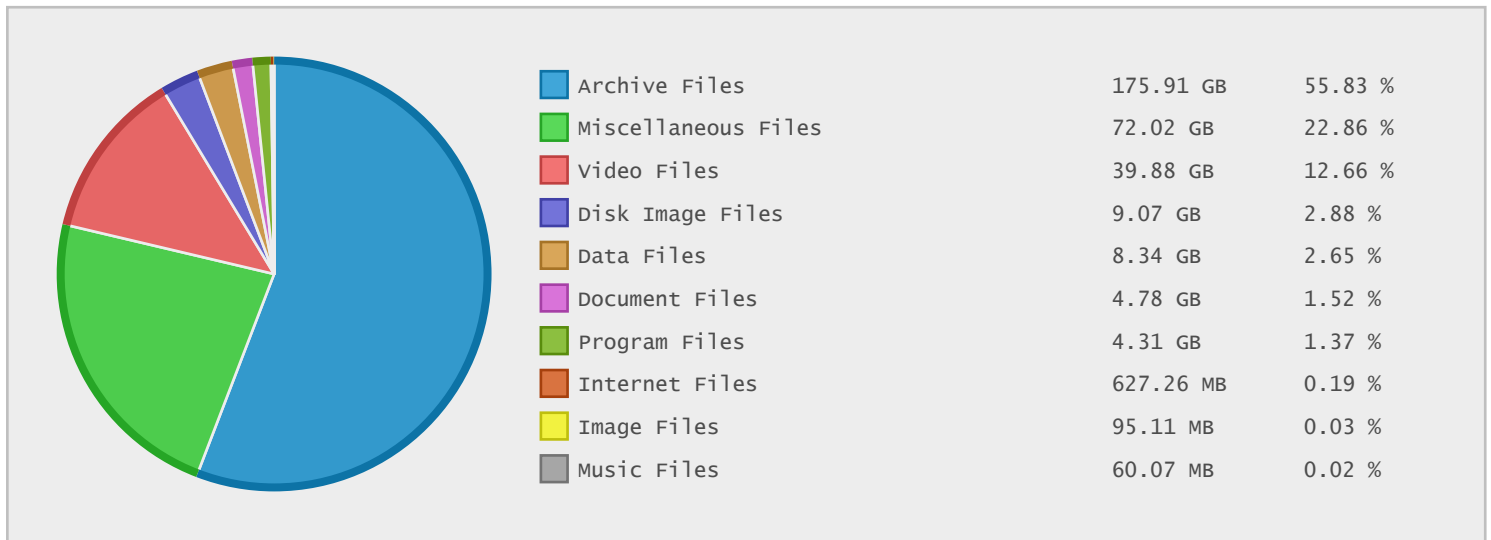

Free University of Berlin - FTP Site Statistics

Property	Value
FTP Server	ftp.math.fu-berlin.de
Description	Free University of Berlin
Country	Germany
Scan Date	17/Nov/2015
Total Dirs	2,217
Total Files	71,994
Total Data	315.08 GB

Top 20 Directories Sorted by Disk Space

Name	Dirs	Files	Data	Data (%)
/	2217	71994	315.08 GB	100.00 %
/pub	2089	71732	307.68 GB	97.65 %
/pub/lambda	3	9	148.94 GB	47.27 %
/pub/lambda/index	2	7	122.85 GB	38.99 %
/pub/lambda/index/lambda090	1	7	122.85 GB	38.99 %
/pub/lambda/index/lambda090/20150914	0	7	122.85 GB	38.99 %
/pub/autonomos	3	51	72.99 GB	23.17 %
/pub/P4-reinert	3	70	29.30 GB	9.30 %
/pub/P4-reinert/P4	0	25	22.19 GB	7.04 %
/pub/schiller	1	80	13.31 GB	4.22 %
/pub/OpenMS	194	36553	9.31 GB	2.95 %
/pub/holtgrew	0	1	8.06 GB	2.56 %
/pub/bkeller	200	3368	7.62 GB	2.42 %
/lwb	9	47	7.24 GB	2.30 %
/pub/bkeller/MatLab	177	1832	6.71 GB	2.13 %
/pub/OpenMS/nightly_binaries	2	35	5.72 GB	1.81 %
/pub/P4-reinert/AlDaBi	0	12	5.61 GB	1.78 %
/lwb/slax-lwb	3	26	4.66 GB	1.48 %
/pub/weese	0	1	3.82 GB	1.21 %
/pub/autonomos/mexico	2	41	3.67 GB	1.17 %

Top 10 File Categories Sorted By Disk Space