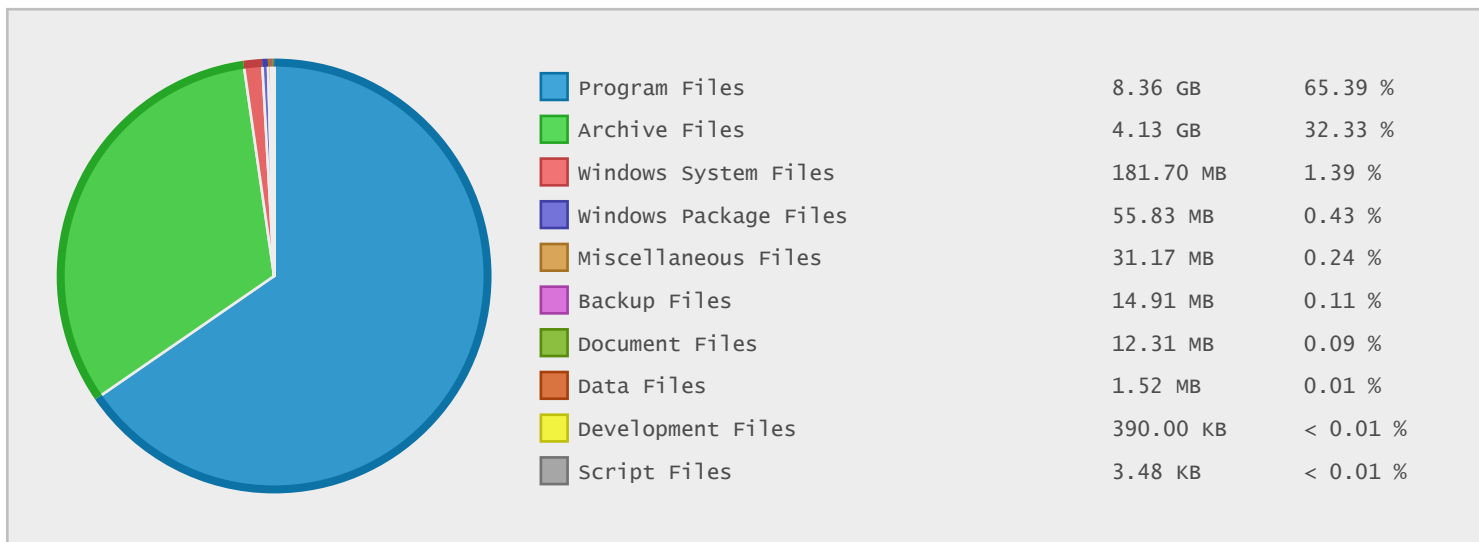

Taiwan National Central University - FTP Site Statistics

Property	Value
FTP Server	ftp.math.ncu.edu.tw
Description	Taiwan National Central University
Country	Taiwan
Scan Date	06/Jan/2015
Total Dirs	95
Total Files	2,398
Total Data	12.79 GB

Top 20 Directories Sorted by Disk Space

Name	Dirs	Files	Data	Data (%)
/	95	2398	12.79 GB	100.00 %
/win2000-XP-Vista	26	1975	7.83 GB	61.21 %
/unix	13	222	2.81 GB	21.94 %
/win2000-XP-Vista/Portable_chitex	5	11	1.66 GB	12.99 %
/win2000-XP-Vista/chitex20141204	0	4	1.59 GB	12.41 %
/win2000-XP-Vista/chitex20141115	0	4	1.59 GB	12.40 %
/win2000-XP-Vista/ps635Mk29a183	0	4	1.59 GB	12.40 %
/win2000-XP-Vista/ps635Mk28a86	10	1937	1.35 GB	10.57 %
/win9x-ME-2000-XP	41	149	1.05 GB	8.18 %
/win9x-ME-2000-XP/ChiTeXUpdate	37	144	1.04 GB	8.16 %
/win9x-ME-2000-XP/ChiTeXUpdate/WINNT	15	104	907.17 MB	6.93 %
/download_for_ctan	0	1	768.06 MB	5.87 %
/win2000-XP-Vista/ps635Mk28a86/miktex	1	1795	766.83 MB	5.86 %
/win2000-XP-Vista/ps635Mk28a86/miktex/2.8	0	1795	766.83 MB	5.86 %
/win2000-XP-Vista/Portable_chitex/Port...	0	2	557.43 MB	4.26 %
/win2000-XP-Vista/Portable_chitex/Port...	0	2	557.28 MB	4.26 %
/win2000-XP-Vista/Portable_chitex/Port...	0	2	557.27 MB	4.26 %
/unix/6.1.2p15a90	0	24	321.06 MB	2.45 %
/unix/6.1.2p15a91	0	24	321.06 MB	2.45 %
/unix/6.1.2p15a88	0	24	321.03 MB	2.45 %

Top 10 File Categories Sorted By Disk Space