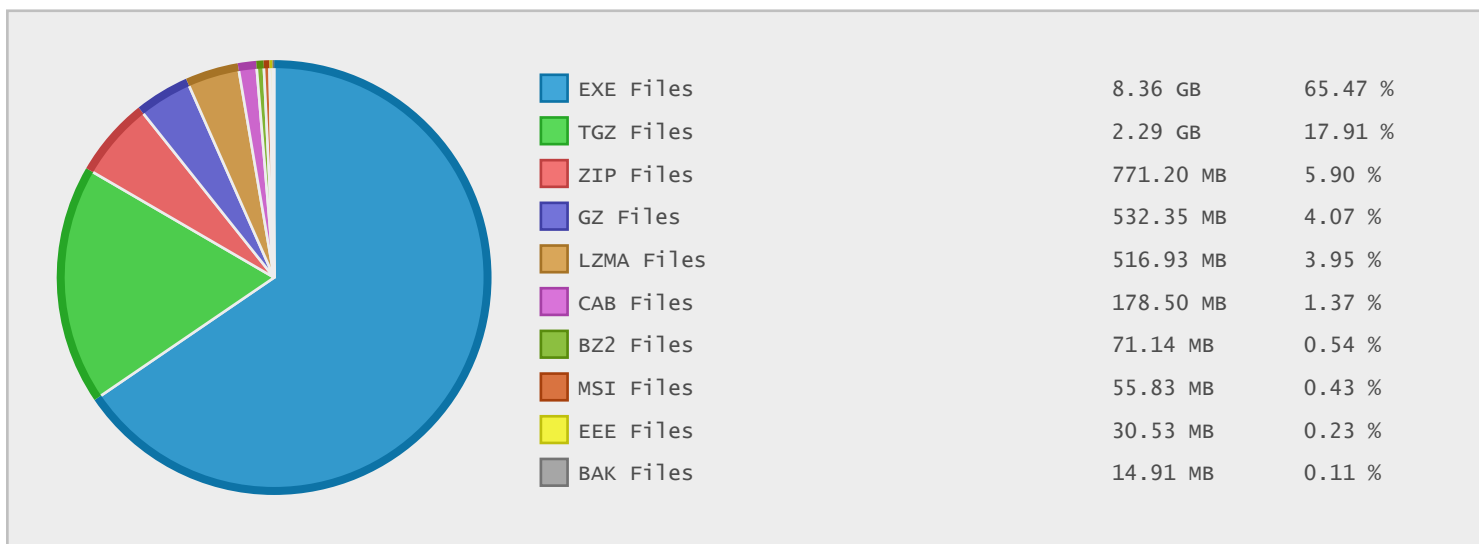

Top 10 File Categories Sorted By Disk Space

Last 12 Months Modified Disk Space History

Last 10 Years Modified Disk Space History

Last 10 Years Modified File Count History

Top 10 File Extensions Sorted By Disk Space

Top 10 File Extensions Sorted By Number of Files

Top 10 File Categories Sorted by Disk Space

Category	Files	Data	Data (%)
Program Files	280	8.36 GB	65.39 %
Archive Files	1104	4.13 GB	32.33 %
Windows System Files	870	181.70 MB	1.39 %
Windows Package Files	1	55.83 MB	0.43 %
Miscellaneous Files	79	31.17 MB	0.24 %
Backup Files	1	14.91 MB	0.11 %
Document Files	40	12.31 MB	0.09 %
Data Files	18	1.52 MB	0.01 %
Development Files	2	390.00 KB	< 0.01 %
Script Files	3	3.48 KB	< 0.01 %