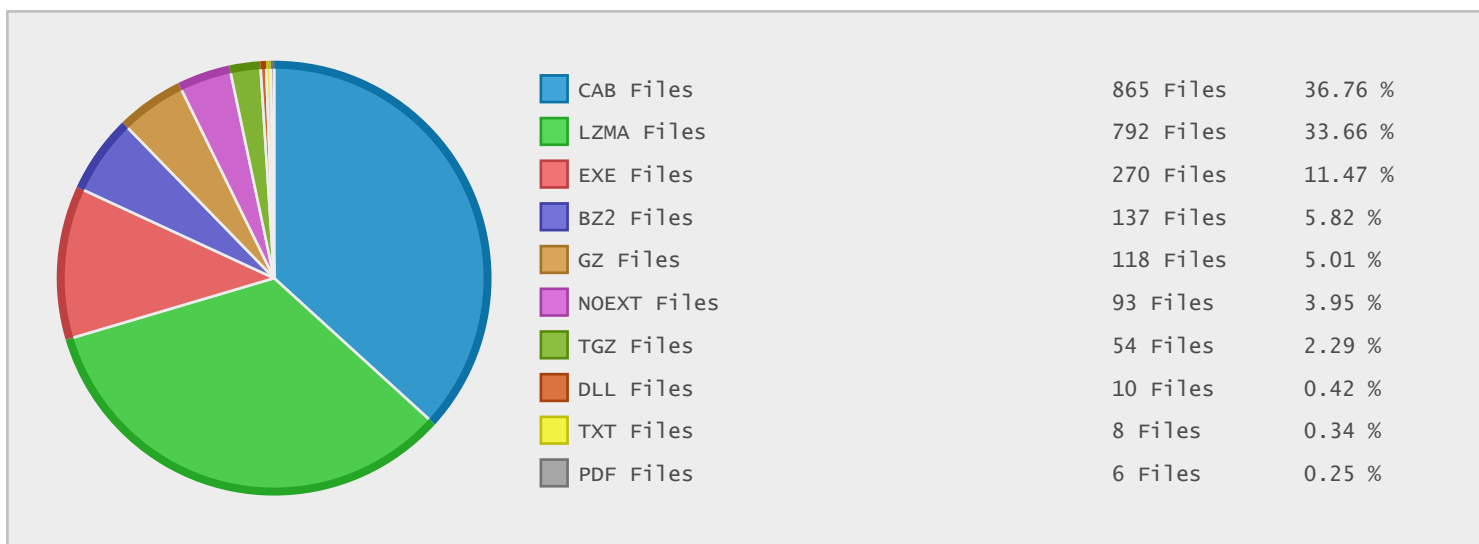

Top 10 File Categories Sorted By Disk Space

Last 12 Months Modified Disk Space History

Last 10 Years Modified Disk Space History

Last 10 Years Modified File Count History

Top 10 File Extensions Sorted By Disk Space

Top 10 File Extensions Sorted By Number of Files

Top 10 File Categories Sorted by Disk Space

Category	Files	Data	Data (%)
Program Files	280	8.36 GB	65.39 %
Archive Files	1104	4.13 GB	32.33 %
Windows System Files	870	181.70 MB	1.39 %
Windows Package Files	1	55.83 MB	0.43 %
Miscellaneous Files	79	31.17 MB	0.24 %
Backup Files	1	14.91 MB	0.11 %
Document Files	40	12.31 MB	0.09 %
Data Files	18	1.52 MB	0.01 %
Development Files	2	390.00 KB	< 0.01 %
Script Files	3	3.48 KB	< 0.01 %