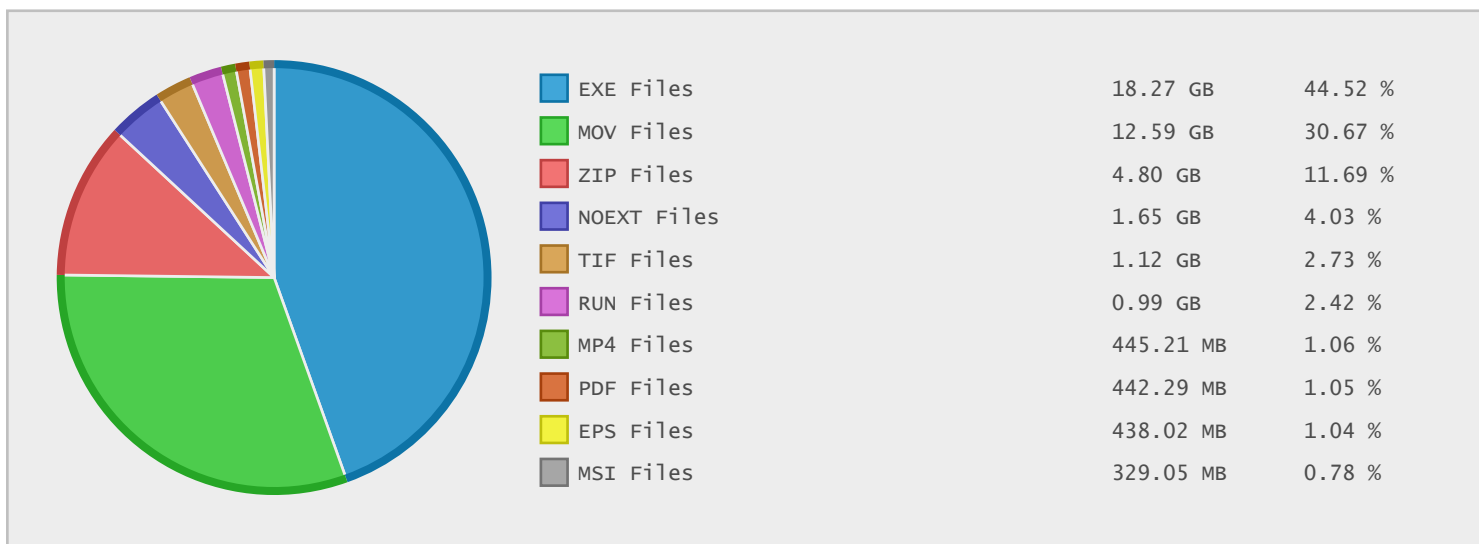

Top 10 File Categories Sorted By Disk Space

Last 12 Months Modified Disk Space History

Last 10 Years Modified Disk Space History

Total:	36.73 GB
Average:	3.67 GB
Maximum:	11.74 GB
Minimum:	1.25 GB
From:	2006
To:	2015

Last 10 Years Modified File Count History

Total:	4313 Files
Average:	431 Files
Maximum:	1290 Files
Minimum:	71 Files
From:	2006
To:	2015

Top 10 File Extensions Sorted By Disk Space

Top 10 File Extensions Sorted By Number of Files