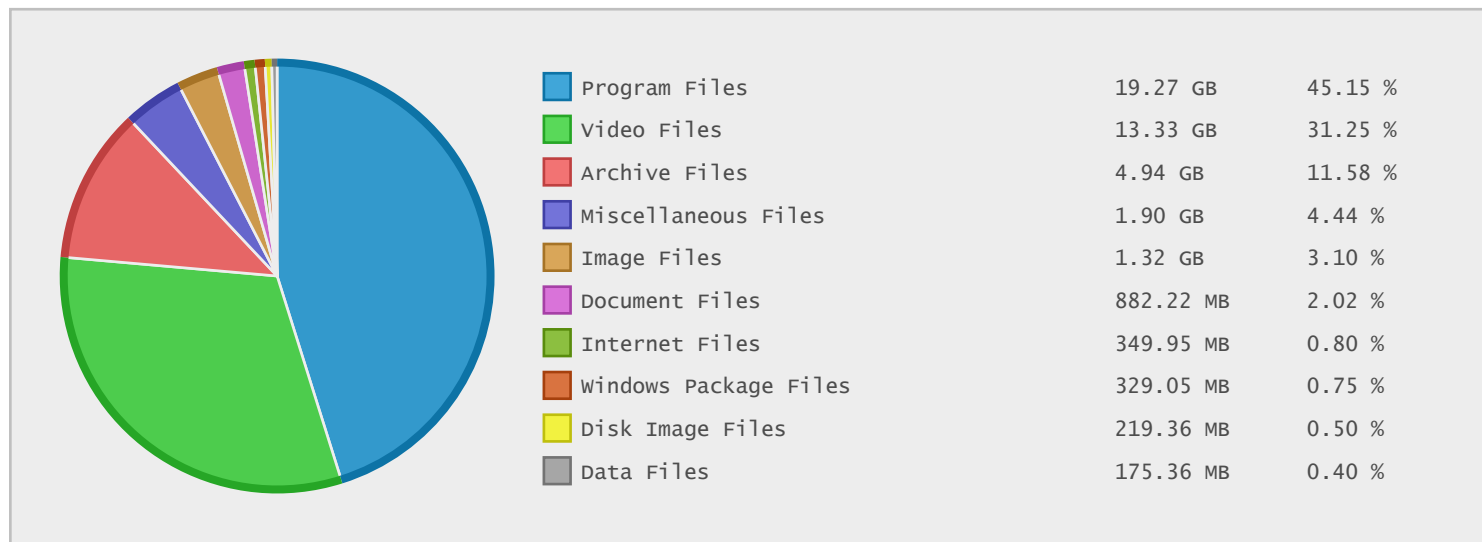

Matrox Electronic Systems - FTP Site Statistics

Property	Value
FTP Server	ftp.matrox.com
Description	Matrox Electronic Systems
Country	Canada
Scan Date	29/Aug/2015
Total Dirs	1,700
Total Files	8,397
Total Data	42.75 GB

Top 20 Directories Sorted by Disk Space

Name	Dirs	Files	Data	Data (%)
/	1700	8397	42.75 GB	100.00 %
/pub	1699	8396	42.75 GB	> 99.99 %
/pub/mga	443	2518	33.25 GB	77.77 %
/pub/mga/archive	235	1200	16.29 GB	38.10 %
/pub/mga/videos	9	14	13.15 GB	30.76 %
/pub/imaging	1147	4632	7.11 GB	16.64 %
/pub/mga/videos/2011_Mura_Demo	0	1	3.97 GB	9.28 %
/pub/mga/videos/2011_I-ITSEC_Videos	0	3	3.10 GB	7.25 %
/pub/mga/videos/2011_Mura_Edge-Overlap...	0	1	3.09 GB	7.22 %
/pub/mga/archive/Mura	16	72	2.66 GB	6.22 %
/pub/imaging/devforum	18	266	2.52 GB	5.90 %
/pub/video	106	1246	2.39 GB	5.59 %
/pub/mga/archive/xp_2k3_v_2k8	4	53	2.23 GB	5.21 %
/pub/mga/archive/C-Series	4	19	2.11 GB	4.94 %
/pub/mga/videos/2011_InfoComm_Videos	0	3	2.07 GB	4.85 %
/pub/imaging/devforum/images	5	126	1.92 GB	4.49 %
/pub/imaging/davideos	0	18	1.89 GB	4.43 %
/pub/mga/archive/2kxp	10	192	1.53 GB	3.58 %
/pub/mga/archive/Mura/2012	4	25	1.49 GB	3.49 %
/pub/mga/archive/Maevex	9	33	1.43 GB	3.35 %

Top 10 File Categories Sorted By Disk Space

Last 12 Months Modified Disk Space History

Last 10 Years Modified Disk Space History

Total:	36.73 GB
Average:	3.67 GB
Maximum:	11.74 GB
Minimum:	1.25 GB
From:	2006
To:	2015

Last 10 Years Modified File Count History

Total:	4313 Files
Average:	431 Files
Maximum:	1290 Files
Minimum:	71 Files
From:	2006
To:	2015

Top 10 File Extensions Sorted By Disk Space

Top 10 File Extensions Sorted By Number of Files