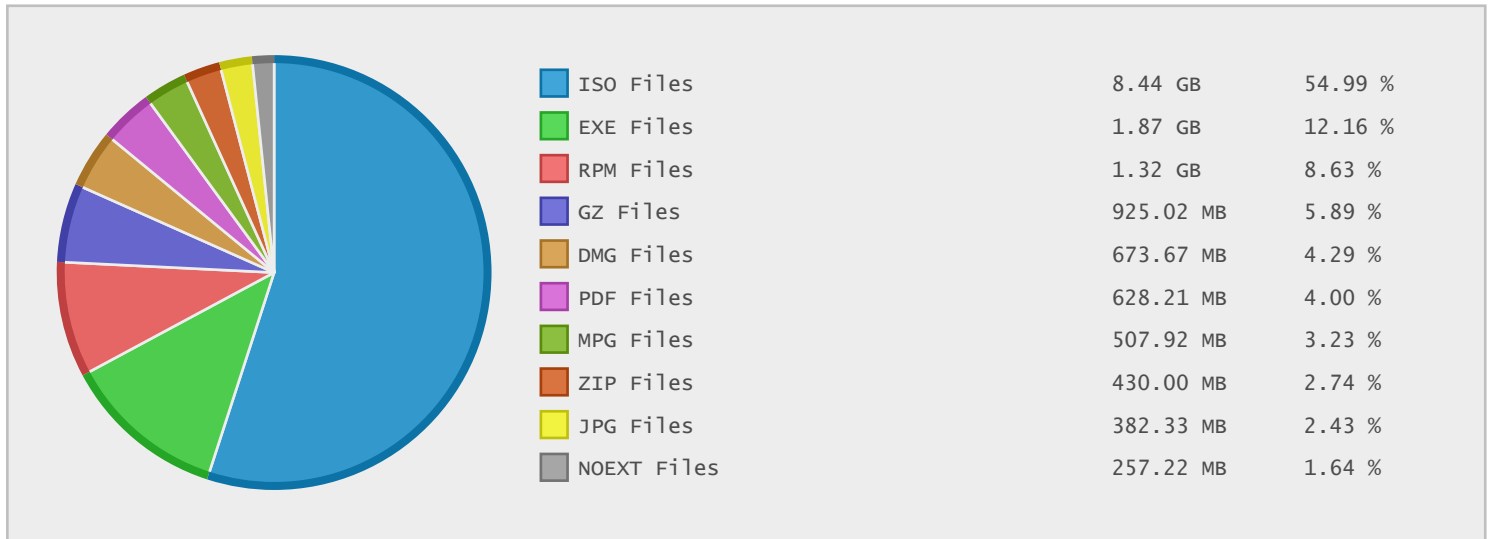

Top 10 File Categories Sorted By Disk Space

Last 12 Months Modified Disk Space History

Last 10 Years Modified Disk Space History

Last 10 Years Modified File Count History

Top 10 File Extensions Sorted By Disk Space

Top 10 File Extensions Sorted By Number of Files

Top 10 File Categories Sorted by Disk Space

Category	Files	Data	Data (%)
Disk Image Files	37	9.09 GB	53.86 %
Program Files	677	1.91 GB	11.30 %
Archive Files	8086	1.74 GB	10.31 %
Linux Package Files	1013	1.32 GB	7.84 %
Document Files	3779	808.46 MB	4.68 %
Image Files	2928	591.28 MB	3.42 %
Video Files	48	583.68 MB	3.38 %
Miscellaneous Files	3412	313.26 MB	1.81 %
Data Files	1770	265.32 MB	1.53 %
Internet Files	15277	153.33 MB	0.89 %