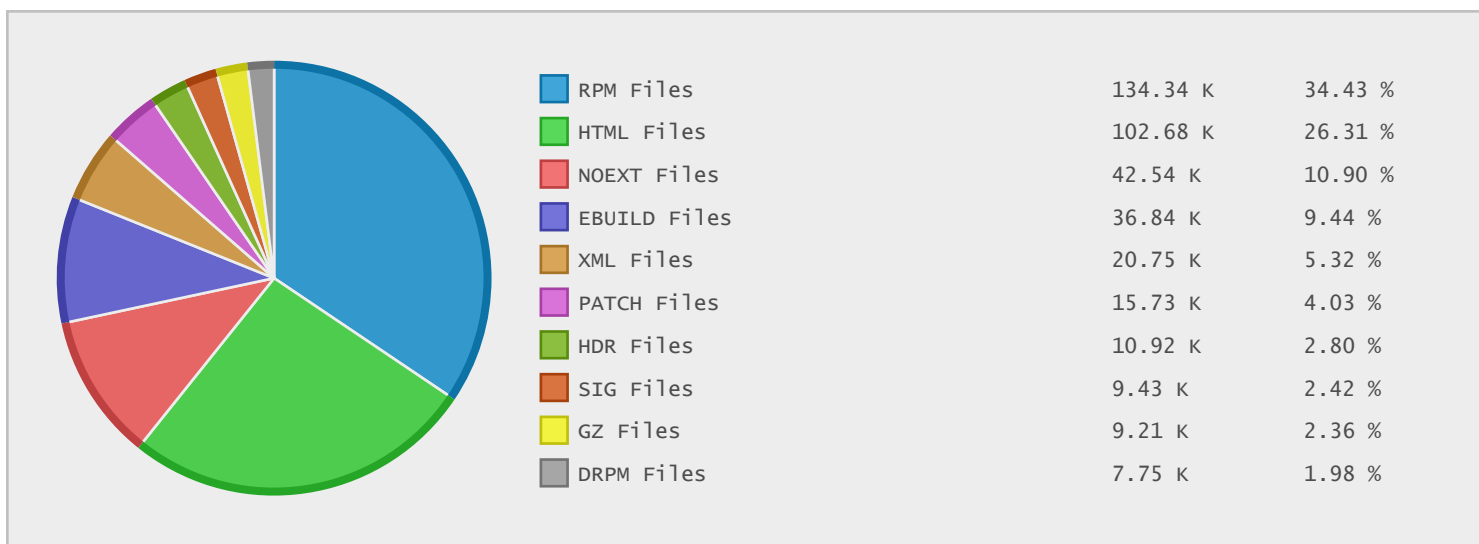

Top 10 File Categories Sorted By Disk Space

Last 12 Months Modified Disk Space History

Last 10 Years Modified Disk Space History

Total:	469.90 GB
Average:	46.99 GB
Maximum:	154.86 GB
Minimum:	1.75 GB
From:	2006
To:	2015

Last 10 Years Modified File Count History

Total:	432113 Files
Average:	43211 Files
Maximum:	181231 Files
Minimum:	2978 Files
From:	2006
To:	2015

Top 10 File Extensions Sorted By Disk Space

Top 10 File Extensions Sorted By Number of Files