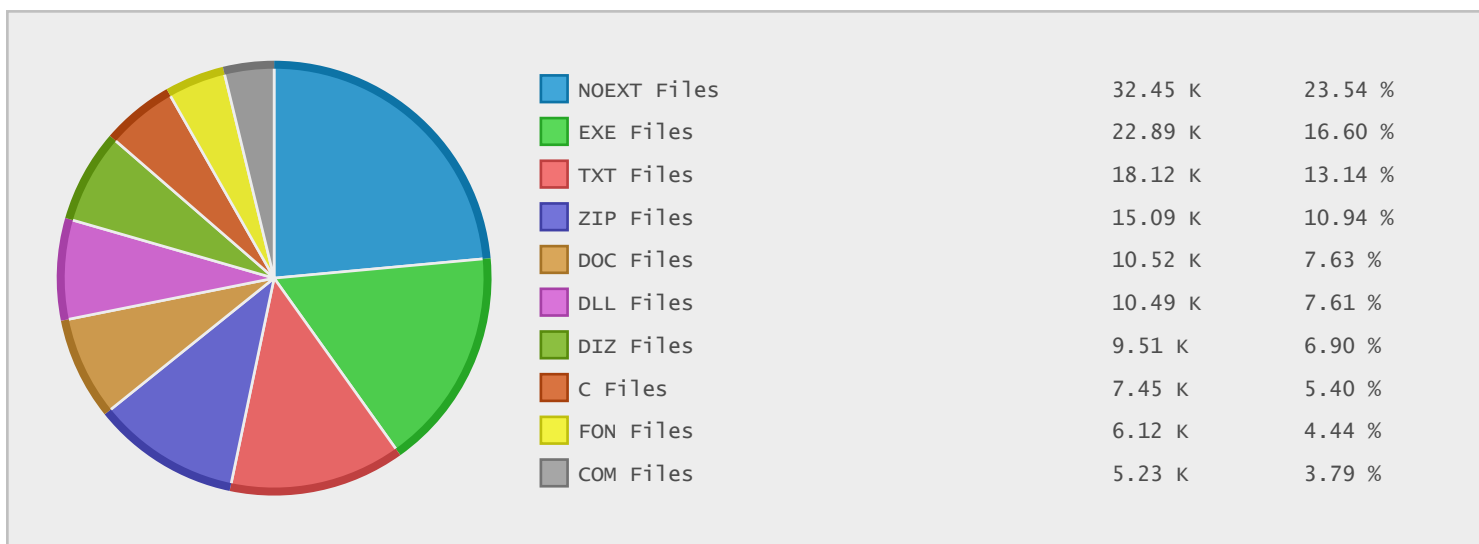

Top 10 File Categories Sorted By Disk Space

Last 12 Months Modified Disk Space History

Last 10 Years Modified Disk Space History

Total:	12.84 GB
Average:	1.28 GB
Maximum:	2.68 GB
Minimum:	0.00 GB
From:	2006
To:	2015

Last 10 Years Modified File Count History

Total:	9157 Files
Average:	916 Files
Maximum:	4718 Files
Minimum:	2 Files
From:	2006
To:	2015

Top 10 File Extensions Sorted By Disk Space

Top 10 File Extensions Sorted By Number of Files