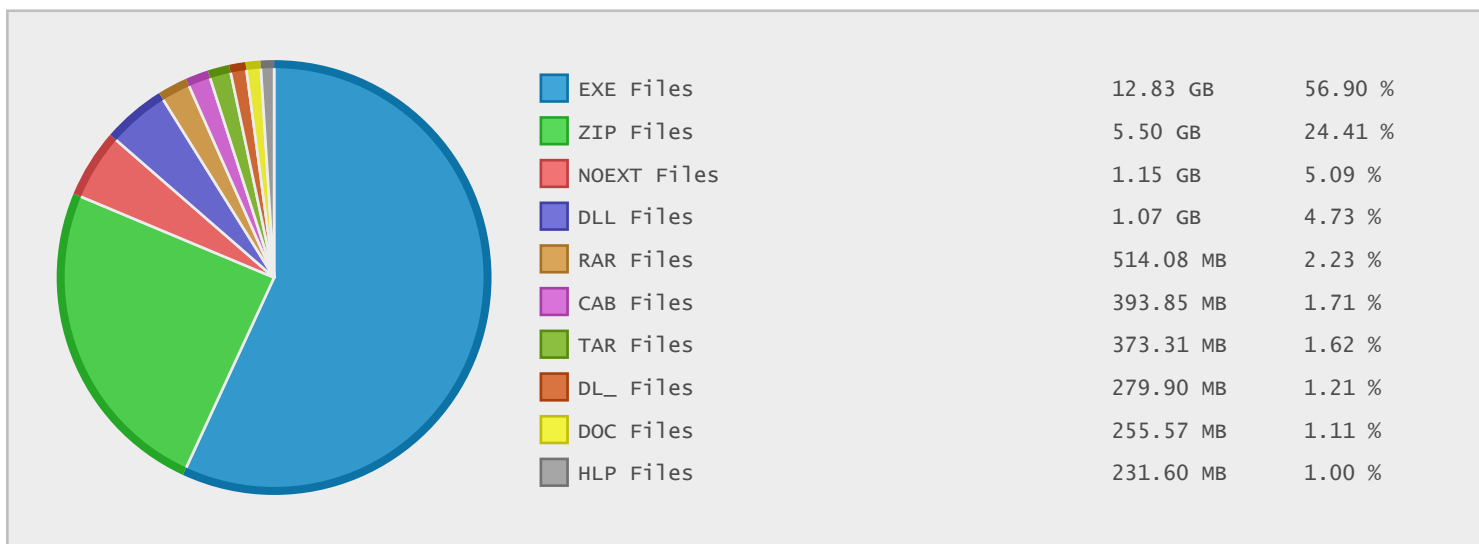

Top 10 File Categories Sorted By Disk Space

Last 12 Months Modified Disk Space History

Last 10 Years Modified Disk Space History

Total:	12.84 GB
Average:	1.28 GB
Maximum:	2.68 GB
Minimum:	0.00 GB
From:	2006
To:	2015

Last 10 Years Modified File Count History

Total:	9157 Files
Average:	916 Files
Maximum:	4718 Files
Minimum:	2 Files
From:	2006
To:	2015

Top 10 File Extensions Sorted By Disk Space

Top 10 File Extensions Sorted By Number of Files