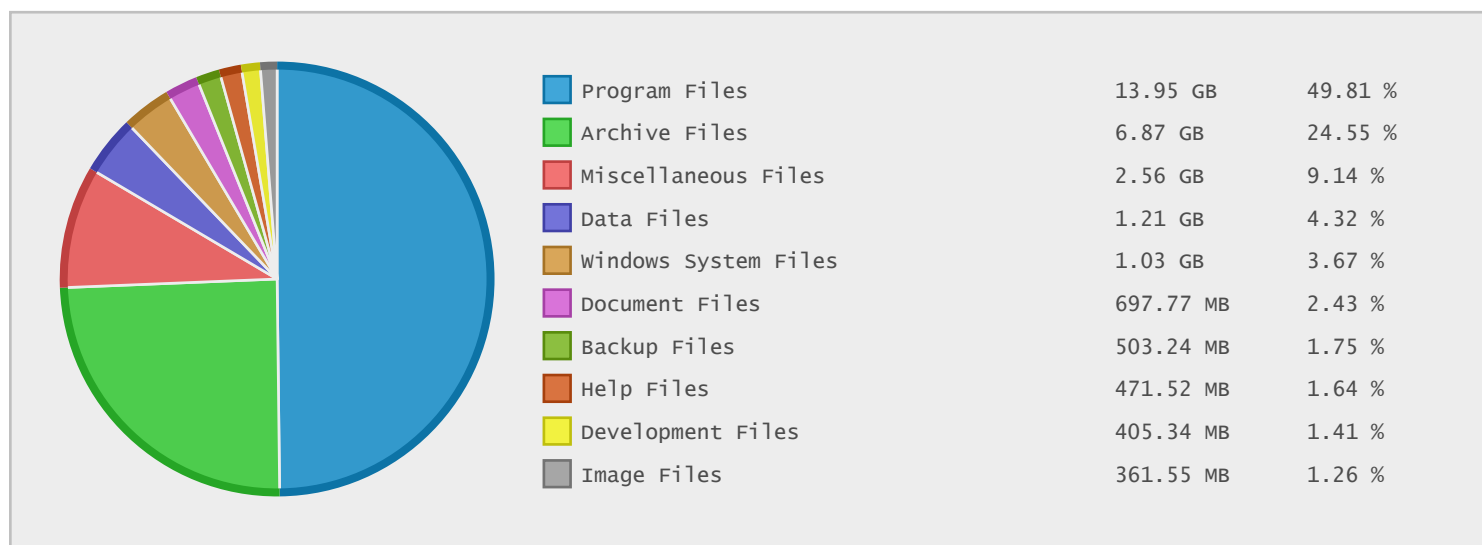

Mpoli Archive - FTP Site Statistics

Property	Value
FTP Server	ftp.mpoli.fi
Description	Mpoli Archive
Country	Finland
Scan Date	01/Nov/2015
Total Dirs	52,408
Total Files	311,725
Total Data	28.53 GB

Top 20 Directories Sorted by Disk Space

Top 10 File Categories Sorted By Disk Space

Last 12 Months Modified Disk Space History

Last 10 Years Modified Disk Space History

Total:	12.84 GB
Average:	1.28 GB
Maximum:	2.68 GB
Minimum:	0.00 GB
From:	2006
To:	2015

Last 10 Years Modified File Count History

Total:	9157 Files
Average:	916 Files
Maximum:	4718 Files
Minimum:	2 Files
From:	2006
To:	2015

Top 10 File Extensions Sorted By Disk Space

Top 10 File Extensions Sorted By Number of Files