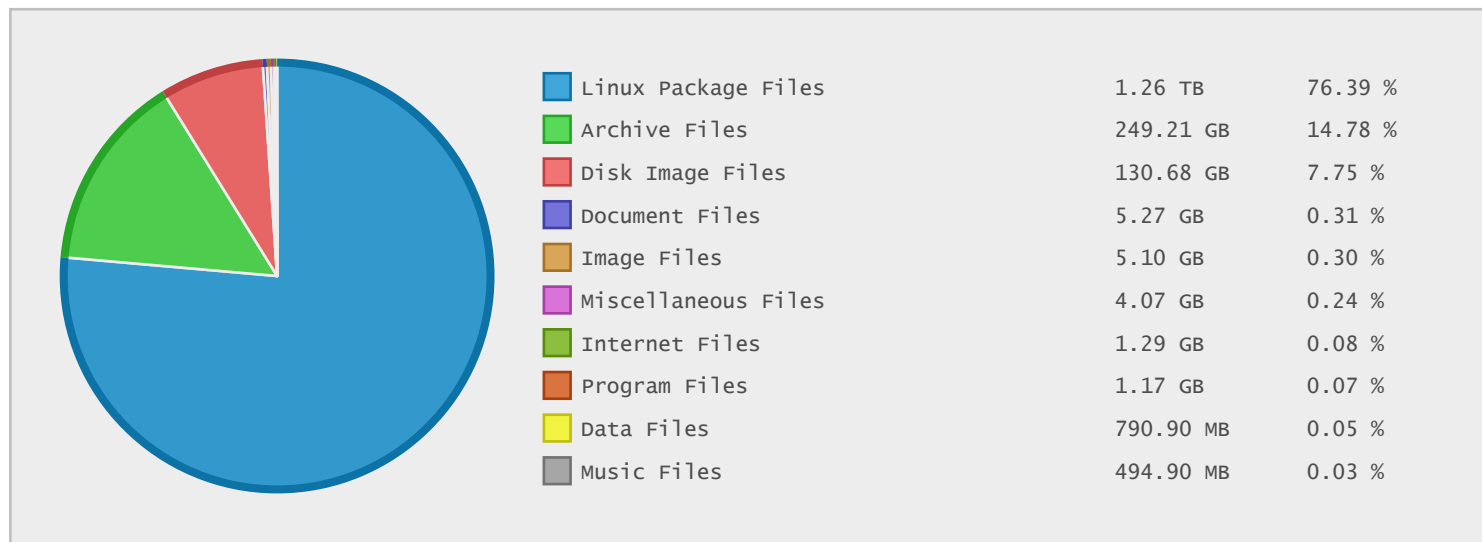

Top 20 Directories Sorted by Disk Space

| Name | Dirs | Files | Data | Data (%) |
|---|-------|---------|-----------|----------|
| / | 11766 | 1508674 | 1.65 TB | 100.00 % |
| /mirror | 11623 | 1506623 | 1.65 TB | 99.98 % |
| /mirror/fedora | 1339 | 1042190 | 0.98 TB | 59.74 % |
| /mirror/fedora/linux | 1058 | 844692 | 892.81 GB | 52.94 % |
| /mirror/fedora/linux/updates | 560 | 412802 | 390.18 GB | 23.13 % |
| /mirror/fedora/linux/development | 264 | 304219 | 352.05 GB | 20.87 % |
| /mirror/opensuse | 461 | 225646 | 317.49 GB | 18.82 % |
| /mirror/fedora/linux/development/rawhide | 147 | 212558 | 221.16 GB | 13.11 % |
| /mirror/OpenBSD | 261 | 58311 | 174.14 GB | 10.33 % |
| /mirror/fedora/linux/releases | 231 | 127671 | 150.59 GB | 8.93 % |
| /mirror/fedora/linux/releases/20 | 230 | 127671 | 150.59 GB | 8.93 % |
| /mirror/fedora/linux/updates/20 | 18 | 153836 | 146.54 GB | 8.69 % |
| /mirror/opensuse/update | 64 | 67608 | 145.54 GB | 8.63 % |
| /mirror/fedora/linux/development/22 | 115 | 91661 | 130.89 GB | 7.76 % |
| /mirror/opensuse/distribution | 284 | 100661 | 122.29 GB | 7.25 % |
| /mirror/fedora/linux/releases/20/Every... | 108 | 102955 | 107.36 GB | 6.37 % |
| /mirror/fedora/linux/updates/testing | 273 | 105934 | 106.69 GB | 6.33 % |
| /mirror/centos | 509 | 60344 | 105.37 GB | 6.25 % |
| /mirror/fedora/linux/development/rawhi... | 71 | 110148 | 101.30 GB | 6.01 % |
| /mirror/fedora/linux/updates/21 | 131 | 123216 | 98.28 GB | 5.83 % |

Top 10 File Categories Sorted By Disk Space

Last 12 Months Modified Disk Space History

Last 10 Years Modified Disk Space History

| | |
|----------|------------|
| Total: | 1639.81 GB |
| Average: | 163.98 GB |
| Maximum: | 767.33 GB |
| Minimum: | 3.04 GB |
| From: | 2006 |
| To: | 2015 |

Last 10 Years Modified File Count History

| | |
|----------|--------------|
| Total: | 1399548 ... |
| Average: | 139955 Files |
| Maximum: | 723033 Files |
| Minimum: | 1872 Files |
| From: | 2006 |
| To: | 2015 |