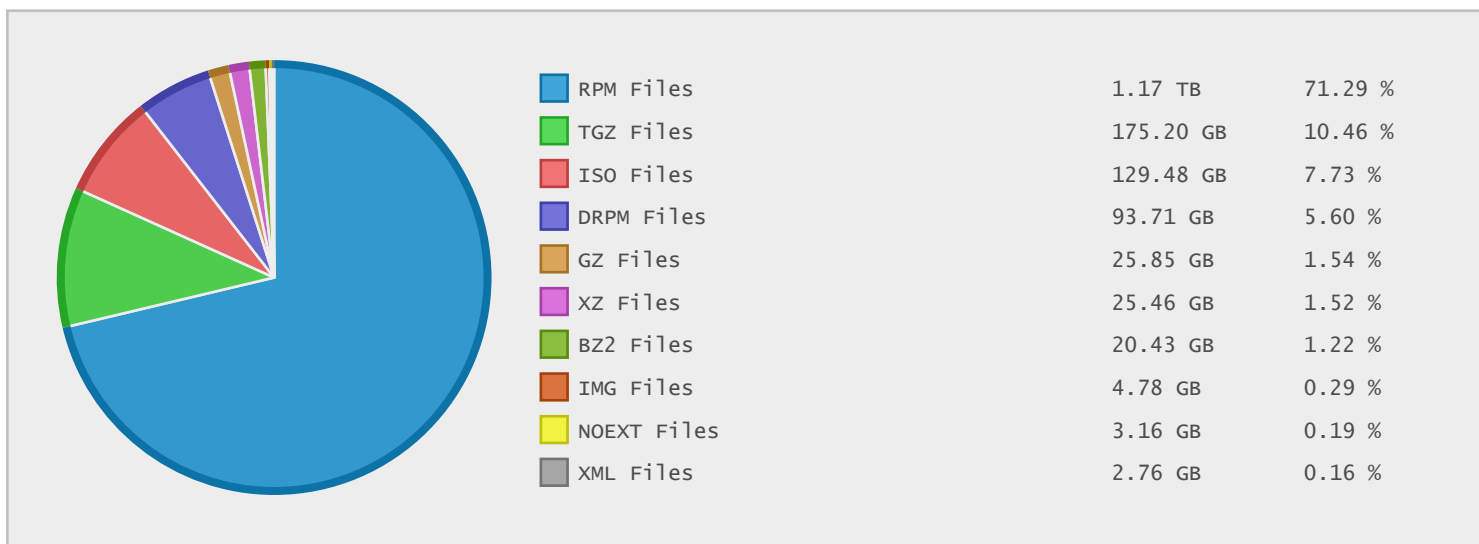

Top 10 File Extensions Sorted By Disk Space