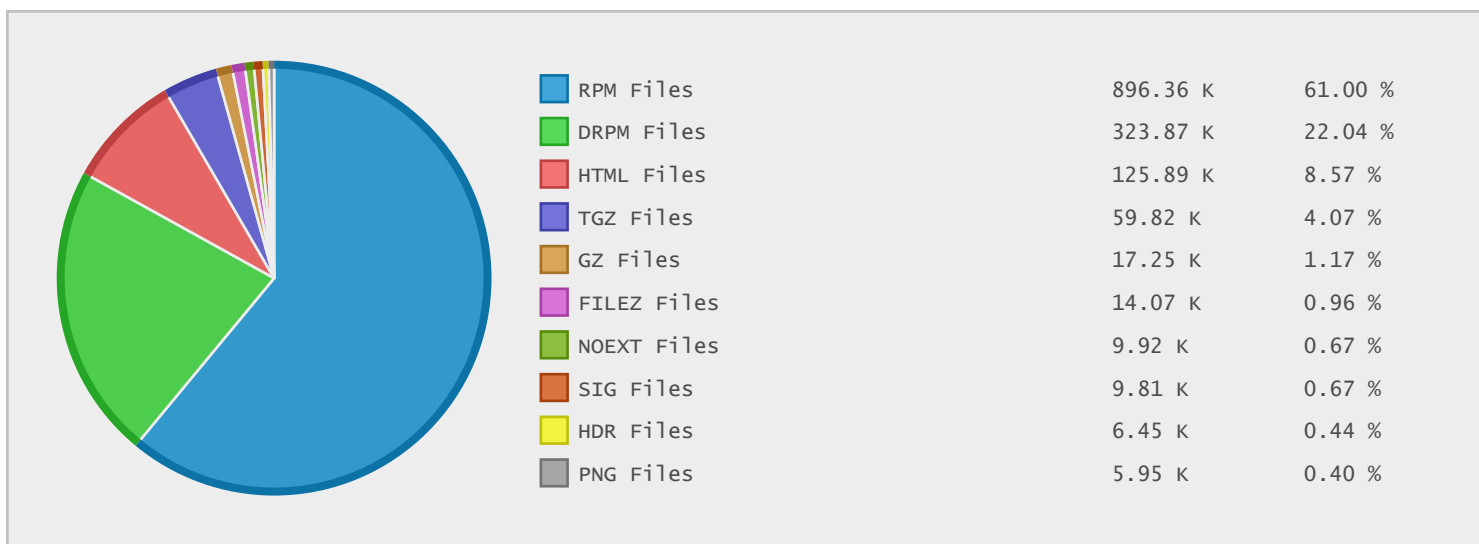

Top 10 File Extensions Sorted By Number of Files