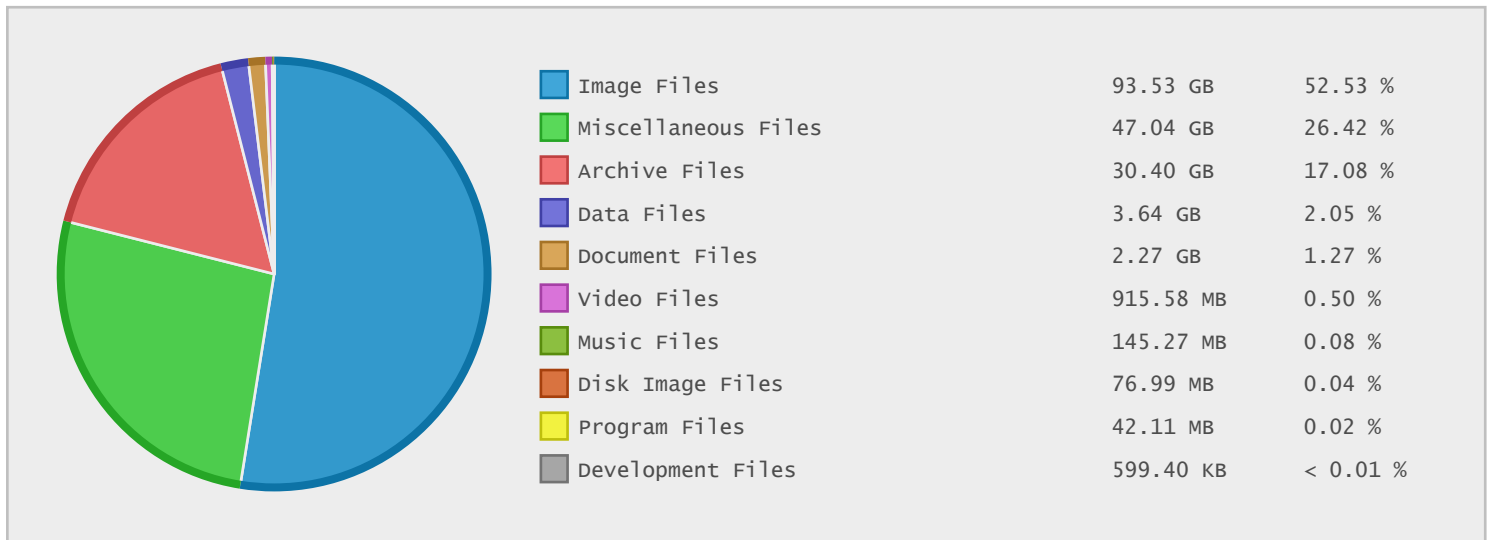

Nansen Remote Sensing Center - FTP Site Statistics

Property	Value
FTP Server	ftp.nersc.no
Description	Nansen Remote Sensing Center
Country	Norway
Scan Date	29/Aug/2015
Total Dirs	307
Total Files	6,042
Total Data	178.05 GB

Top 20 Directories Sorted by Disk Space

Name	Dirs	Files	Data	Data (%)
/	307	6042	178.05 GB	100.00 %
/pub	140	2667	149.05 GB	83.72 %
/pub/rick	5	1450	92.01 GB	51.68 %
/pub/rick/drogueOFF	0	1273	83.55 GB	46.93 %
/pub/Jiping	1	20	28.29 GB	15.89 %
/pub/Jiping/temp_forcing	0	20	28.29 GB	15.89 %
/coconet	2	1287	10.68 GB	6.00 %
/pub/python_test_data	20	27	9.76 GB	5.48 %
/pub/Francois	5	20	9.57 GB	5.37 %
/pub/Francois/Marcello	0	5	8.66 GB	4.86 %
/pub/python_test_data/sentinella	0	9	6.95 GB	3.90 %
/coconet/asar_wind_med	0	718	6.70 GB	3.76 %
/pub/rick/GulfStream	0	104	4.47 GB	2.51 %
/explain	0	1	4.45 GB	2.50 %
/coconet/asar_wind_bs	0	569	3.98 GB	2.24 %
/pub/rick/Agulhas	0	42	3.68 GB	2.06 %
/EU_THOR	0	14	3.28 GB	1.84 %
/igor	18	165	2.51 GB	1.41 %
/climares	14	69	2.32 GB	1.31 %
/pub/Sylvain	2	14	2.11 GB	1.19 %

Top 10 File Categories Sorted By Disk Space

Last 12 Months Modified Disk Space History

Last 10 Years Modified Disk Space History

Total:	178.04 GB
Average:	17.80 GB
Maximum:	138.12 GB
Minimum:	0.04 GB
From:	2006
To:	2015

Last 10 Years Modified File Count History

Total:	6039 Files
Average:	604 Files
Maximum:	2560 Files
Minimum:	3 Files
From:	2006
To:	2015

Top 10 File Extensions Sorted By Disk Space

Top 10 File Extensions Sorted By Number of Files