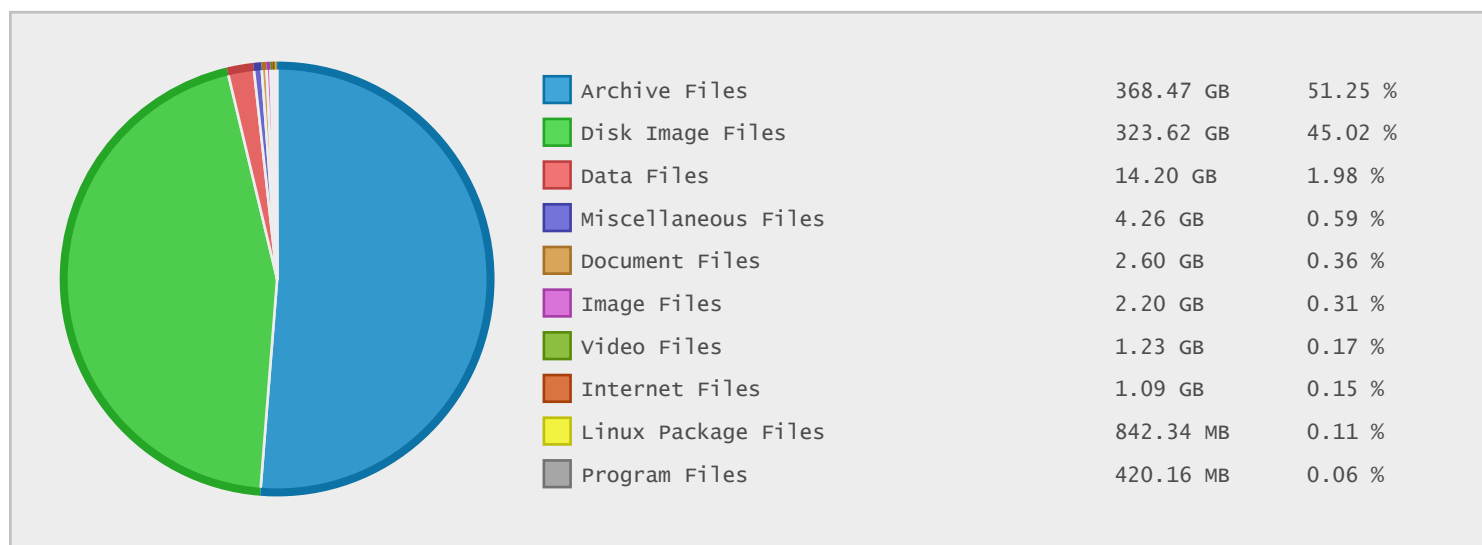

NetBSD Project Archive - FTP Site Statistics

Property	Value
FTP Server	ftp.netbsd.org
Description	NetBSD Project Archive
Country	United States
Scan Date	15/Jun/2014
Total Dirs	126,819
Total Files	318,833
Total Data	719.71 GB

Top 20 Directories Sorted by Disk Space

Name	Dirs	Files	Data	Data (%)
/	126819	318833	719.71 GB	100.00 %
/pub	126817	318831	719.68 GB	> 99.99 %
/pub/NetBSD-archive	10133	56496	378.88 GB	52.64 %
/pub/NetBSD	20541	50899	255.60 GB	35.51 %
/pub/NetBSD-archive/iso	24	2421	191.90 GB	26.66 %
/pub/NetBSD/iso	12	1050	108.06 GB	15.01 %
/pub/pkgsrc	96127	211272	84.76 GB	11.78 %
/pub/pkgsrc/distfiles	1707	28677	72.36 GB	10.05 %
/pub/NetBSD/misc	2022	4200	30.05 GB	4.18 %
/pub/NetBSD-archive/NetBSD-5.0.2	339	1588	14.52 GB	2.02 %
/pub/NetBSD-archive/NetBSD-3.0.3	324	1842	12.26 GB	1.70 %
/pub/NetBSD-archive/iso/6.1	0	110	12.17 GB	1.69 %
/pub/NetBSD-archive/iso/6.0	0	110	12.16 GB	1.69 %
/pub/NetBSD-archive/NetBSD-3.1.1	317	1796	12.15 GB	1.69 %
/pub/NetBSD-archive/iso/6.0.2	0	110	12.14 GB	1.69 %
/pub/NetBSD-archive/iso/6.0.3	0	104	11.76 GB	1.63 %
/pub/NetBSD/iso/6.1.4	0	103	11.74 GB	1.63 %
/pub/NetBSD/iso/6.1.3	0	104	11.74 GB	1.63 %
/pub/NetBSD-archive/iso/6.1.2	0	104	11.74 GB	1.63 %
/pub/NetBSD-archive/iso/6.1.1	0	104	11.74 GB	1.63 %

Top 10 File Categories Sorted By Disk Space

Last 12 Months Modified Disk Space History

Last 10 Years Modified Disk Space History

Total:	674.75 GB
Average:	67.48 GB
Maximum:	186.27 GB
Minimum:	4.49 GB
From:	2005
To:	2014

Last 10 Years Modified File Count History

Total:	282791 Files
Average:	28279 Files
Maximum:	92162 Files
Minimum:	10560 Files
From:	2005
To:	2014

Top 10 File Extensions Sorted By Disk Space

Top 10 File Extensions Sorted By Number of Files