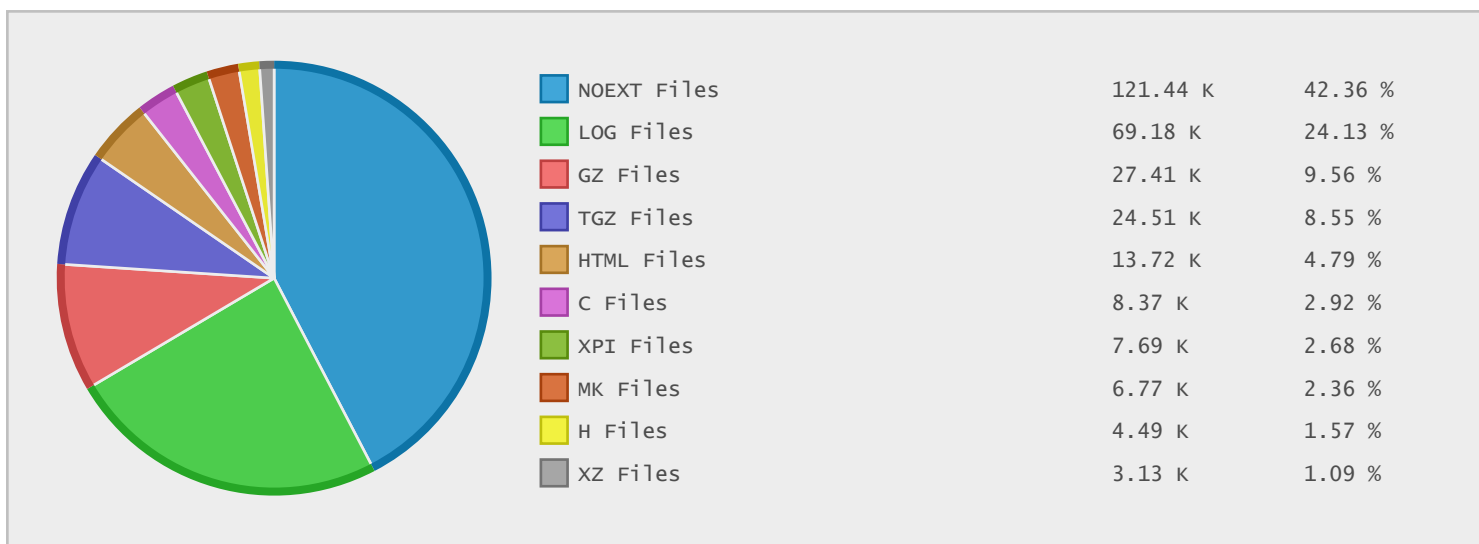

NetBSD Project Archive - FTP Site Statistics

Property	Value
FTP Server	ftp.netbsd.org
Description	NetBSD Project Archive
Country	United States
Scan Date	15/Jun/2014
Total Dirs	126,819
Total Files	318,833
Total Data	719.71 GB

Top 10 File Categories Sorted By Disk Space

Last 12 Months Modified Disk Space History

Last 10 Years Modified Disk Space History

Total:	674.75 GB
Average:	67.48 GB
Maximum:	186.27 GB
Minimum:	4.49 GB
From:	2005
To:	2014

Last 10 Years Modified File Count History

Total:	282791 Files
Average:	28279 Files
Maximum:	92162 Files
Minimum:	10560 Files
From:	2005
To:	2014

Top 10 File Extensions Sorted By Disk Space

Top 10 File Extensions Sorted By Number of Files