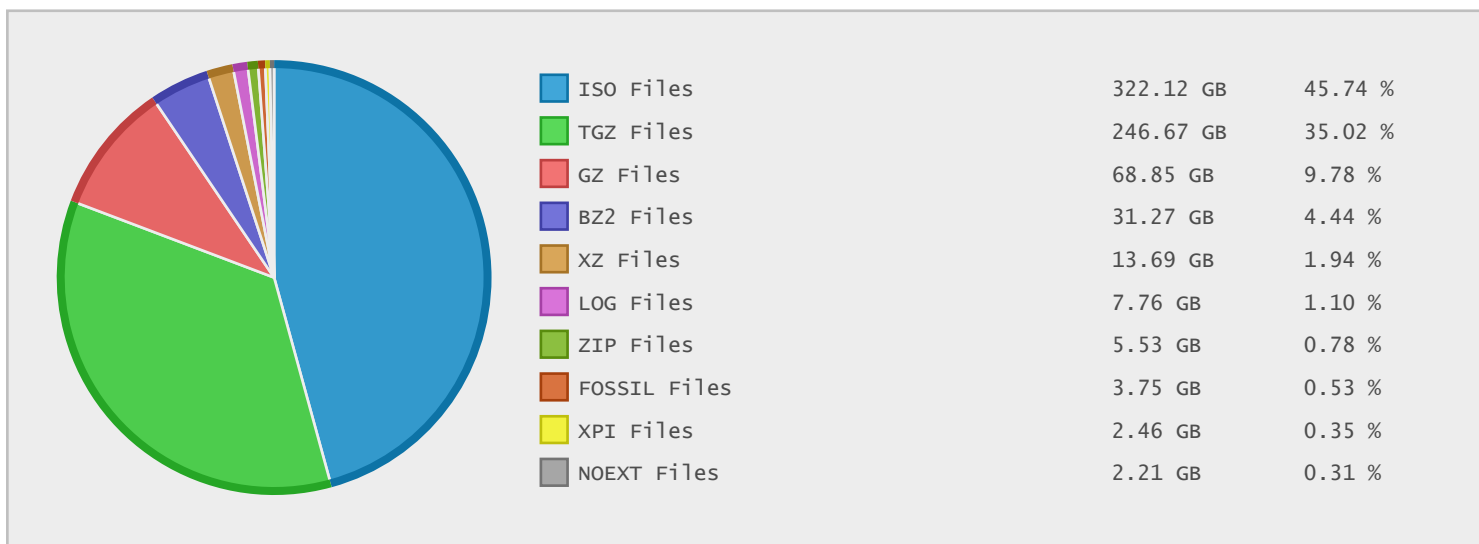

NetBSD Project Archive - FTP Site Statistics

Property	Value
FTP Server	ftp.netbsd.org
Description	NetBSD Project Archive
Country	United States
Scan Date	15/Jun/2014
Total Dirs	126,819
Total Files	318,833
Total Data	719.71 GB

Top 10 File Categories Sorted By Disk Space

Last 12 Months Modified Disk Space History

Last 10 Years Modified Disk Space History

Total:	674.75 GB
Average:	67.48 GB
Maximum:	186.27 GB
Minimum:	4.49 GB
From:	2005
To:	2014

Last 10 Years Modified File Count History

Total:	282791 Files
Average:	28279 Files
Maximum:	92162 Files
Minimum:	10560 Files
From:	2005
To:	2014

Top 10 File Extensions Sorted By Disk Space

Top 10 File Extensions Sorted By Number of Files