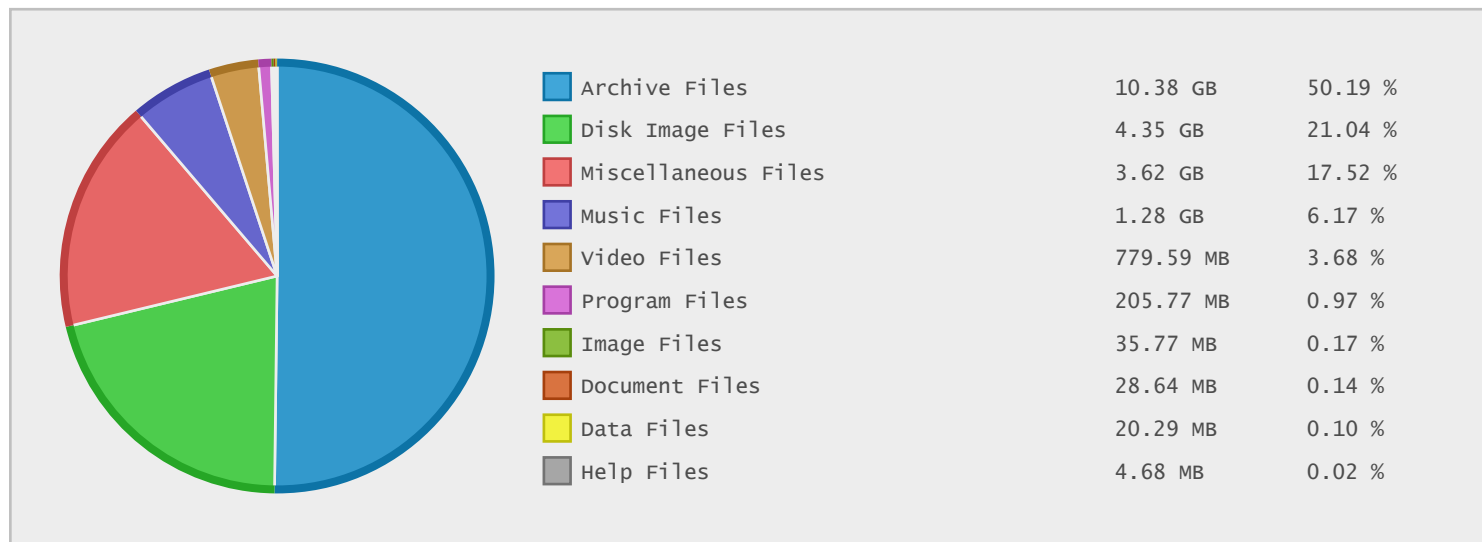

NetLabs Archive - FTP Site Statistics

Property	Value
FTP Server	ftp.netlabs.org
Description	NetLabs Archive
Country	Germany
Scan Date	27/Jun/2015
Total Dirs	341
Total Files	3,153
Total Data	20.69 GB

Top 20 Directories Sorted by Disk Space

Name	Dirs	Files	Data	Data (%)
/	341	3153	20.69 GB	100.00 %
/pub	334	2994	18.23 GB	88.11 %
/pub/events	30	134	5.64 GB	27.28 %
/pub/events/wse2009	0	1	4.35 GB	21.02 %
/incoming	5	159	2.46 GB	11.89 %
/pub/samba	14	426	2.23 GB	10.76 %
/pub/samba/server	5	255	2.05 GB	9.91 %
/incoming/mozilla	0	108	1.89 GB	9.12 %
/pub/fm2	1	28	1.52 GB	7.37 %
/pub/qt4	12	50	1.49 GB	7.18 %
/pub/qtapps	5	656	1.23 GB	5.93 %
/pub/java	12	67	1.18 GB	5.69 %
/pub/events/wse2010	0	10	0.95 GB	4.61 %
/pub/voyager	6	12	723.10 MB	3.41 %
/pub/gcc	6	98	685.62 MB	3.24 %
/pub/wps-wizard	1	118	633.80 MB	2.99 %
/pub/wps-wizard/theme	0	114	631.08 MB	2.98 %
/pub/samba/server/test	0	30	528.18 MB	2.49 %
/pub/samba/server/old	2	37	460.28 MB	2.17 %
/pub/qt4/old	0	8	396.00 MB	1.87 %

Top 10 File Categories Sorted By Disk Space