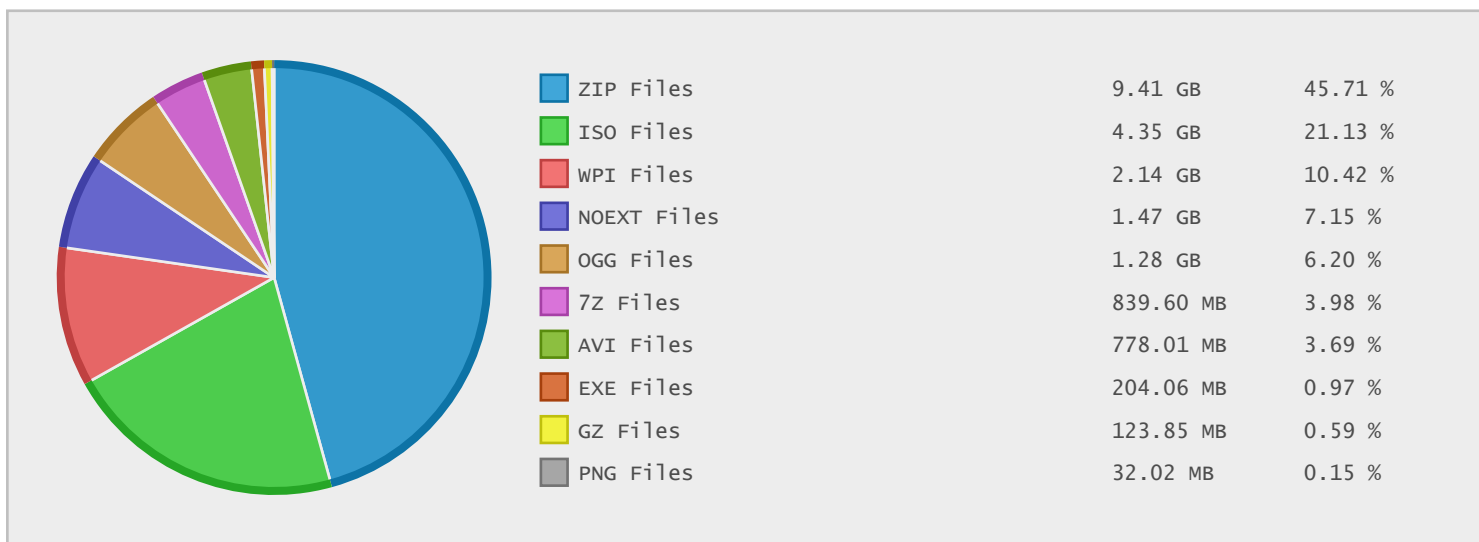

### Last 10 Years Modified Disk Space History

|          |          |
|----------|----------|
| Total:   | 18.60 GB |
| Average: | 1.86 GB  |
| Maximum: | 7.20 GB  |
| Minimum: | 0.38 GB  |
| From:    | 2006     |
| To:      | 2015     |

### Last 10 Years Modified File Count History

|          |            |
|----------|------------|
| Total:   | 2391 Files |
| Average: | 239 Files  |
| Maximum: | 416 Files  |
| Minimum: | 81 Files   |
| From:    | 2006       |
| To:      | 2015       |

### Top 10 File Extensions Sorted By Disk Space