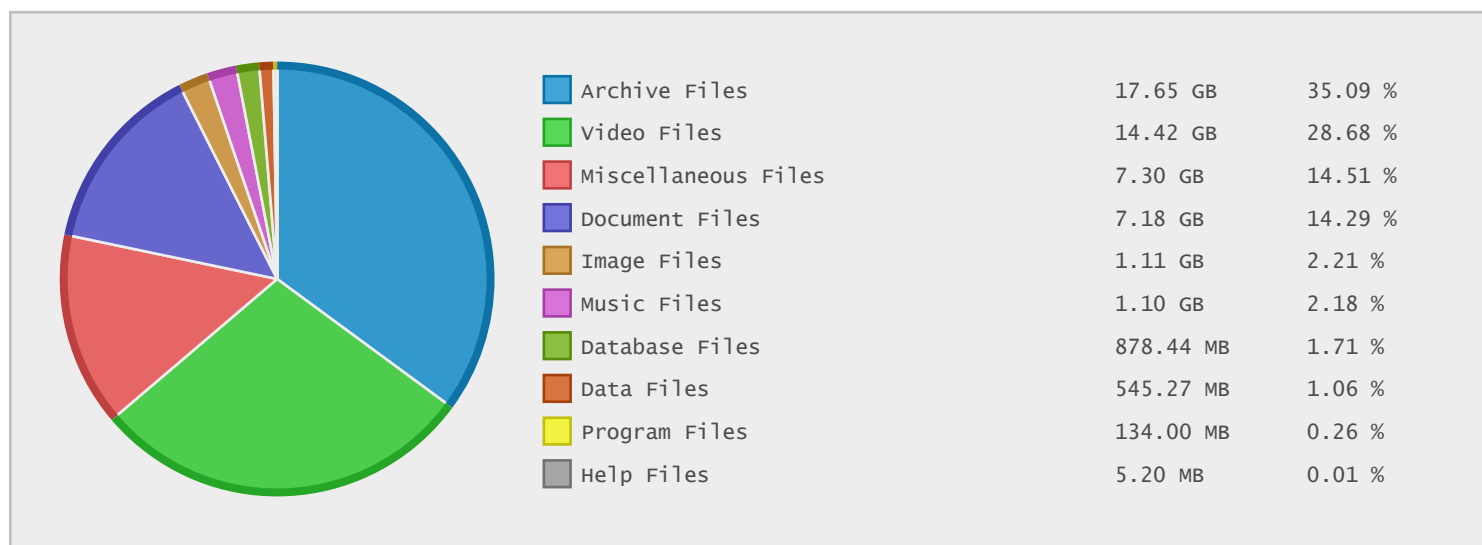

Highway Traffic Safety Administration - FTP Site Statistics

Property	Value
FTP Server	ftp.nhtsa.dot.gov
Description	Highway Traffic Safety Administration
Country	United States
Scan Date	10/Jul/2014
Total Dirs	1,208
Total Files	22,735
Total Data	50.29 GB

Top 20 Directories Sorted by Disk Space

Name	Dirs	Files	Data	Data (%)
/	1208	22735	50.29 GB	100.00 %
/CPSVideos	8	48	8.87 GB	17.63 %
/CAFE	1	43	6.35 GB	12.62 %
/AdCouncilVideosCPS2012	0	8	6.21 GB	12.34 %
/CPSVideos/HighRes	0	13	4.53 GB	9.01 %
/Videos	1	8	4.39 GB	8.72 %
/Ped	549	549	3.02 GB	6.01 %
/Ped/Scanned Cases	545	544	3.02 GB	6.01 %
/CAFE/2017-25_Final	0	14	3.00 GB	5.96 %
/540	0	2	2.97 GB	5.90 %
/TQ10-001	19	3571	2.58 GB	5.13 %
/ImpairedDriving	24	108	2.54 GB	5.05 %
/CPSVideos/PSA's and CPS Material	3	6	2.44 GB	4.85 %
/MfrMail	0	16963	2.09 GB	4.15 %
/FARS	234	469	1.75 GB	3.49 %
/NTI	9	35	1.59 GB	3.17 %
/EMS	0	1	1.55 GB	3.08 %
/NTI/EMS	0	1	1.55 GB	3.08 %
/CPSVideos/PSA's and CPS Material/Span...	0	3	1.50 GB	2.99 %
/TQ10-001/Toyota Submission(s)	13	158	1.33 GB	2.64 %

Top 10 File Categories Sorted By Disk Space