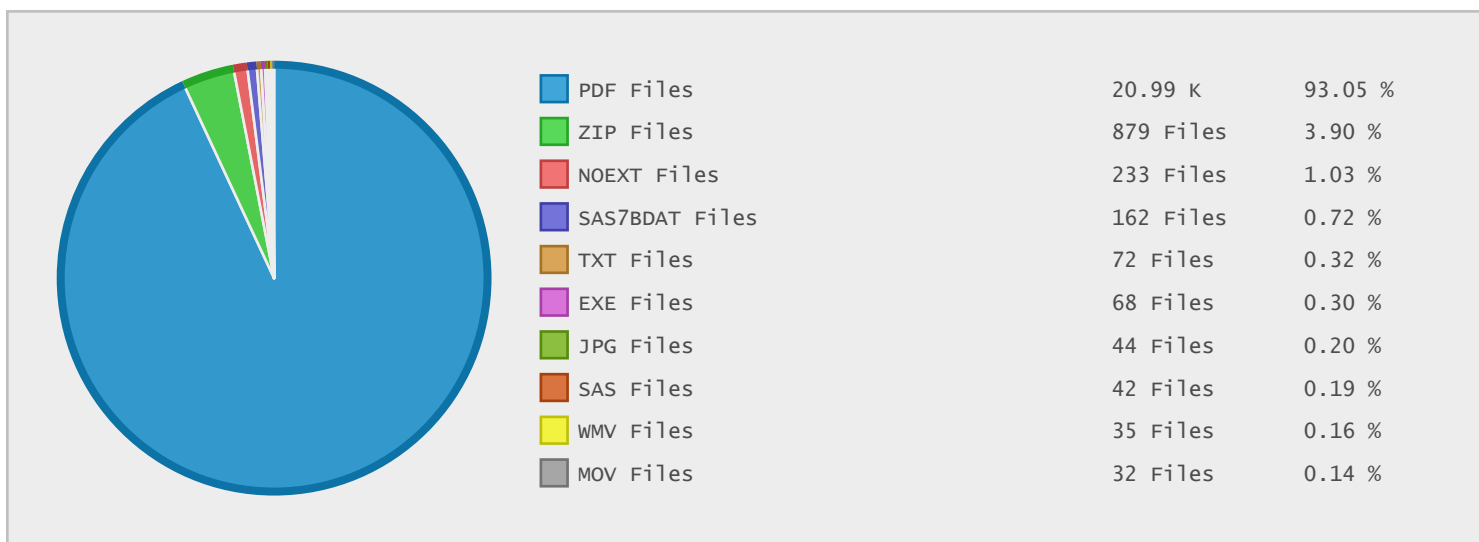

Top 10 File Categories Sorted By Disk Space

Last 12 Months Modified Disk Space History

Last 10 Years Modified Disk Space History

Last 10 Years Modified File Count History

Top 10 File Extensions Sorted By Disk Space

Top 10 File Extensions Sorted By Number of Files

Top 10 File Categories Sorted by Disk Space

Category	Files	Data	Data (%)
Archive Files	886	17.65 GB	35.09 %
Video Files	33	14.42 GB	28.68 %
Miscellaneous Files	424	7.30 GB	14.51 %
Document Files	21131	7.18 GB	14.29 %
Image Files	71	1.11 GB	2.21 %
Music Files	35	1.10 GB	2.18 %
Database Files	15	878.44 MB	1.71 %
Data Files	17	545.27 MB	1.06 %
Program Files	68	134.00 MB	0.26 %
Help Files	3	5.20 MB	0.01 %