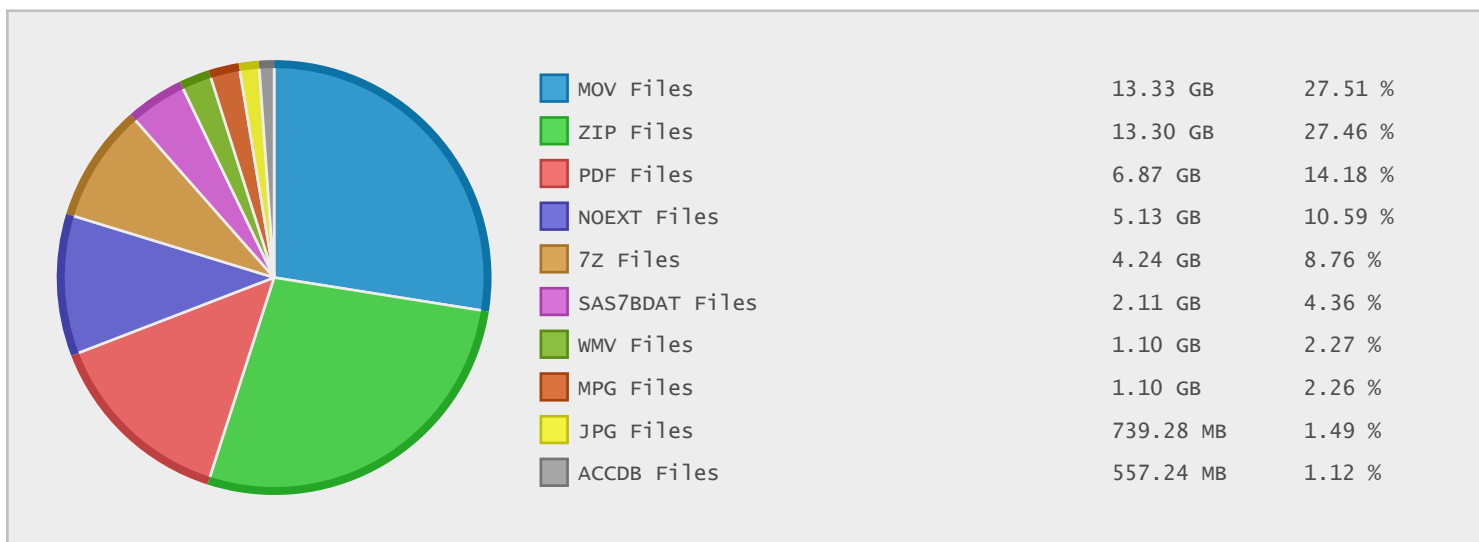

Top 10 File Categories Sorted By Disk Space

Last 12 Months Modified Disk Space History

Last 10 Years Modified Disk Space History

Last 10 Years Modified File Count History

Top 10 File Extensions Sorted By Disk Space

Top 10 File Extensions Sorted By Number of Files

Top 10 File Categories Sorted by Disk Space

Category	Files	Data	Data (%)
Archive Files	886	17.65 GB	35.09 %
Video Files	33	14.42 GB	28.68 %
Miscellaneous Files	424	7.30 GB	14.51 %
Document Files	21131	7.18 GB	14.29 %
Image Files	71	1.11 GB	2.21 %
Music Files	35	1.10 GB	2.18 %
Database Files	15	878.44 MB	1.71 %
Data Files	17	545.27 MB	1.06 %
Program Files	68	134.00 MB	0.26 %
Help Files	3	5.20 MB	0.01 %