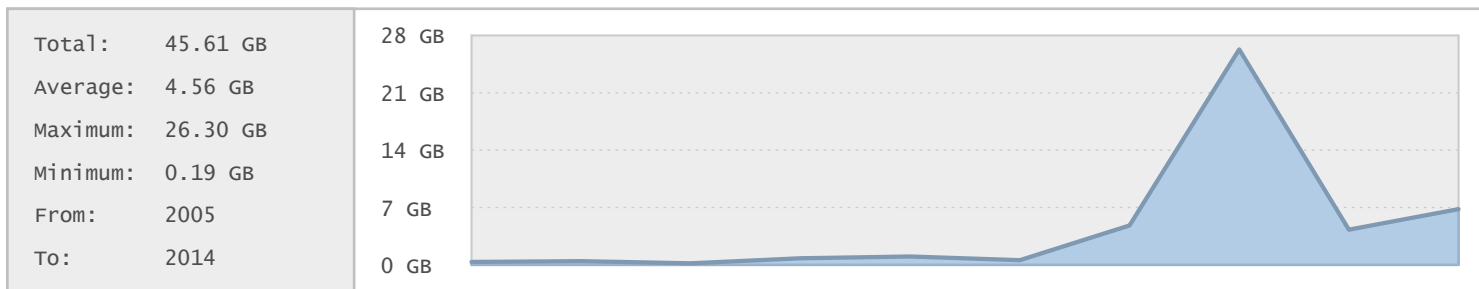

Top 10 File Categories Sorted By Disk Space

Last 12 Months Modified Disk Space History

Last 10 Years Modified Disk Space History

Last 10 Years Modified File Count History

Top 10 File Extensions Sorted By Disk Space