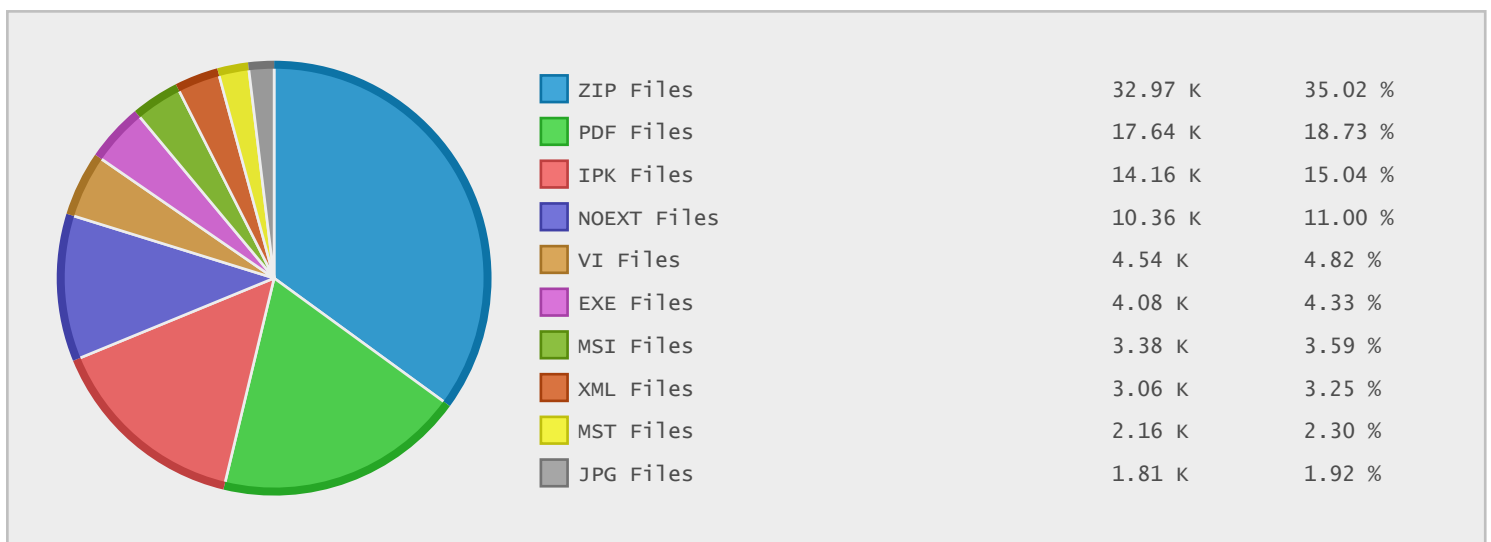

Top 10 File Categories Sorted By Disk Space

Last 12 Months Modified Disk Space History

Last 10 Years Modified Disk Space History

Last 10 Years Modified File Count History

Top 10 File Extensions Sorted By Disk Space

Top 10 File Extensions Sorted By Number of Files

Top 10 File Categories Sorted by Disk Space

Category	Files	Data	Data (%)
Archive Files	33605	547.36 GB	44.07 %
Program Files	4240	408.18 GB	32.86 %
Miscellaneous Files	17129	117.29 GB	9.44 %
Disk Image Files	125	61.77 GB	4.97 %
Video Files	103	44.04 GB	3.55 %
Document Files	23326	28.78 GB	2.32 %
Image Files	3790	11.70 GB	0.94 %
windows Package Files	3378	6.97 GB	0.56 %
Music Files	130	4.88 GB	0.39 %
Linux Package Files	14195	4.19 GB	0.34 %