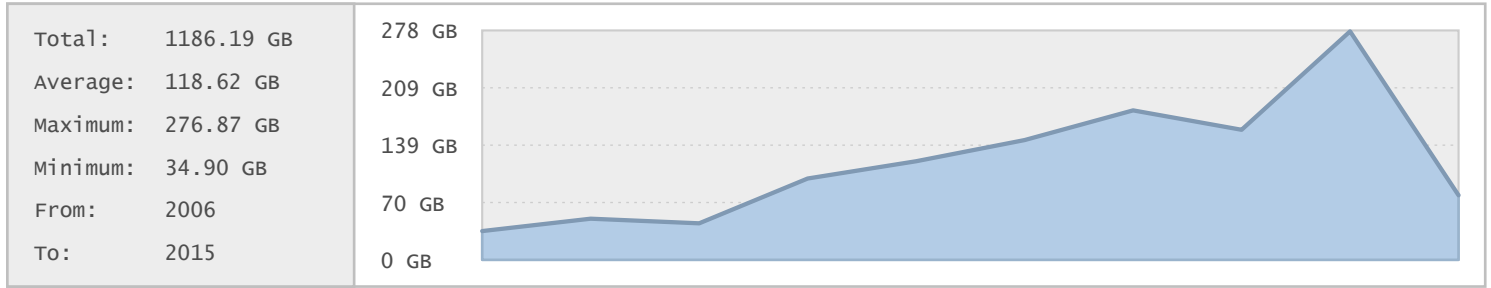

Top 10 File Categories Sorted By Disk Space

Last 12 Months Modified Disk Space History

Last 10 Years Modified Disk Space History

Last 10 Years Modified File Count History

Top 10 File Extensions Sorted By Disk Space