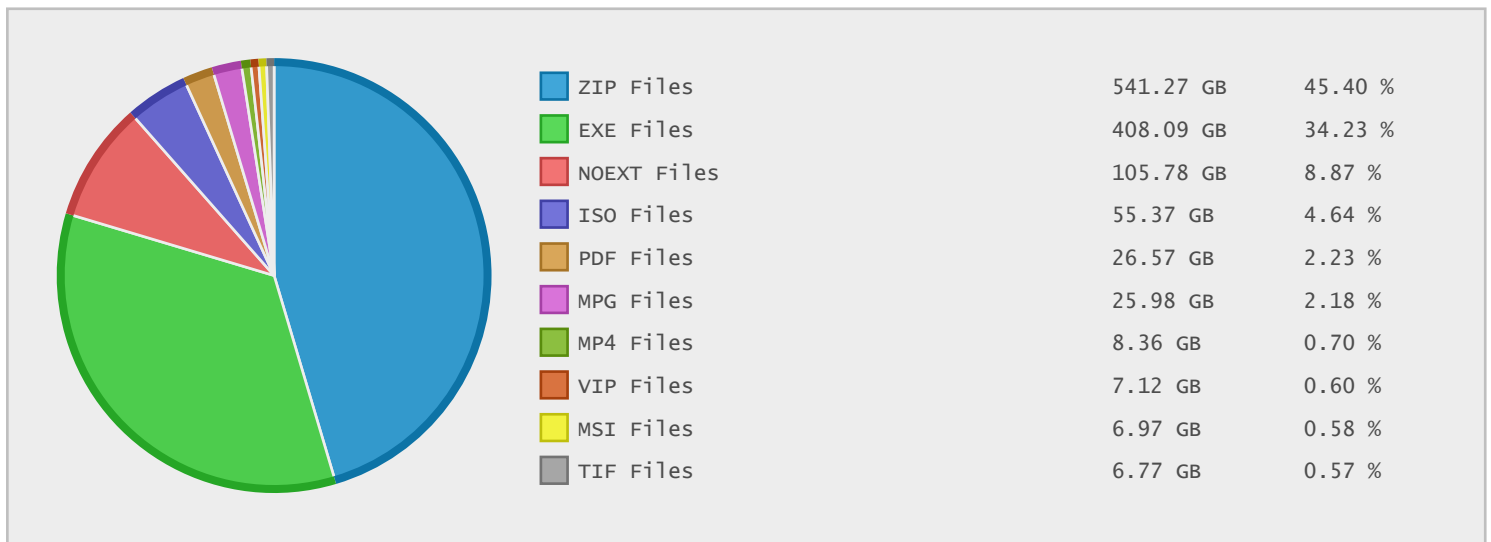

Top 10 File Categories Sorted By Disk Space

Last 12 Months Modified Disk Space History

Last 10 Years Modified Disk Space History

Last 10 Years Modified File Count History

Top 10 File Extensions Sorted By Disk Space

Top 10 File Extensions Sorted By Number of Files

Top 10 File Categories Sorted by Disk Space

Category	Files	Data	Data (%)
Archive Files	33605	547.36 GB	44.07 %
Program Files	4240	408.18 GB	32.86 %
Miscellaneous Files	17129	117.29 GB	9.44 %
Disk Image Files	125	61.77 GB	4.97 %
Video Files	103	44.04 GB	3.55 %
Document Files	23326	28.78 GB	2.32 %
Image Files	3790	11.70 GB	0.94 %
windows Package Files	3378	6.97 GB	0.56 %
Music Files	130	4.88 GB	0.39 %
Linux Package Files	14195	4.19 GB	0.34 %