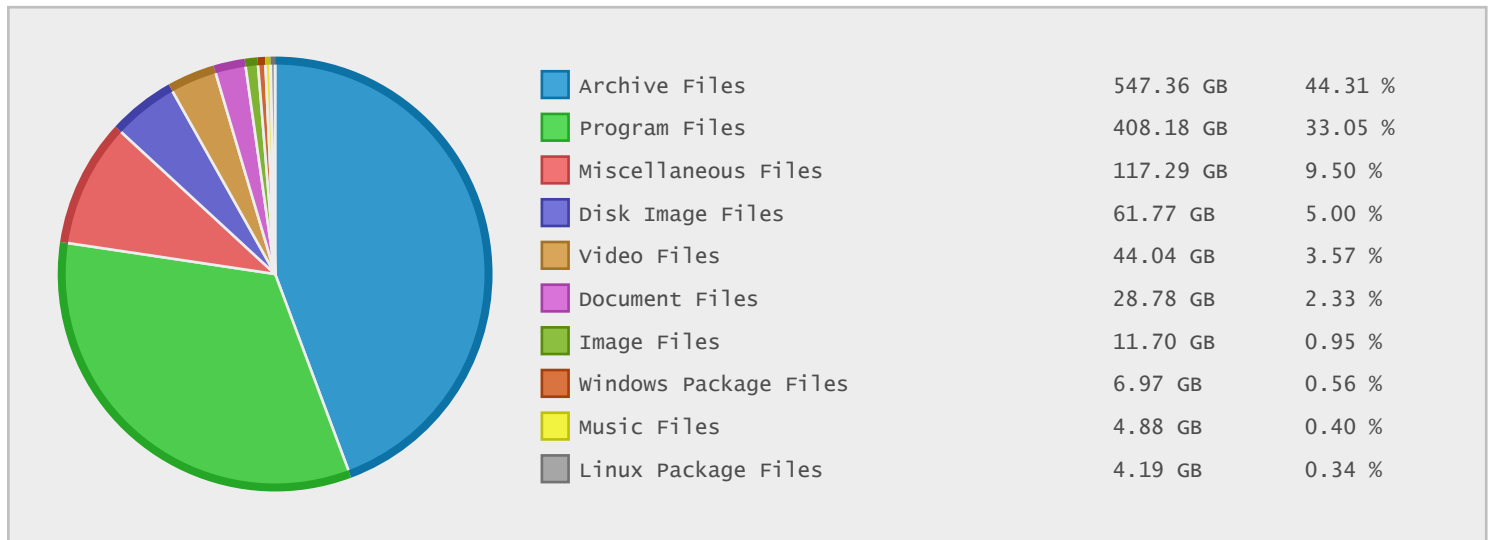

National Instruments Software Archive - FTP Site Statistics

Property	Value
FTP Server	ftp.ni.com
Description	National Instruments Software Archive
Country	United States
Scan Date	13/May/2015
Total Dirs	36,641
Total Files	107,779
Total Data	1.21 TB

Top 20 Directories Sorted by Disk Space

Name	Dirs	Files	Data	Data (%)
/	36641	107779	1.21 TB	100.00 %
/support	20704	35627	486.24 GB	39.15 %
/evaluation	3184	9056	478.82 GB	38.55 %
/evaluation/labview	3009	7991	408.01 GB	32.85 %
/evaluation/labview/ekit	36	1230	358.15 GB	28.83 %
/evaluation/labview/ekit/other	35	1212	358.12 GB	28.83 %
/evaluation/labview/ekit/other/downloader	34	1212	358.12 GB	28.83 %
/pub	2829	29213	242.74 GB	19.54 %
/support/fis	37	36	178.05 GB	14.33 %
/support/fis/sds	35	35	176.72 GB	14.23 %
/pub/branches	1593	13570	124.65 GB	10.04 %
/support/idnet	16690	16618	60.72 GB	4.89 %
/pub/energy	80	453	53.28 GB	4.29 %
/pub/branches/taiwan	49	955	52.14 GB	4.20 %
/evaluation/labview/lvtm	2966	6726	47.10 GB	3.79 %
/support/daq	247	1162	45.38 GB	3.65 %
/pub/newsimages	1031	4465	40.74 GB	3.28 %
/pub/energy/PMU	7	354	39.46 GB	3.18 %
/pub/energy/PMU/VMWare Images	5	352	39.07 GB	3.15 %
/pub/energy/PMU/VMWare Images/windows ...	4	352	39.07 GB	3.15 %

Top 10 File Categories Sorted By Disk Space