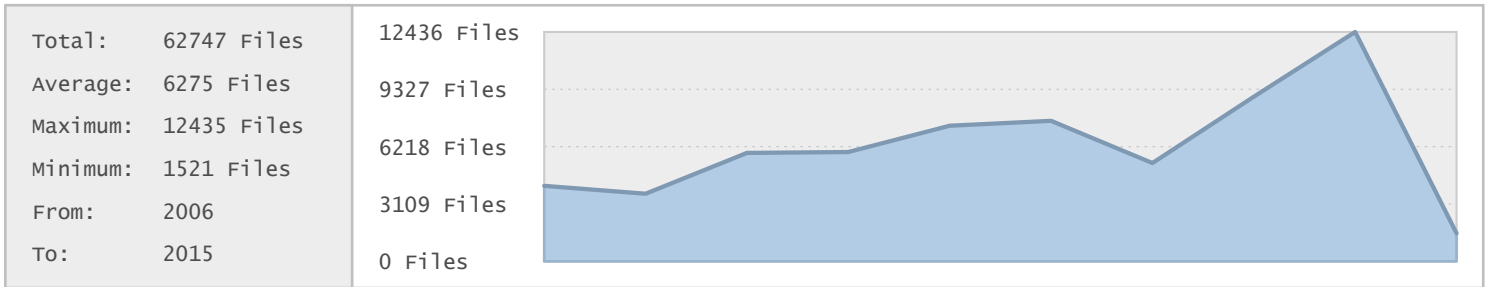

Top 10 File Categories Sorted By Disk Space

Last 12 Months Modified Disk Space History

Last 10 Years Modified Disk Space History

Last 10 Years Modified File Count History

Top 10 File Extensions Sorted By Disk Space

Top 10 File Extensions Sorted By Number of Files

Top 10 File Categories Sorted by Disk Space

Category	Files	Data	Data (%)
Video Files	37	16.73 GB	37.13 %
Archive Files	44217	12.93 GB	28.69 %
Miscellaneous Files	7384	7.00 GB	15.54 %
Document Files	23201	4.45 GB	9.87 %
Disk Image Files	5	2.66 GB	5.90 %
Image Files	188	0.97 GB	2.16 %
Program Files	5	198.05 MB	0.43 %
Data Files	4059	88.43 MB	0.19 %
Backup Files	190	23.57 MB	0.05 %
Internet Files	136	12.26 MB	0.03 %