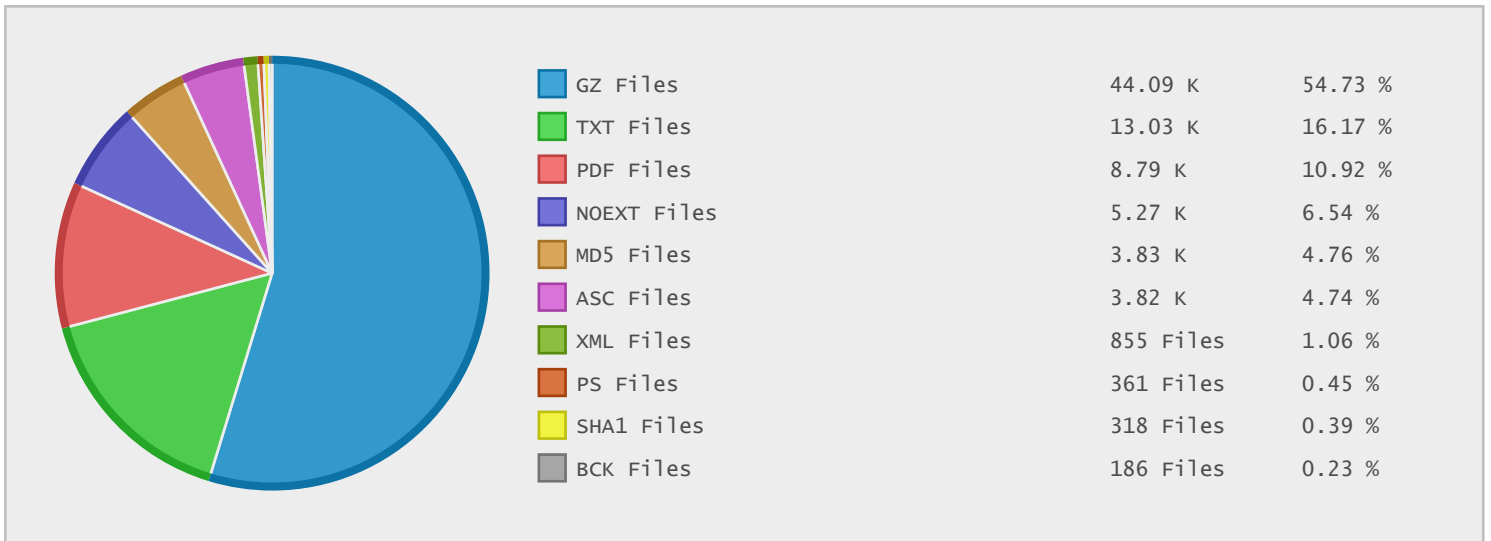

Top 10 File Categories Sorted By Disk Space

Last 12 Months Modified Disk Space History

Last 10 Years Modified Disk Space History

Last 10 Years Modified File Count History

Top 10 File Extensions Sorted By Disk Space

Top 10 File Extensions Sorted By Number of Files

Top 10 File Categories Sorted by Disk Space

Category	Files	Data	Data (%)
Video Files	37	16.73 GB	37.13 %
Archive Files	44217	12.93 GB	28.69 %
Miscellaneous Files	7384	7.00 GB	15.54 %
Document Files	23201	4.45 GB	9.87 %
Disk Image Files	5	2.66 GB	5.90 %
Image Files	188	0.97 GB	2.16 %
Program Files	5	198.05 MB	0.43 %
Data Files	4059	88.43 MB	0.19 %
Backup Files	190	23.57 MB	0.05 %
Internet Files	136	12.26 MB	0.03 %