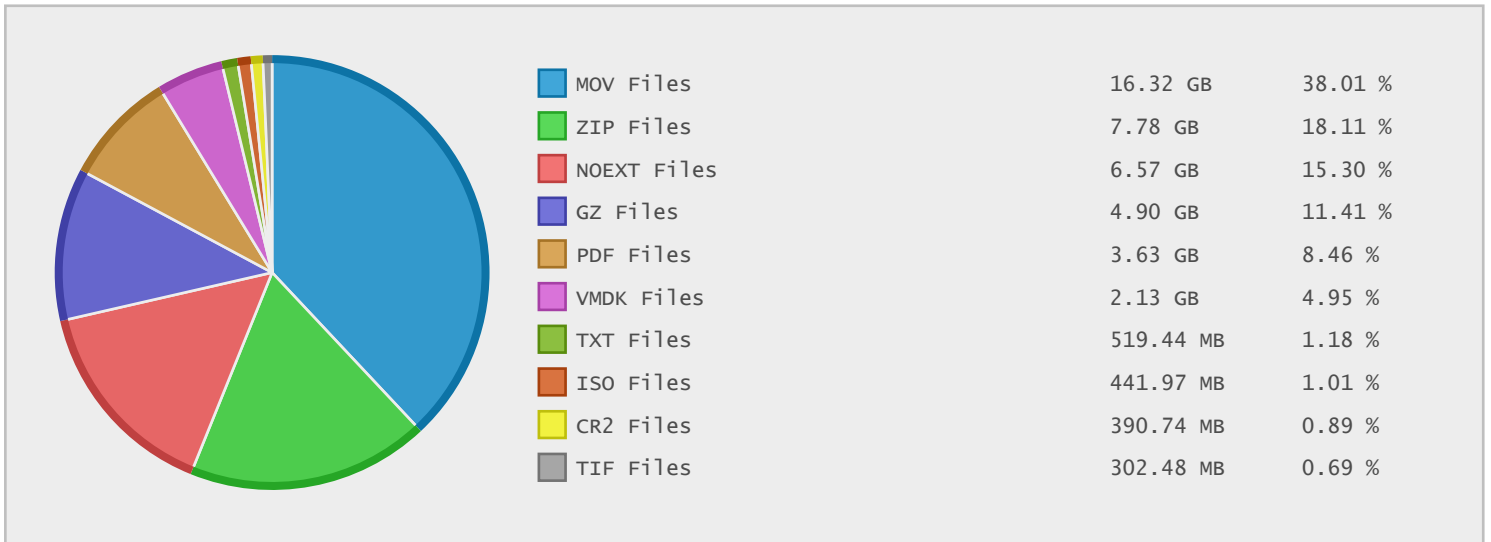

Top 10 File Categories Sorted By Disk Space

Last 12 Months Modified Disk Space History

Last 10 Years Modified Disk Space History

Last 10 Years Modified File Count History

Top 10 File Extensions Sorted By Disk Space

Top 10 File Extensions Sorted By Number of Files

Top 10 File Categories Sorted by Disk Space

Category	Files	Data	Data (%)
Video Files	37	16.73 GB	37.13 %
Archive Files	44217	12.93 GB	28.69 %
Miscellaneous Files	7384	7.00 GB	15.54 %
Document Files	23201	4.45 GB	9.87 %
Disk Image Files	5	2.66 GB	5.90 %
Image Files	188	0.97 GB	2.16 %
Program Files	5	198.05 MB	0.43 %
Data Files	4059	88.43 MB	0.19 %
Backup Files	190	23.57 MB	0.05 %
Internet Files	136	12.26 MB	0.03 %