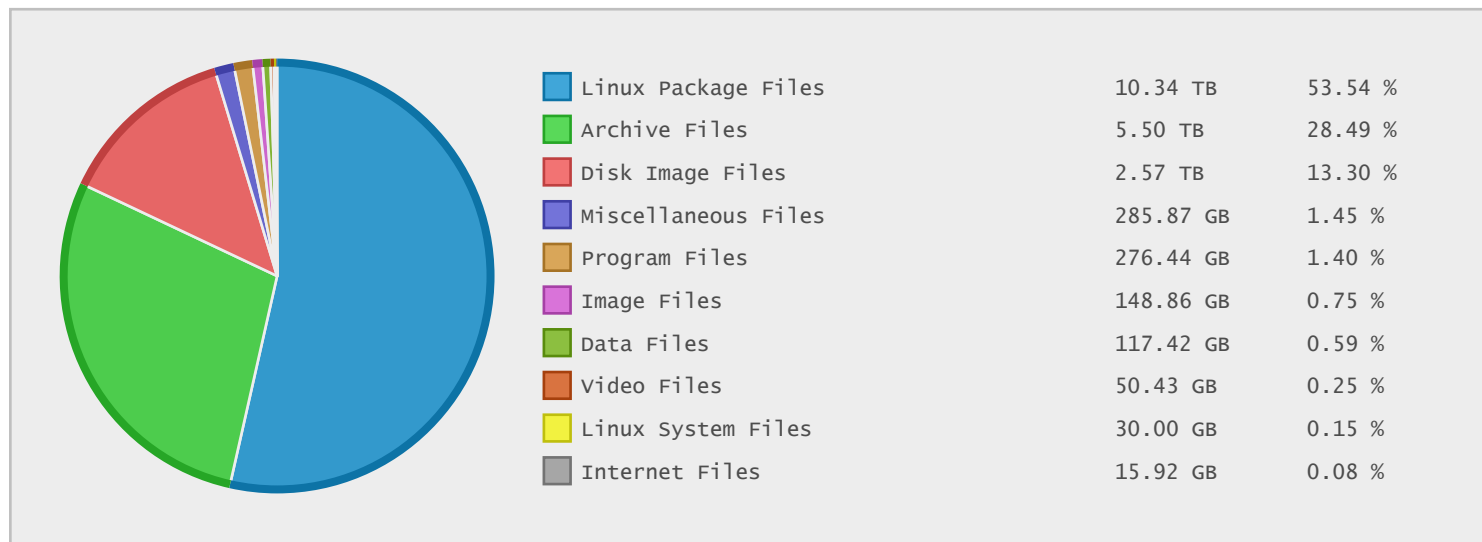

Association of Open Systems - FTP Site Statistics

Property	Value
FTP Server	ftp.nluug.nl
Description	Association of Open Systems
Country	Netherlands
Scan Date	17/Apr/2015
Total Dirs	471,706
Total Files	12,159,484
Total Data	19.37 TB

Top 20 Directories Sorted by Disk Space

Name	Dirs	Files	Data	Data (%)
/	471706	12159484	19.37 TB	100.00 %
/vol	471705	12159482	19.37 TB	> 99.99 %
/vol/2	140345	7088239	10.31 TB	53.21 %
/vol/1	331353	5071243	9.06 TB	46.79 %
/vol/1/redhat-ftp	2025	191701	2.29 TB	11.80 %
/vol/1/redhat-ftp/redhat	1956	191354	2.29 TB	11.80 %
/vol/1/redhat-ftp/redhat/linux	1272	188310	2.25 TB	11.61 %
/vol/2/openbsd	1836	1135080	1.80 TB	9.29 %
/vol/2/fedora	3370	1407016	1.55 TB	7.99 %
/vol/2/fedora/linux	3369	1407015	1.55 TB	7.99 %
/vol/2/metalab	26614	920762	1.37 TB	7.07 %
/vol/2/metalab/distributions	21660	803658	1.36 TB	7.02 %
/vol/1/redhat-ftp/redhat/linux/enterprise	635	112096	1.30 TB	6.74 %
/vol/1/linux-debian	30771	1105252	1.04 TB	5.34 %
/vol/2/opensuse	1758	876590	1.03 TB	5.32 %
/vol/1/scientific	1479	409997	1.00 TB	5.18 %
/vol/1/linux-debian/pool	25105	1031402	1.00 TB	5.15 %
/vol/2/mageia	1223	405010	0.99 TB	5.12 %
/vol/1/linux-debian/pool/main	24441	1021397	0.97 TB	4.99 %
/vol/1/redhat-ftp/redhat/linux/updates	536	75239	0.94 TB	4.85 %

Top 10 File Categories Sorted By Disk Space

Last 12 Months Modified Disk Space History

Last 10 Years Modified Disk Space History

Total:	19177.55 GB
Average:	1917.75 GB
Maximum:	4920.39 GB
Minimum:	315.66 GB
From:	2006
To:	2015

Last 10 Years Modified File Count History

Total:	11200833...
Average:	1120083 ...
Maximum:	3054558 ...
Minimum:	266696 Files
From:	2006
To:	2015

Top 10 File Extensions Sorted By Disk Space

Top 10 File Extensions Sorted By Number of Files