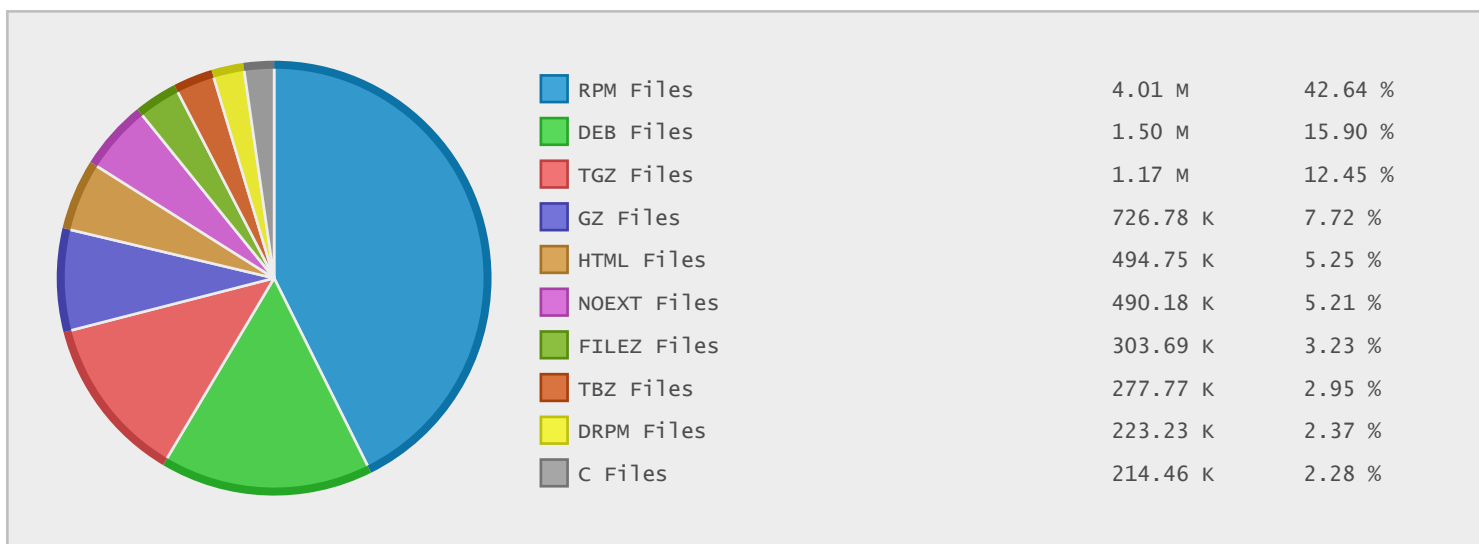

Top 10 File Categories Sorted By Disk Space

Last 12 Months Modified Disk Space History

Last 10 Years Modified Disk Space History

Total:	19177.55 GB
Average:	1917.75 GB
Maximum:	4920.39 GB
Minimum:	315.66 GB
From:	2006
To:	2015

Last 10 Years Modified File Count History

Total:	11200833...
Average:	1120083 ...
Maximum:	3054558 ...
Minimum:	266696 Files
From:	2006
To:	2015

Top 10 File Extensions Sorted By Disk Space

Top 10 File Extensions Sorted By Number of Files