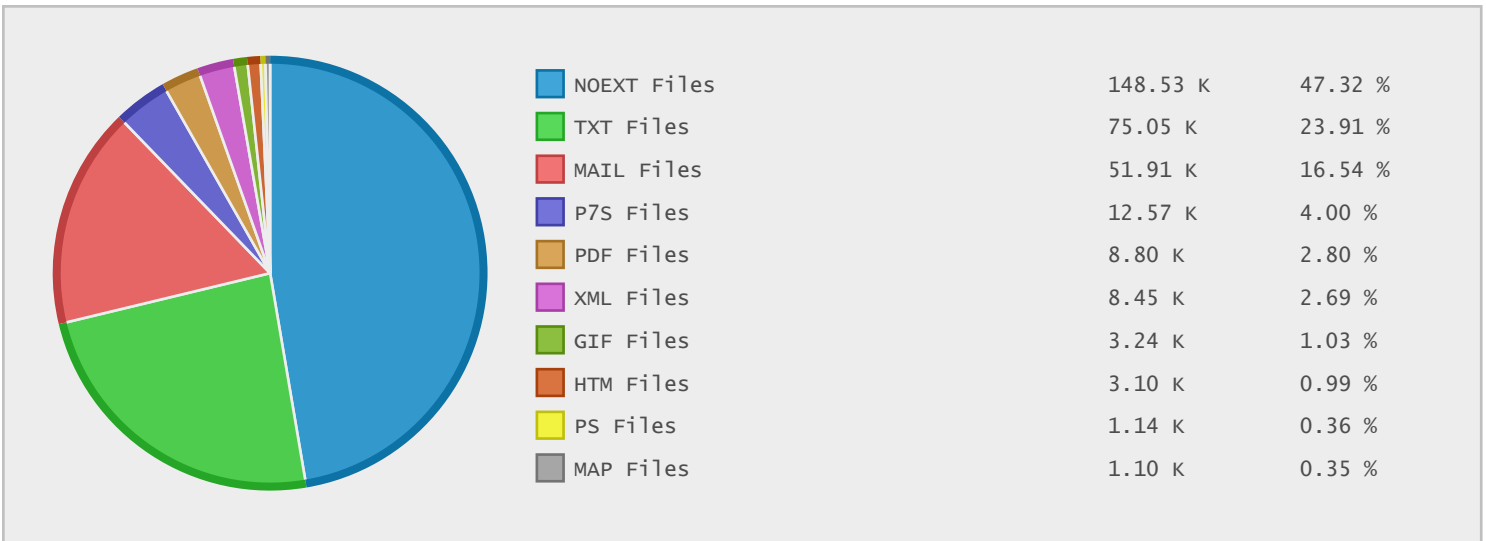

Top 10 File Categories Sorted By Disk Space

Last 12 Months Modified Disk Space History

Last 10 Years Modified Disk Space History

Total:	18.05 GB
Average:	1.81 GB
Maximum:	3.07 GB
Minimum:	1.06 GB
From:	2006
To:	2015

Last 10 Years Modified File Count History

Total:	246635 Files
Average:	24664 Files
Maximum:	157880 Files
Minimum:	7169 Files
From:	2006
To:	2015

Top 10 File Extensions Sorted By Disk Space

Top 10 File Extensions Sorted By Number of Files