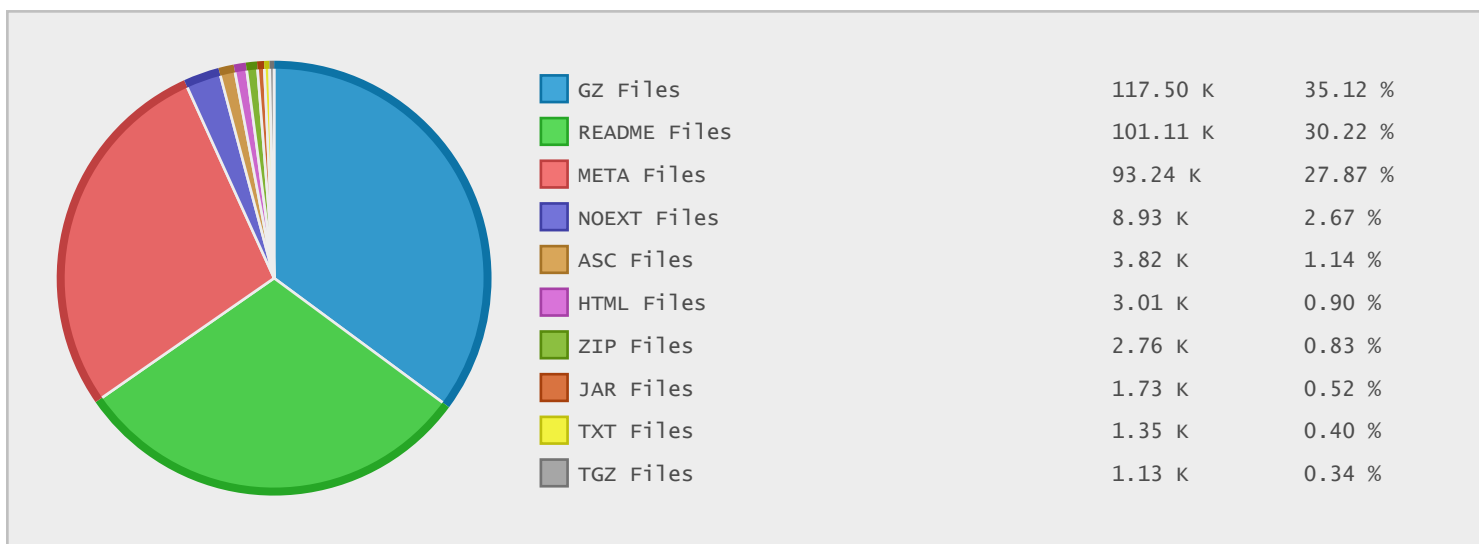

Top 10 File Extensions Sorted By Number of Files