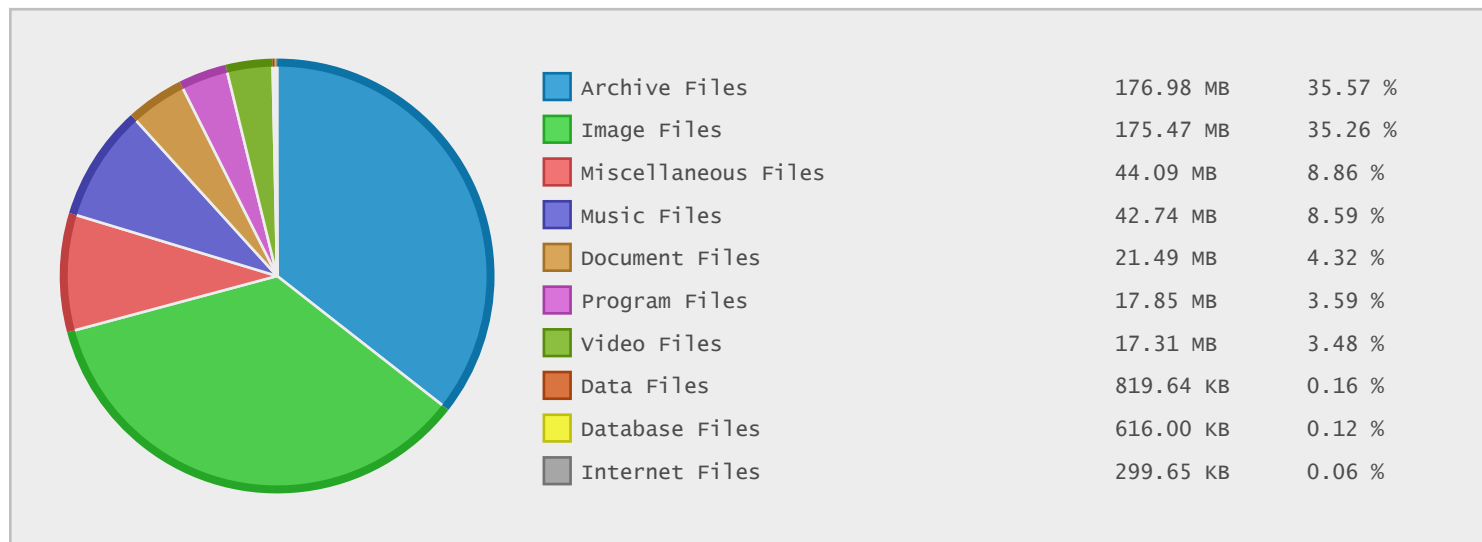

PC Magazine Archive - FTP Site Statistics

Property	Value
FTP Server	ftp.pcmag.com
Description	PC Magazine Archive
Country	United States
Scan Date	12/Apr/2015
Total Dirs	167
Total Files	1,737
Total Data	497.63 MB

Top 20 Directories Sorted by Disk Space

Name	Dirs	Files	Data	Data (%)
/	167	1737	497.63 MB	100.00 %
/archives	166	1737	497.63 MB	100.00 %
/archives/1999	40	386	172.85 MB	34.73 %
/archives/2000	25	443	103.26 MB	20.75 %
/archives/1998	41	177	91.94 MB	18.47 %
/archives/1998/1201	32	107	82.63 MB	16.60 %
/archives/1998/1201/drivers	30	63	81.45 MB	16.37 %
/archives/1999/0119	2	42	80.64 MB	16.20 %
/archives/1999/0119/labsdata	1	38	79.83 MB	16.04 %
/archives/1999/0119/labsdata/digicam	0	26	79.54 MB	15.98 %
/archives/2001	23	163	64.96 MB	13.05 %
/archives/1999/av99	10	131	61.66 MB	12.39 %
/archives/2001/0102	0	25	36.76 MB	7.39 %
/archives/1999/av99/original	0	6	29.85 MB	6.00 %
/archives/2002	23	51	27.50 MB	5.53 %
/archives/fmSingNet_vol10plus	0	132	16.93 MB	3.40 %
/archives/2000/1107	0	21	16.17 MB	3.25 %
/archives/volfiles	0	216	12.35 MB	2.48 %
/archives/1998/1201/drivers/diamond_vi...	0	2	8.90 MB	1.79 %
/archives/1998/1201/drivers/diamond_vi...	0	2	8.90 MB	1.79 %

Top 10 File Categories Sorted By Disk Space