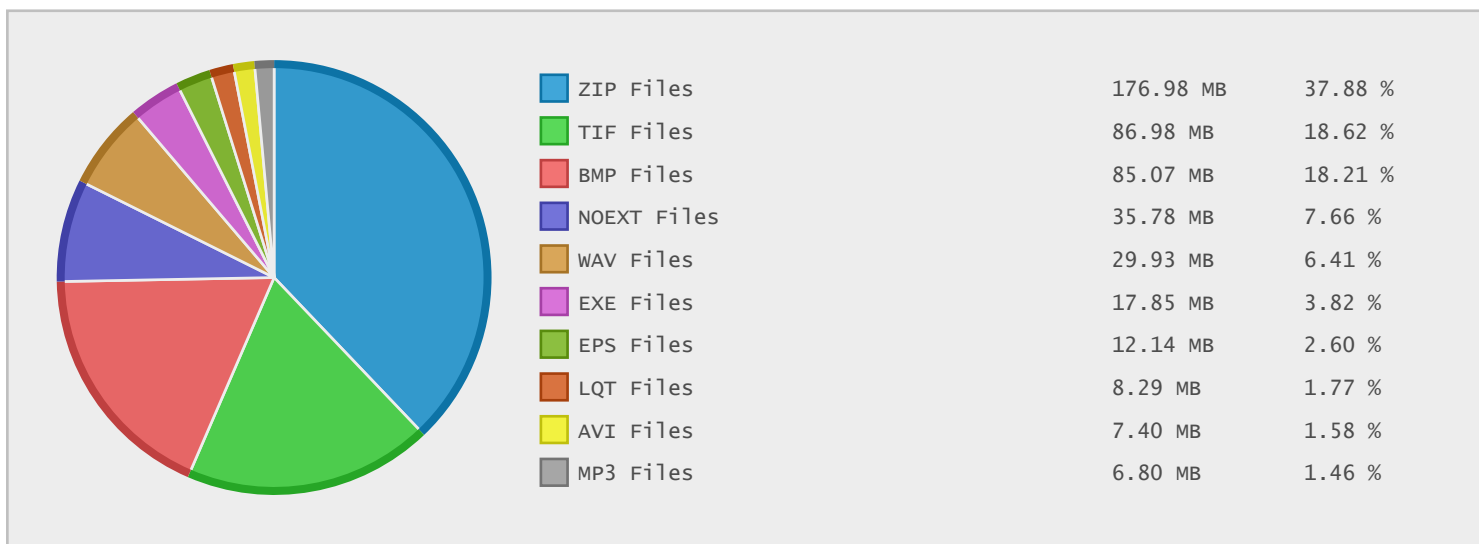

Top 10 File Extensions Sorted By Disk Space