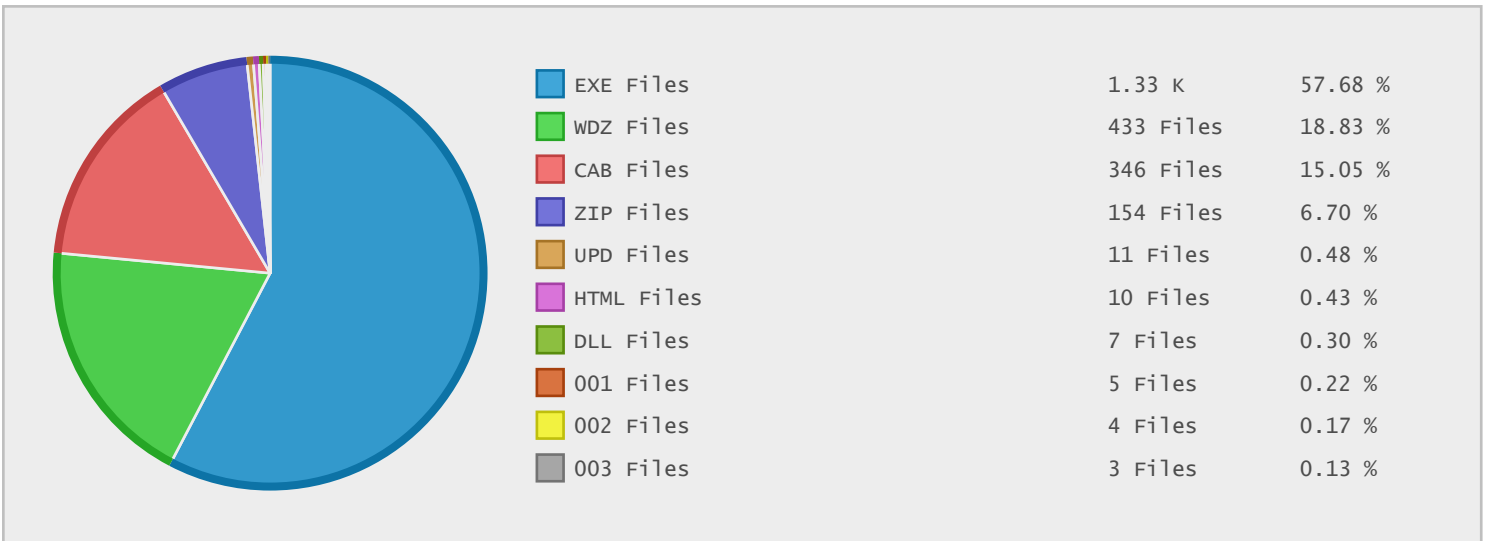

Top 10 File Categories Sorted By Disk Space

Last 12 Months Modified Disk Space History

Last 10 Years Modified Disk Space History

Total:	221.06 GB
Average:	22.11 GB
Maximum:	37.66 GB
Minimum:	9.83 GB
From:	2006
To:	2015

Last 10 Years Modified File Count History

Total:	1551 Files
Average:	155 Files
Maximum:	197 Files
Minimum:	74 Files
From:	2006
To:	2015

Top 10 File Extensions Sorted By Disk Space

Top 10 File Extensions Sorted By Number of Files