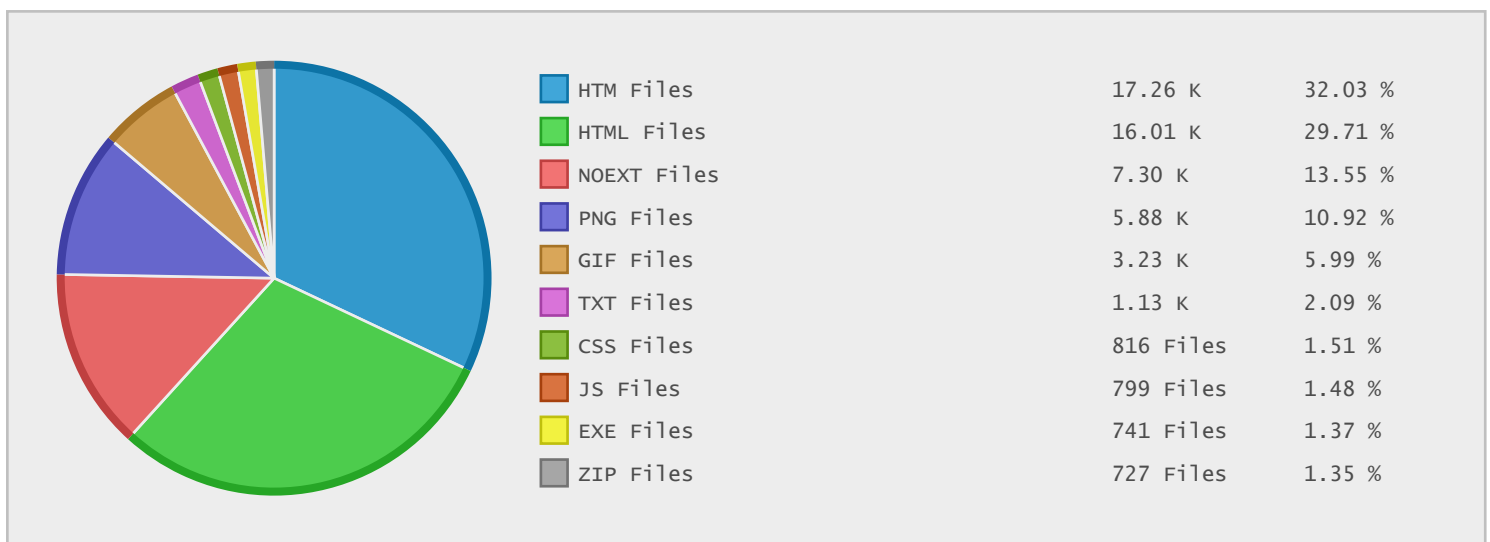

Top 10 File Categories Sorted By Disk Space

Last 12 Months Modified Disk Space History

Last 10 Years Modified Disk Space History

Last 10 Years Modified File Count History

Top 10 File Extensions Sorted By Disk Space

Top 10 File Extensions Sorted By Number of Files

Top 10 File Categories Sorted by Disk Space

Category	Files	Data	Data (%)
Archive Files	1906	42.82 GB	50.46 %
Disk Image Files	55	21.60 GB	25.46 %
Linux Package Files	68	6.80 GB	8.01 %
Miscellaneous Files	7760	5.22 GB	6.15 %
Video Files	327	3.79 GB	4.46 %
Program Files	763	3.29 GB	3.88 %
Internet Files	34332	768.39 MB	0.88 %
Document Files	1701	345.23 MB	0.40 %
Image Files	9551	129.50 MB	0.15 %
Data Files	391	48.70 MB	0.06 %