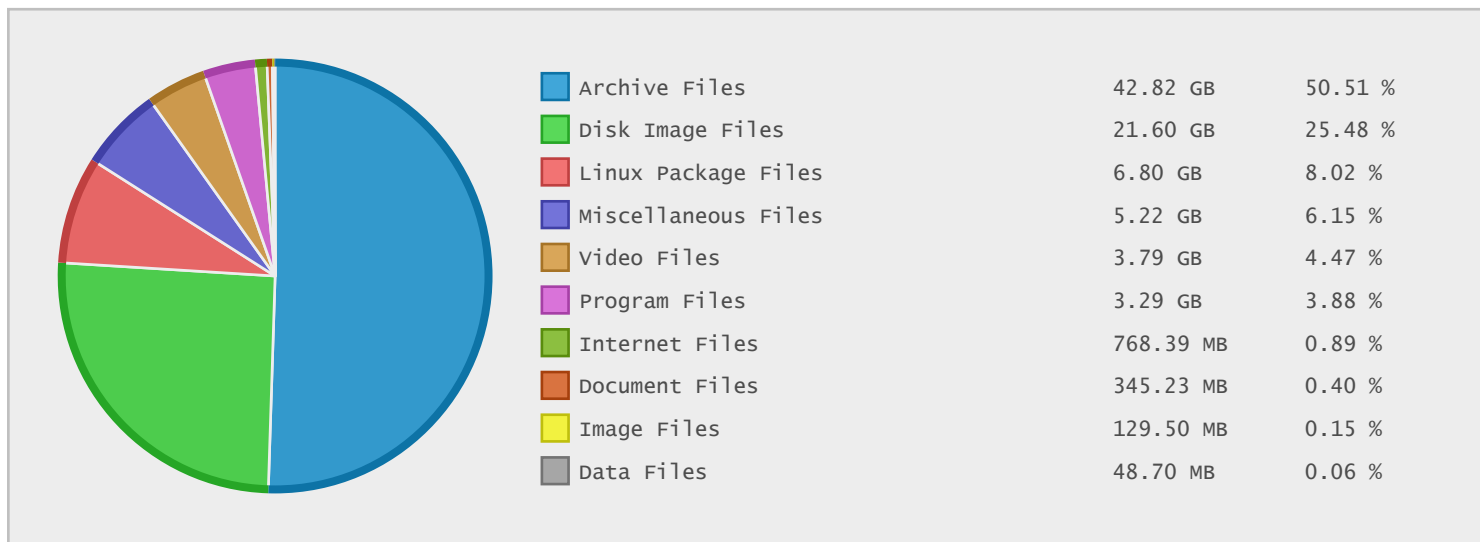

Perforce Version Control Software - FTP Site Statistics

Property	Value
FTP Server	ftp.perforce.com
Description	Perforce Version Control Software
Country	United States
Scan Date	02/Nov/2015
Total Dirs	4,045
Total Files	57,798
Total Data	84.85 GB

Top 20 Directories Sorted by Disk Space

Name	Dirs	Files	Data	Data (%)
/	4045	57798	84.85 GB	100.00 %
/perforce	4039	57674	80.98 GB	95.44 %
/perforce/tools	51	214	33.17 GB	39.09 %
/perforce/tools/benchmarks	7	69	33.09 GB	38.99 %
/perforce/tools/benchmarks/datasets	0	44	33.05 GB	38.94 %
/perforce/r15.1	331	6957	7.78 GB	9.17 %
/perforce/r14.1	372	6456	6.28 GB	7.40 %
/perforce/r15.1/bin.noarch	0	9	5.06 GB	5.96 %
/perforce/r15.2	189	5441	4.80 GB	5.66 %
/perforce/r14.1/bin.noarch	0	4	4.53 GB	5.34 %
/perforce/r14.2	204	1544	4.07 GB	4.80 %
/media	1	121	3.87 GB	4.56 %
/media/videos	0	121	3.87 GB	4.56 %
/perforce/r15.3	95	761	3.74 GB	4.41 %
/perforce/r14.2/bin.noarch	0	3	2.90 GB	3.42 %
/perforce/r13.3	141	1333	1.98 GB	2.33 %
/perforce/r13.2	156	1807	1.83 GB	2.15 %
/perforce/r12.1	136	1592	1.70 GB	2.00 %
/perforce/r12.2	122	1168	1.47 GB	1.73 %
/perforce/r14.3	57	4812	1.45 GB	1.71 %

Top 10 File Categories Sorted By Disk Space