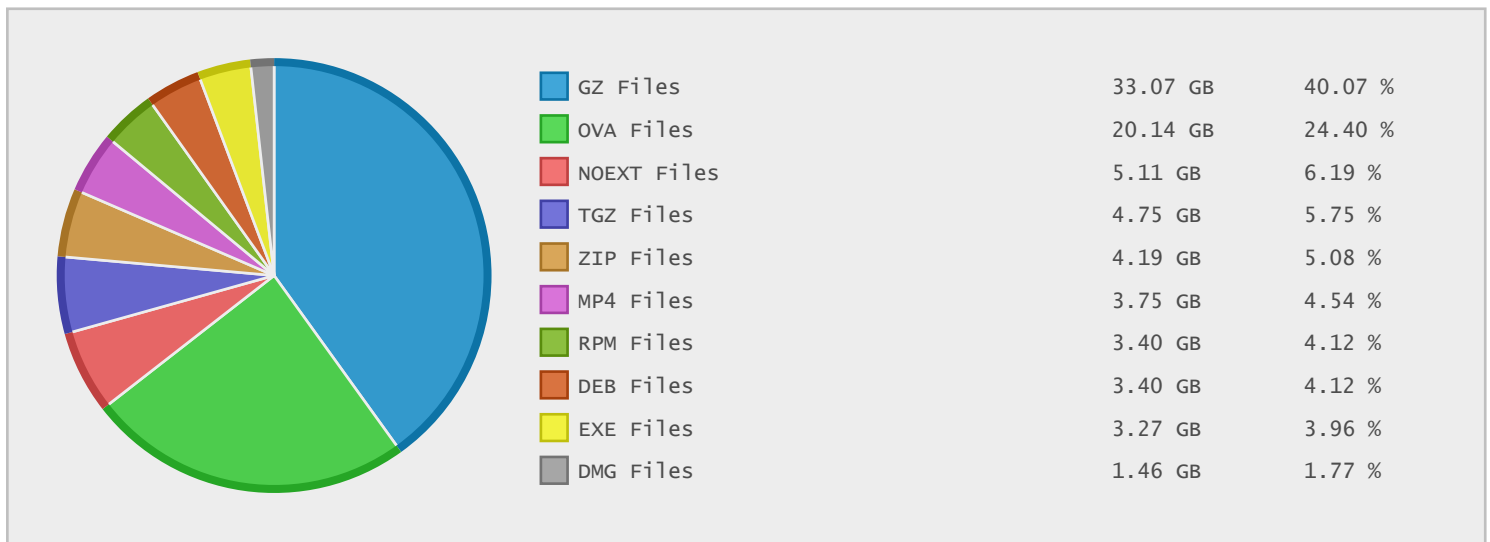

Top 10 File Categories Sorted By Disk Space

Last 12 Months Modified Disk Space History

Last 10 Years Modified Disk Space History

Last 10 Years Modified File Count History

Top 10 File Extensions Sorted By Disk Space

Top 10 File Extensions Sorted By Number of Files

Top 10 File Categories Sorted by Disk Space

Category	Files	Data	Data (%)
Archive Files	1906	42.82 GB	50.46 %
Disk Image Files	55	21.60 GB	25.46 %
Linux Package Files	68	6.80 GB	8.01 %
Miscellaneous Files	7760	5.22 GB	6.15 %
Video Files	327	3.79 GB	4.46 %
Program Files	763	3.29 GB	3.88 %
Internet Files	34332	768.39 MB	0.88 %
Document Files	1701	345.23 MB	0.40 %
Image Files	9551	129.50 MB	0.15 %
Data Files	391	48.70 MB	0.06 %